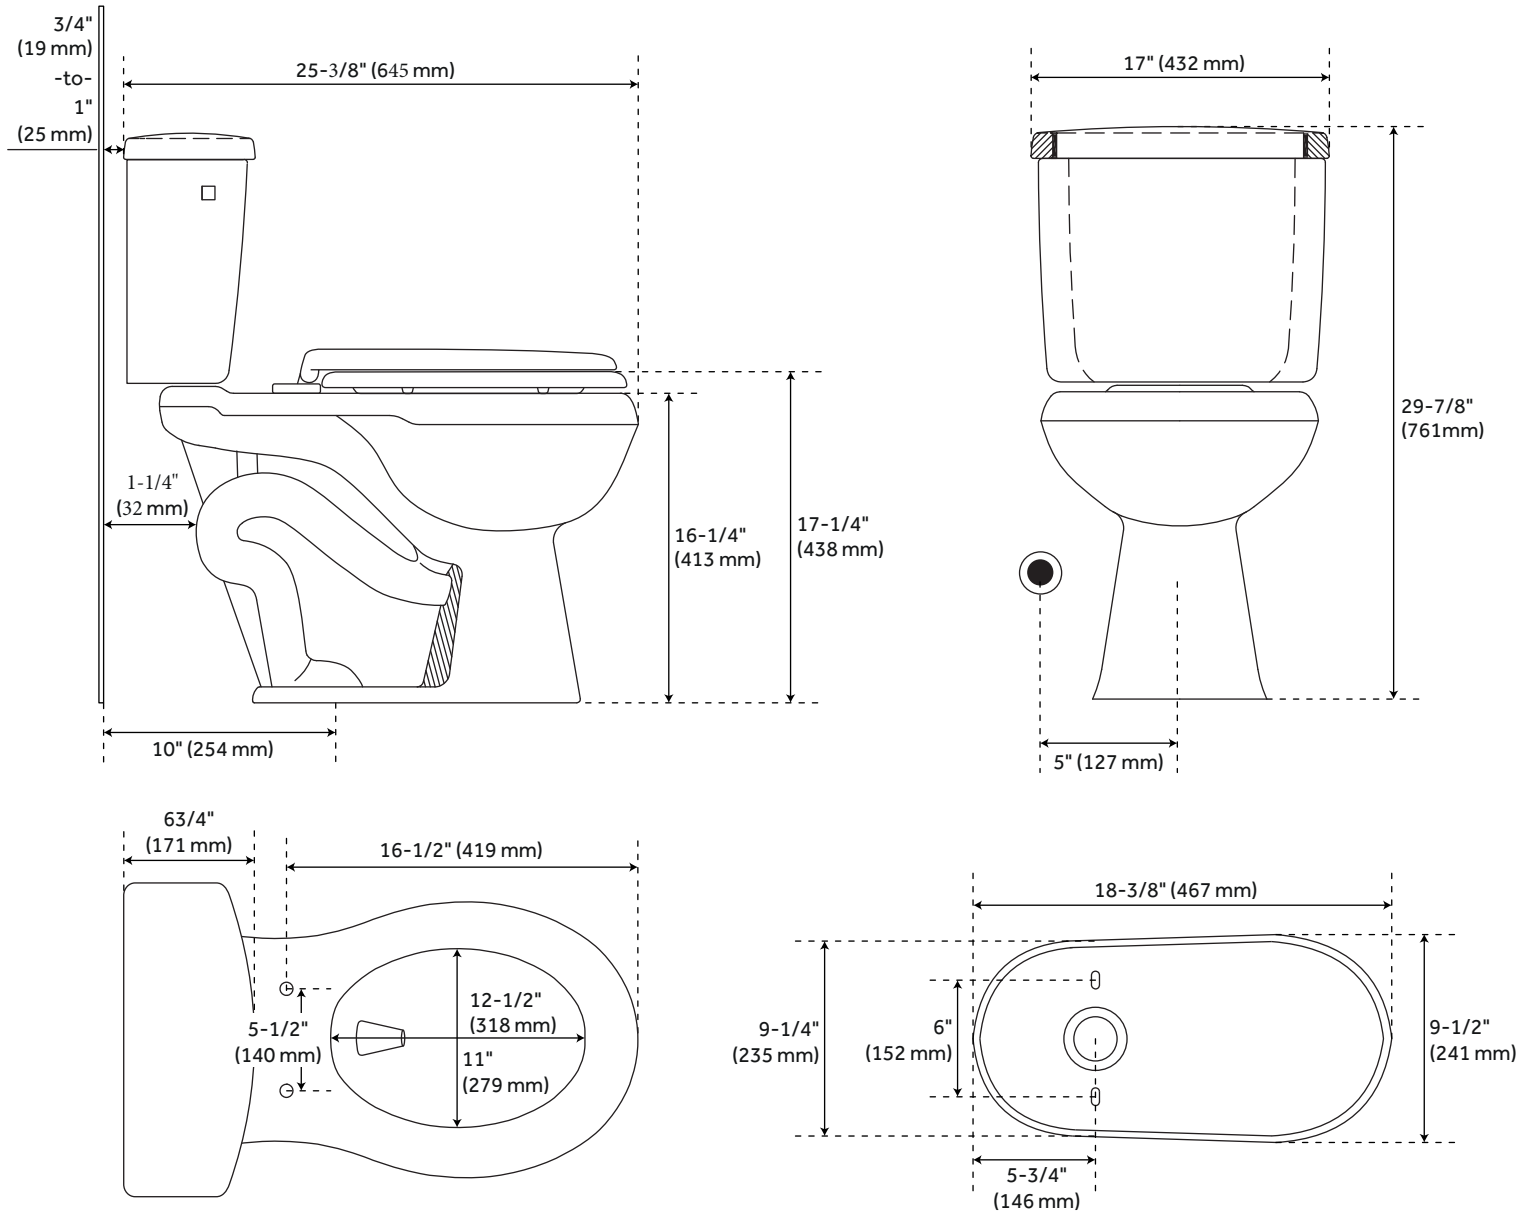

BRADENTON TWO-PIECE ROUND TOILET WITH 10" ROUGH-IN - 16" BOWL HEIGHT - WHITE

SKU: 948425-10

Code: SHBD230, SHBD210, SHTSEZ100

FEATURES

Product Finish: White

Material: Porcelain

Length: 17-1/4"

Width: 25-3/8"

Height: 30"

Rough In: 10"

Bowl Shape: Round

Bowl Height: 16-3/8"

Gallons Per Flush: 1.28 (4.8 Lpf)

Hardware Finish: Chrome

WaterSense by IAPMO

REVISED 3/12/2024

BRADENTON TWO-PIECE ROUND TOILET WITH 10" ROUGH-IN - 16" BOWL HEIGHT - WHITE

SKU: 948425-10

Code: SHBD230, SHBD210, SHTSEZ100

ADDITIONAL FEATURES

- Visible trapway.
- Toilet with a standard seat meets ADA requirements when installed according to ADA guidelines.
- High efficiency toilet uses 20% less water than standard toilets.
- Optional standard seat features soft-close mechanism.
- Includes polished chrome metal flush lever.

REVISED 3/12/2024

BRADENTON TWO-PIECE ROUND TOILET WITH 10" ROUGH-IN - 16" BOWL HEIGHT - WHITE

All dimensions and specifications are nominal and may vary. Use actual products for accuracy in critical situations.