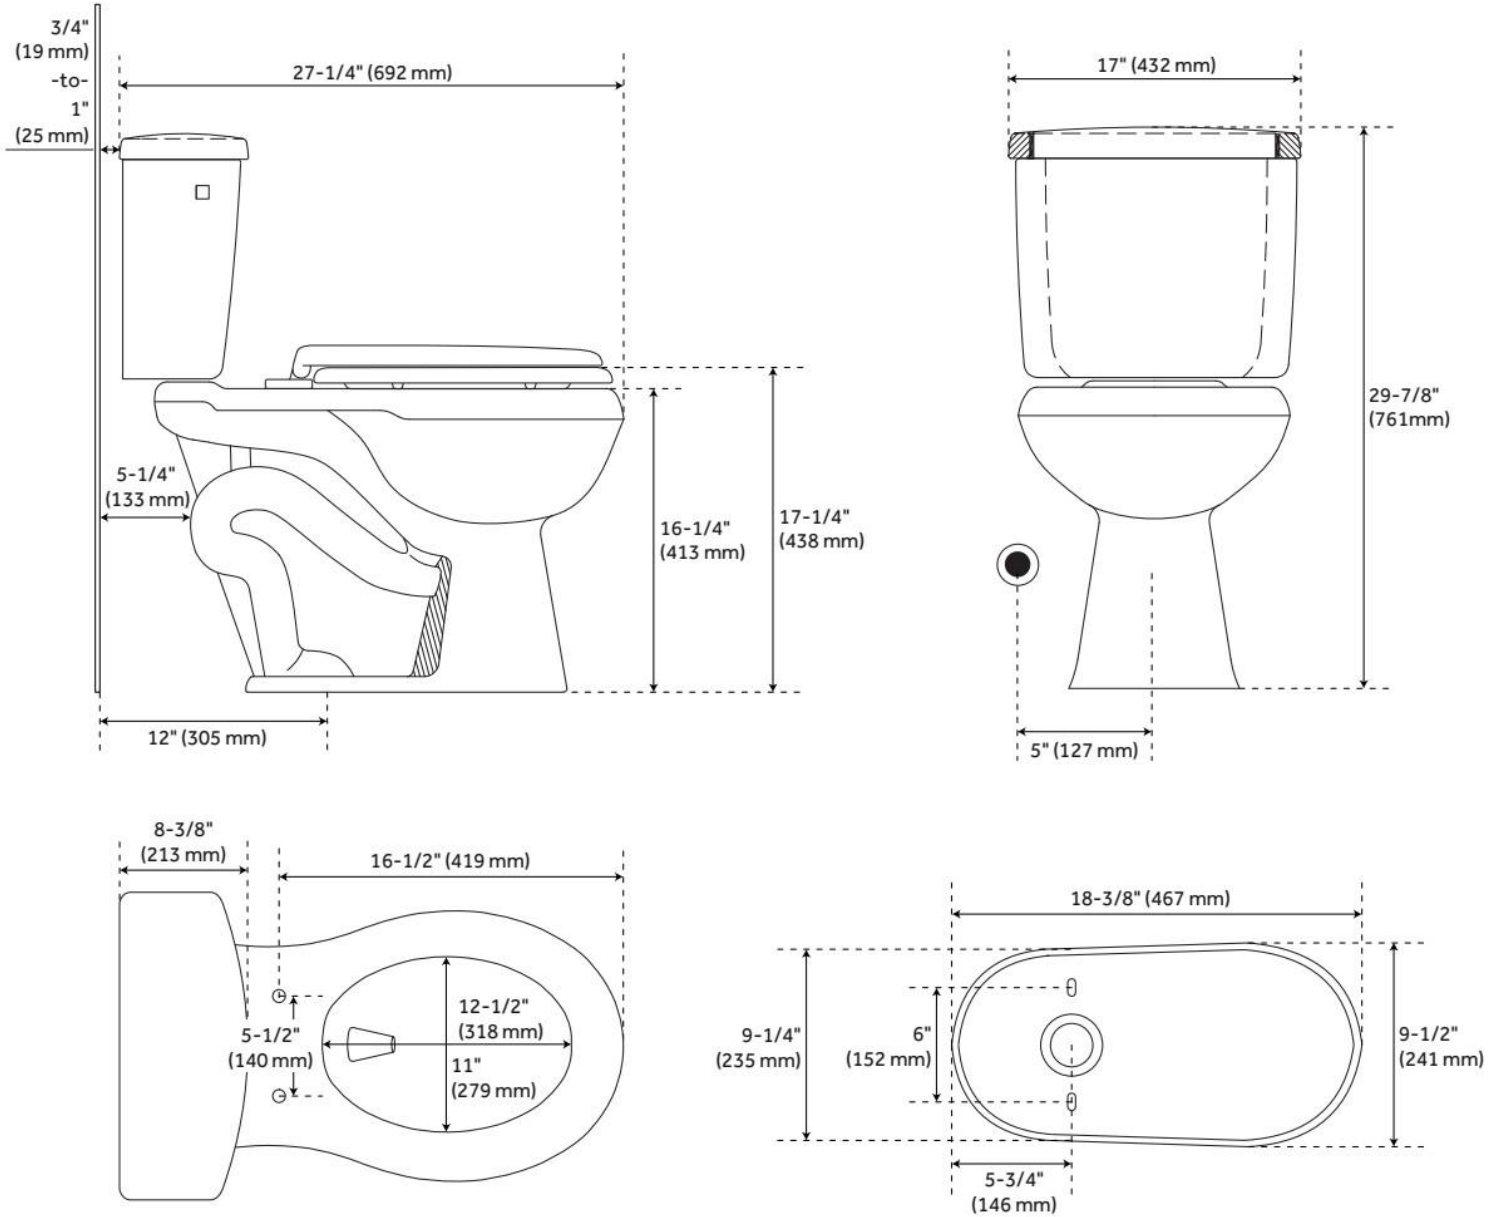

BRADENTON TWO-PIECE ROUND TOILET WITH 12" ROUGH-IN - 16" BOWL HEIGHT - WHITE

SKU: 948425-12

Code: SHBD230, SHBD200R, SHTSEZ100, SHBD200

FEATURES

Material: Porcelain
Toilet Style: 2-Piece
Bowl Height: 16-3/8"
Bowl Shape: Round
Rough-in: 12"
Gallons Per Flush: 1.28 GPF (4.8 LPF)
Flush Type: Gravity
Flush Valve Size: 3"
Trapway Diameter: 2"
Seat Included: Optional
Water Spot: 8" x 6"

ADDITIONAL FEATURES

- Visible trapway.
- Toilet with a standard seat meets ADA requirements when installed according to ADA guidelines.
- High efficiency toilet uses 20% less water than standard toilets.
- Optional standard seat features soft-close mechanism.
- Includes polished chrome metal flush lever.

REVISED 7/17/2024

BRADENTON TWO-PIECE ROUND TOILET WITH 12" ROUGH-IN - 16" BOWL HEIGHT - WHITE

SKU: 948425-12

Code: SHBD230, SHBD200R, SHTSEZ100, SHBD200

REVISED 7/17/2024

TRADITIONAL ULTRA SLIM EASY CLEAN TOILET SEAT - ROUND BOWL

SKU: 447327
Code: SHTSEZ100

FEATURES

Material: Plastic
Product Finish: White
Bowl Shape: Round

ADDITIONAL FEATURES

- Smooth, shiny finish. (Colors may differ slightly, depending on computer monitor settings.)
- Made of heavy-weight, solid plastic.
- Patented EZ Close damper system automatically closes lid with just a small push.
- Protective bumpers.
- Fits standard round bowl toilets.
- Ergonomically designed and contoured for maximum comfort.
- Closed front with cover.
- State-of-the-art quick release hinges.
- Stainless steel hinge posts and corrosion proof hardware.
- Slip-resistant pads with adjustable positioning.