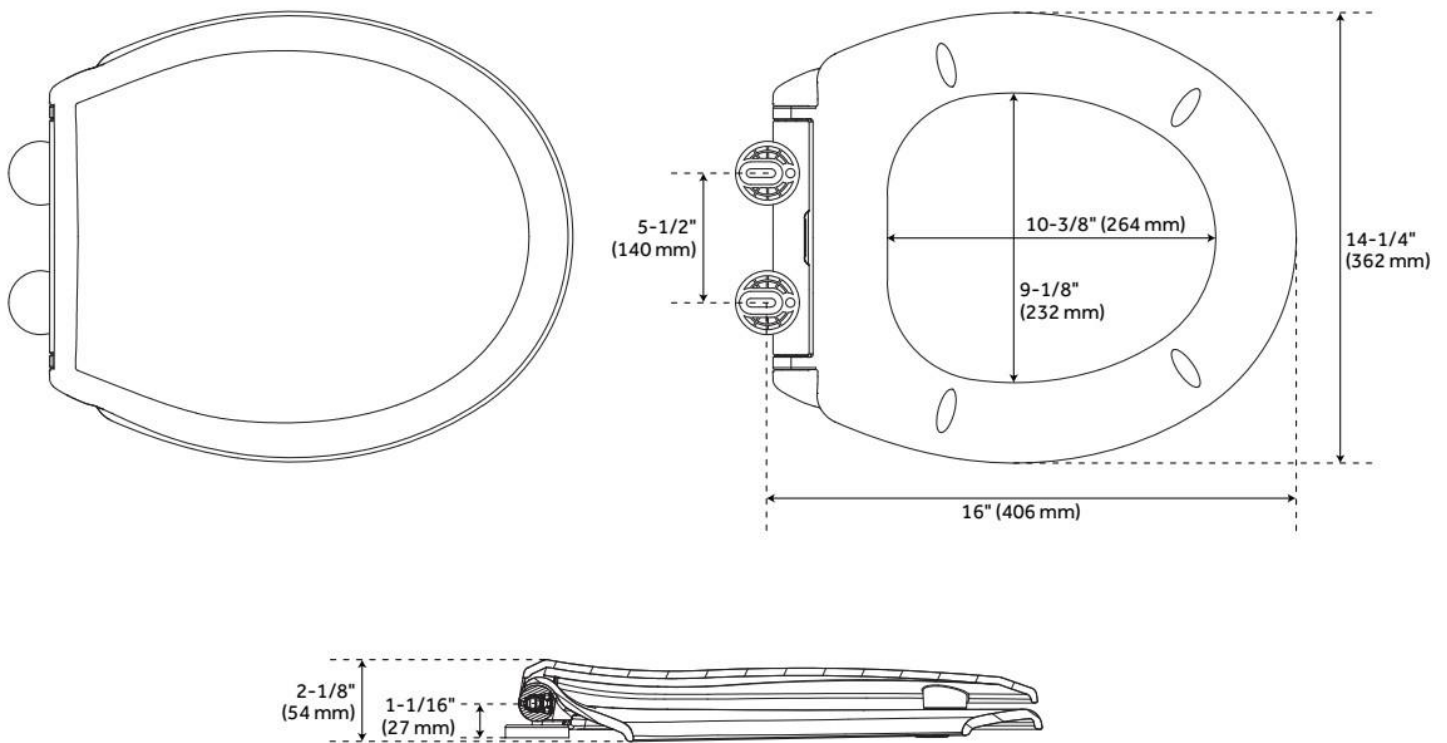

BRADENTON TWO-PIECE ROUND TOILET WITH 12" ROUGH-IN - 16" BOWL HEIGHT - WHITE

SKU: 948425-12

Code: SHBD230, SHBD200R, SHTSEZ100, SHBD200

FEATURES

Material: Porcelain
Toilet Style: 2-Piece
Bowl Height: 16-3/8"
Bowl Shape: Round
Rough-in: 12"
Gallons Per Flush: 1.28 GPF (4.8 LPF)
Flush Type: Gravity
Flush Valve Size: 3"
Trapway Diameter: 2"
Seat Included: Optional
Water Spot: 8" x 6"

REVISED 7/17/2024

BRADENTON TWO-PIECE ROUND TOILET WITH 12" ROUGH-IN - 16" BOWL HEIGHT - WHITE

SKU: 948425-12

Code: SHBD230, SHBD200R, SHTSEZ100, SHBD200

REVISED 7/17/2024

TRADITIONAL ULTRA SLIM EASY CLEAN TOILET SEAT - ROUND BOWL

SKU: 447327
Code: SHTSEZ100

FEATURES

Material: Plastic
Product Finish: White
Bowl Shape: Round

ADDITIONAL FEATURES

- Smooth, shiny finish. (Colors may differ slightly, depending on computer monitor settings.)
- Made of heavy-weight, solid plastic.
- Patented EZ Close damper system automatically closes lid with just a small push.
- Protective bumpers.
- Fits standard round bowl toilets.
- Ergonomically designed and contoured for maximum comfort.
- Closed front with cover.
- State-of-the-art quick release hinges.
- Stainless steel hinge posts and corrosion proof hardware.
- Slip-resistant pads with adjustable positioning.

REVISED 7/16/2024

TRADITIONAL ULTRA SLIM EASY CLEAN TOILET SEAT - ROUND BOWL

SKU: 447327
Code: SHTSEZ100

REVISED 7/16/2024