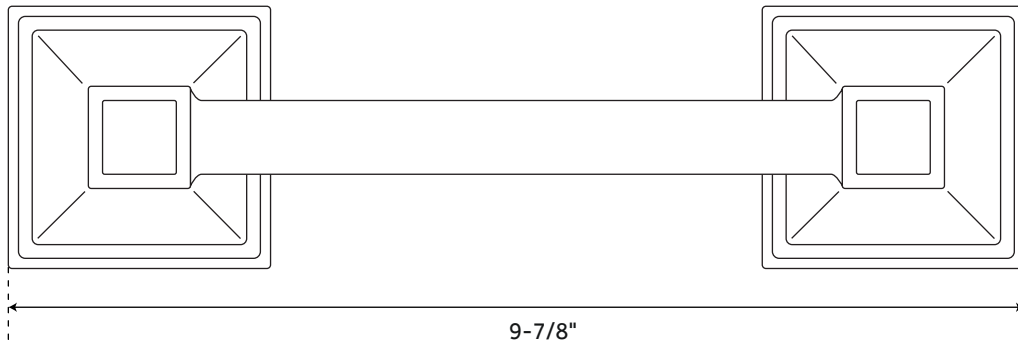

PINECREST

TOWEL RACK

SKU: 946633

FEATURES

Design: Modern
Length: 23-5/8"
Height: 4-1/2"
Depth: 8-1/4"
Base Plate Length: 2-1/4"
Base Plate Height: 2-1/4"
Mounting Hardware Included: Yes
Mounting Hardware Concealed: Yes
Assembly Required: No
Centers: 21-1/2"

PINECREST

TOILET PAPER HOLDER

SKU: 946634

FEATURES

Design: Modern
Length: 9-7/8"
Height: 2-1/4"
Depth: 3-1/8"
Base Plate Length: 2-1/4"
Base Plate Height: 2-1/4"
Mounting Hardware Included: Yes
Mounting Hardware Concealed: Yes
Assembly Required: No

PINECREST

TOWEL RING

SKU: 946635

FEATURES

Design: Modern
Length: 6-3/4"
Height: 7-1/2"
Depth: 3-1/8"
Base Plate Length: 2-1/4"
Base Plate Height: 2-1/4"
Mounting Hardware Included: Yes
Mounting Hardware Concealed: Yes
Assembly Required: No