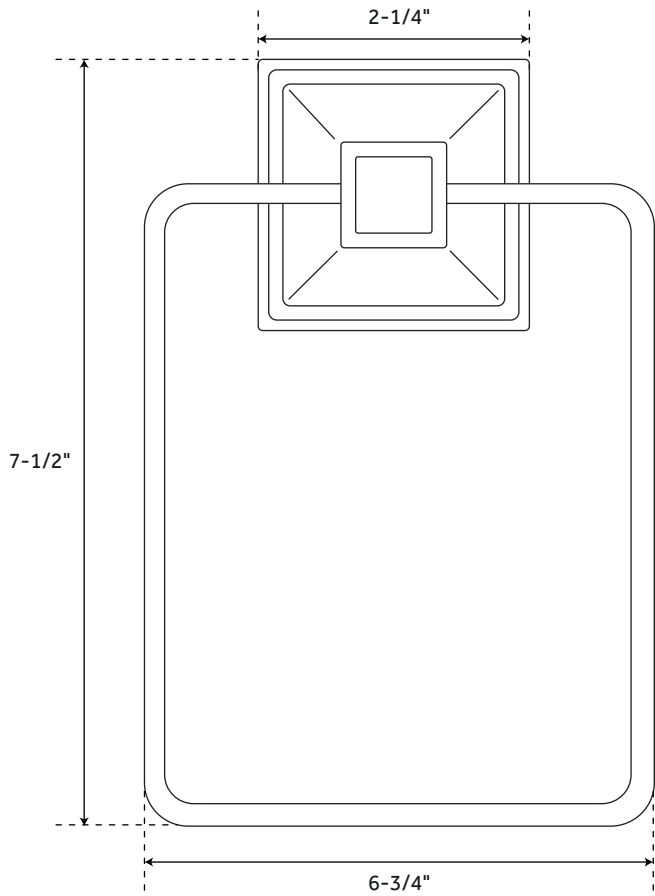

CONTENTS

ROBE HOOK	PAGE 2
24" TOWEL BAR	PAGE 3
TOILET PAPER HOLDER	PAGE 4
TOWEL RING	PAGE 5

REVISED 01/20/2020

PINECREST

ROBE HOOK

SKU: 946632

FEATURES

Design: Modern
Length: 2-1/4"
Height: 2-7/8"
Depth: 3-1/8"
Base Plate Length: 2-1/4"
Base Plate Height: 2-1/4"
Mounting Hardware Included: Yes
Mounting Hardware Concealed: Yes
Assembly Required: No

PINECREST

TOWEL RACK

SKU: 946633

FEATURES

Design: Modern
Length: 23-5/8"
Height: 4-1/2"
Depth: 8-1/4"
Base Plate Length: 2-1/4"
Base Plate Height: 2-1/4"
Mounting Hardware Included: Yes
Mounting Hardware Concealed: Yes
Assembly Required: No
Centers: 21-1/2"

PINECREST

TOILET PAPER HOLDER

SKU: 946634

FEATURES

Design: Modern
Length: 9-7/8"
Height: 2-1/4"
Depth: 3-1/8"
Base Plate Length: 2-1/4"
Base Plate Height: 2-1/4"
Mounting Hardware Included: Yes
Mounting Hardware Concealed: Yes
Assembly Required: No

PINECREST

TOWEL RING

SKU: 946635

FEATURES

Design: Modern
Length: 6-3/4"
Height: 7-1/2"
Depth: 3-1/8"
Base Plate Length: 2-1/4"
Base Plate Height: 2-1/4"
Mounting Hardware Included: Yes
Mounting Hardware Concealed: Yes
Assembly Required: No