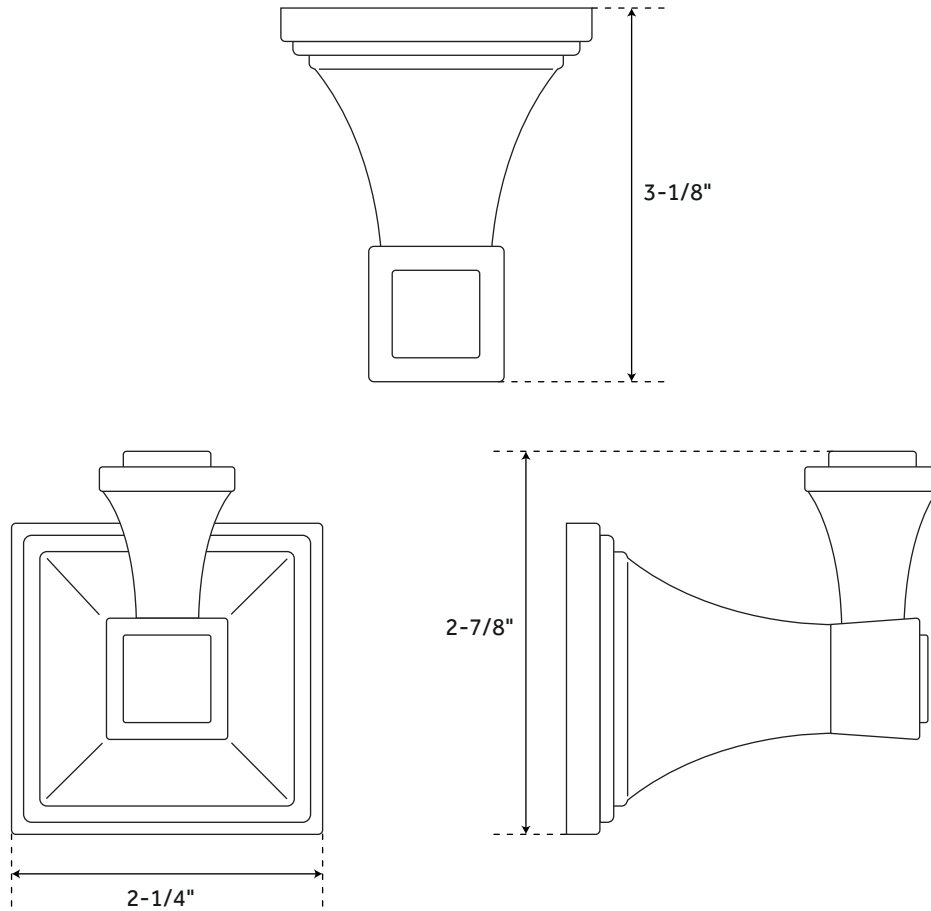

CONTENTS

ROBE HOOK	PAGE 2
24" TOWEL BAR	PAGE 3
TOILET PAPER HOLDER	PAGE 4
TOWEL RING	PAGE 5

REVISED 01/20/2020

PINECREST

ROBE HOOK

SKU: 946632

FEATURES

Design: Modern
Length: 2-1/4"
Height: 2-7/8"
Depth: 3-1/8"
Base Plate Length: 2-1/4"
Base Plate Height: 2-1/4"
Mounting Hardware Included: Yes
Mounting Hardware Concealed: Yes
Assembly Required: No

PINECREST

TOWEL RACK

SKU: 946633

FEATURES

Design: Modern
Length: 23-5/8"
Height: 4-1/2"
Depth: 8-1/4"
Base Plate Length: 2-1/4"
Base Plate Height: 2-1/4"
Mounting Hardware Included: Yes
Mounting Hardware Concealed: Yes
Assembly Required: No
Centers: 21-1/2"

PINECREST

TOILET PAPER HOLDER

SKU: 946634

FEATURES

Design: Modern
Length: 9-7/8"
Height: 2-1/4"
Depth: 3-1/8"
Base Plate Length: 2-1/4"
Base Plate Height: 2-1/4"
Mounting Hardware Included: Yes
Mounting Hardware Concealed: Yes
Assembly Required: No

PINECREST

TOWEL RING

SKU: 946635

FEATURES

Design: Modern
Length: 6-3/4"
Height: 7-1/2"
Depth: 3-1/8"
Base Plate Length: 2-1/4"
Base Plate Height: 2-1/4"
Mounting Hardware Included: Yes
Mounting Hardware Concealed: Yes
Assembly Required: No