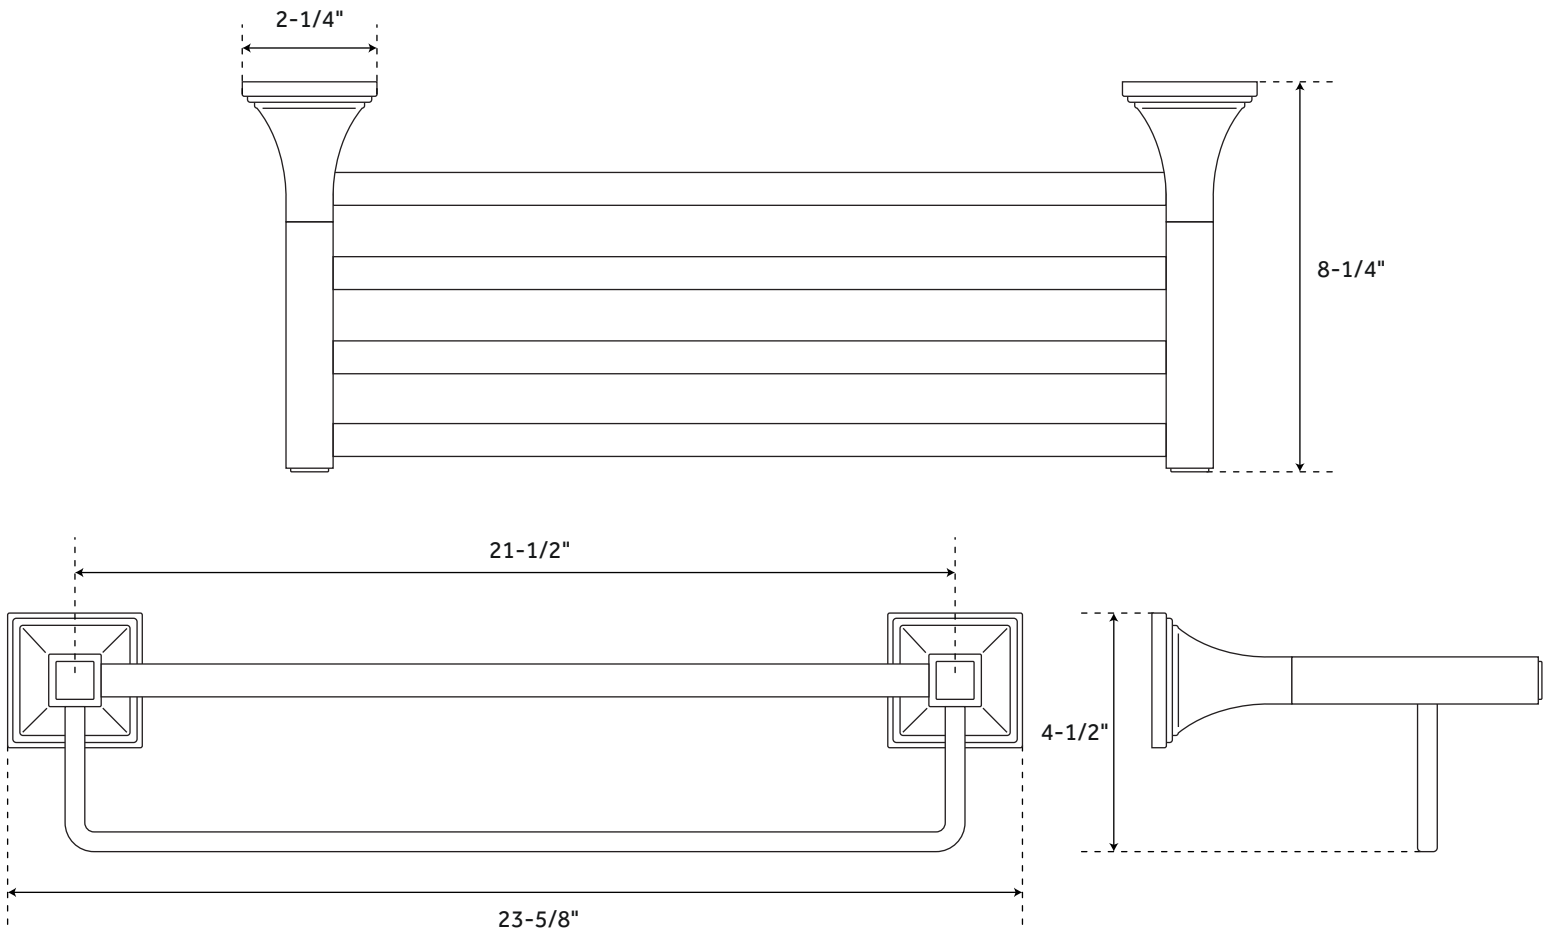

CONTENTS

ROBE HOOK	PAGE 2
24" TOWEL BAR	PAGE 3
TOILET PAPER HOLDER	PAGE 4
TOWEL RING	PAGE 5

REVISED 01/20/2020

PINECREST

ROBE HOOK

SKU: 946632

FEATURES

Design: Modern
Length: 2-1/4"
Height: 2-7/8"
Depth: 3-1/8"
Base Plate Length: 2-1/4"
Base Plate Height: 2-1/4"
Mounting Hardware Included: Yes
Mounting Hardware Concealed: Yes
Assembly Required: No

PINECREST

TOWEL RACK

SKU: 946633

FEATURES

Design: Modern
Length: 23-5/8"
Height: 4-1/2"
Depth: 8-1/4"
Base Plate Length: 2-1/4"
Base Plate Height: 2-1/4"
Mounting Hardware Included: Yes
Mounting Hardware Concealed: Yes
Assembly Required: No
Centers: 21-1/2"

PINECREST

TOILET PAPER HOLDER

SKU: 946634

FEATURES

Design: Modern
Length: 9-7/8"
Height: 2-1/4"
Depth: 3-1/8"
Base Plate Length: 2-1/4"
Base Plate Height: 2-1/4"
Mounting Hardware Included: Yes
Mounting Hardware Concealed: Yes
Assembly Required: No

PINECREST

TOWEL RING

SKU: 946635

FEATURES

Design: Modern
Length: 6-3/4"
Height: 7-1/2"
Depth: 3-1/8"
Base Plate Length: 2-1/4"
Base Plate Height: 2-1/4"
Mounting Hardware Included: Yes
Mounting Hardware Concealed: Yes
Assembly Required: No