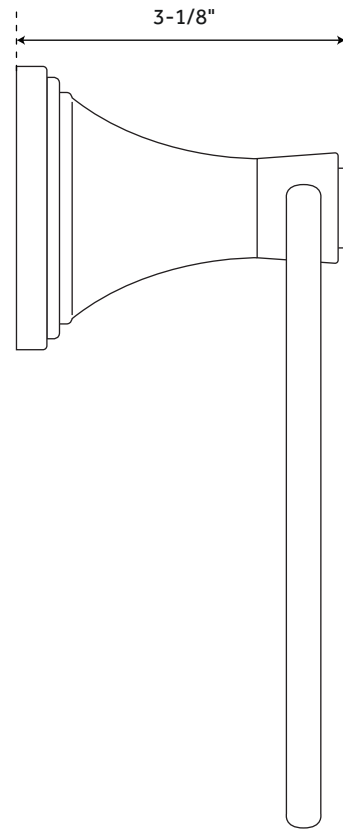

CONTENTS

ROBE HOOK	PAGE 2
24" TOWEL BAR	PAGE 3
TOILET PAPER HOLDER	PAGE 4
TOWEL RING	PAGE 5

REVISED 01/20/2020

PINECREST

ROBE HOOK

SKU: 946632

FEATURES

Design: Modern
Length: 2-1/4"
Height: 2-7/8"
Depth: 3-1/8"
Base Plate Length: 2-1/4"
Base Plate Height: 2-1/4"
Mounting Hardware Included: Yes
Mounting Hardware Concealed: Yes
Assembly Required: No

PINECREST

TOWEL RACK

SKU: 946633

FEATURES

Design: Modern
Length: 23-5/8"
Height: 4-1/2"
Depth: 8-1/4"
Base Plate Length: 2-1/4"
Base Plate Height: 2-1/4"
Mounting Hardware Included: Yes
Mounting Hardware Concealed: Yes
Assembly Required: No
Centers: 21-1/2"

PINECREST

TOILET PAPER HOLDER

SKU: 946634

FEATURES

Design: Modern
Length: 9-7/8"
Height: 2-1/4"
Depth: 3-1/8"
Base Plate Length: 2-1/4"
Base Plate Height: 2-1/4"
Mounting Hardware Included: Yes
Mounting Hardware Concealed: Yes
Assembly Required: No

PINECREST

TOWEL RING

SKU: 946635

FEATURES

Design: Modern
Length: 6-3/4"
Height: 7-1/2"
Depth: 3-1/8"
Base Plate Length: 2-1/4"
Base Plate Height: 2-1/4"
Mounting Hardware Included: Yes
Mounting Hardware Concealed: Yes
Assembly Required: No