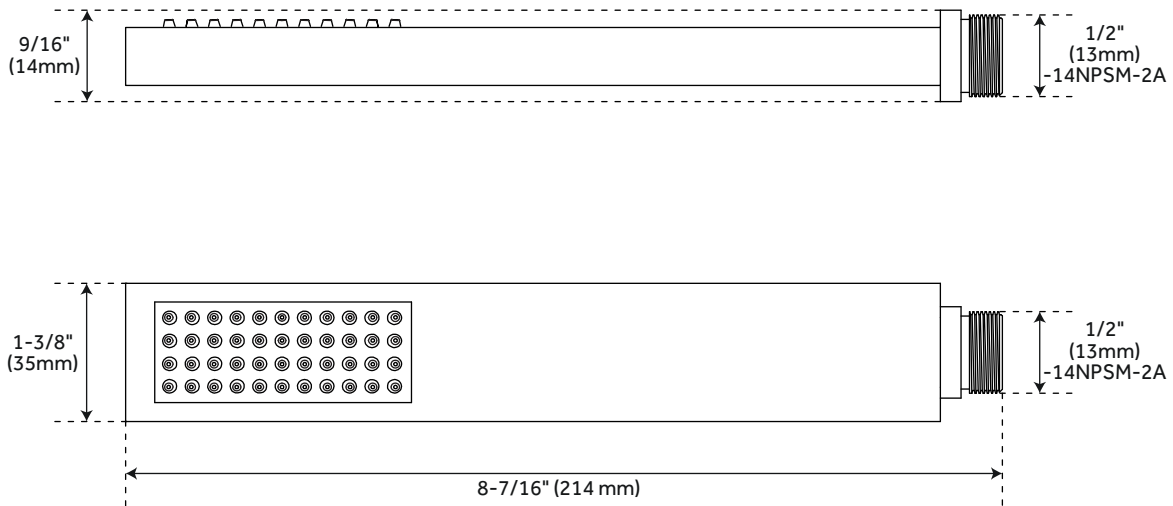

HIBISCUS

HAND SHOWER AND HOSE

SKU: 949086

FEATURES

- Assembly Required: No
- Single Function Hand Shower (Full Spray)
- Easy-Clean Spray Nozzles
- Hand Shower Includes Backflow Prevention
- 60" - 72" Stretchable Metal Shower Hose
- Double Spiral Constructed Hose
- Metal Conical Nut
- Maximum Flow Rate: 1.8 gpm (6.8L/min) max @ 80 psi

FEATURES

Material: ABS
Shape: Rectangle
Length: 1-3/8"
Width: 9/16"
Height: 8-7/16"

CODES/STANDARDS

cUPC
ASME A112.18.1/CSA B125.1
ASME A112.18.3
WaterSense
Massachusetts Accepted

SIGNATURE HARDWARE LIFETIME WARRANTY

See website for warranty information

All dimensions and specifications are nominal and may vary. Use actual products for accuracy in critical situations.

PAGE 2
Code: SHHS4080GBN
SHHS4080GCP/SHHS4080GMB

HIBISCUS

METAL HAND SHOWER HOSE

SKU: 949086

FEATURES

Length: 60"
Width: 1/2"
NPT Connection: 1/2"

CODES/STANDARDS

cUPC
ASME A112.18.1/CSA B125.1
Massachusetts Accepted

SIGNATURE HARDWARE LIFETIME WARRANTY