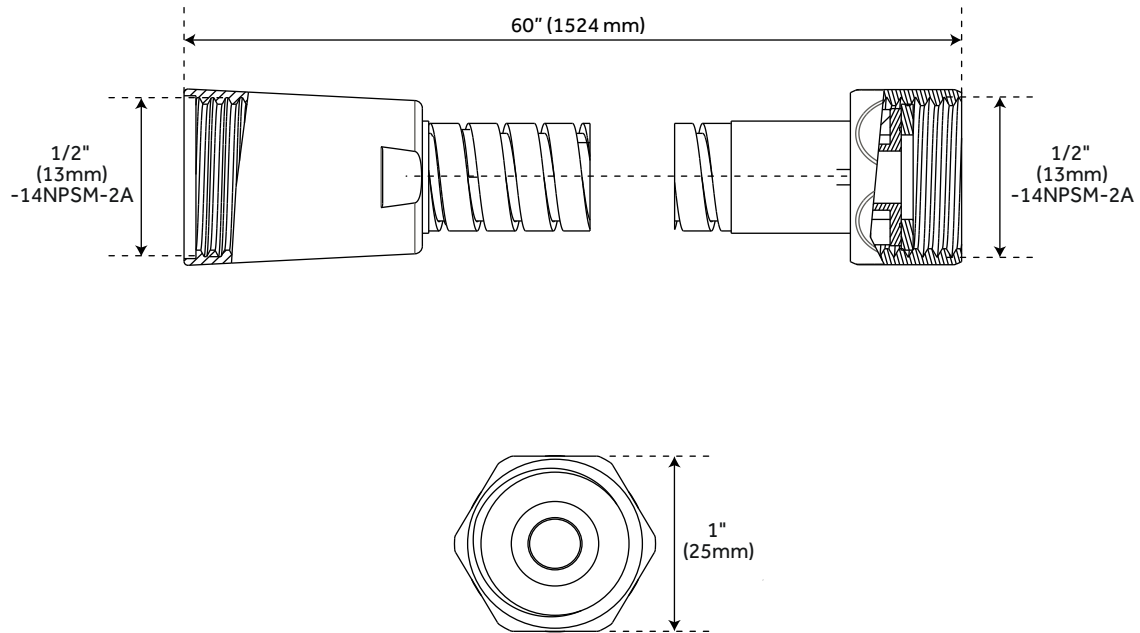

HIBISCUS

HAND SHOWER AND HOSE

SKU: 949086

FEATURES

- Assembly Required: No
- Single Function Hand Shower (Full Spray)
- Easy-Clean Spray Nozzles
- Hand Shower Includes Backflow Prevention
- 60" - 72" Stretchable Metal Shower Hose
- Double Spiral Constructed Hose
- Metal Conical Nut
- Maximum Flow Rate: 1.8 gpm (6.8L/min) max @ 80 psi

FEATURES

Material: ABS
Shape: Rectangle
Length: 1-3/8"
Width: 9/16"
Height: 8-7/16"

CODES/STANDARDS

cUPC
ASME A112.18.1/CSA B125.1
ASME A112.18.3
WaterSense
Massachusetts Accepted

SIGNATURE HARDWARE LIFETIME WARRANTY

See website for warranty information

All dimensions and specifications are nominal and may vary. Use actual products for accuracy in critical situations.

PAGE 2
Code: SHHS4080GBN
SHHS4080GCP/SHHS4080GMB

HIBISCUS

METAL HAND SHOWER HOSE

SKU: 949086

FEATURES

Length: 60"
Width: 1/2"
NPT Connection: 1/2"

CODES/STANDARDS

cUPC
ASME A112.18.1/CSA B125.1
Massachusetts Accepted

SIGNATURE HARDWARE LIFETIME WARRANTY