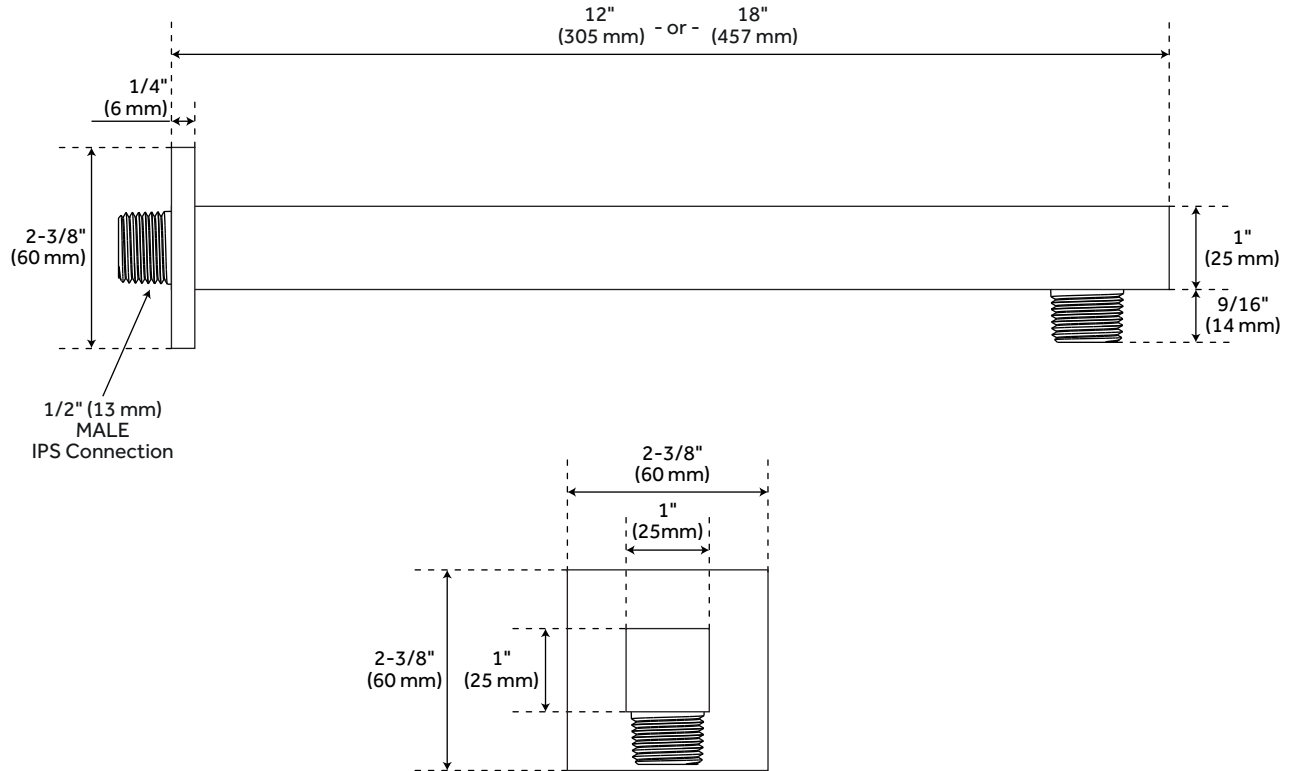

RAINFALL SHOWER HEAD WITH EXTENDED WALL-MOUNT SHOWER ARM

SKU: 949053

FEATURES

- Shape: Square
- Assembly Required: No
- Installation Type: Wall Mount
- Shower Head Spray: Single Function (Full Spray)
- Shower Arm Included: Yes
- Shower Head Swivel: Yes
- Shower Head Spray: Rainfall
- Escutcheon Included
- Easy Clean Rubber Nozzles
- Brass Ball Joint & Threaded Connection
- Easy Installation
- Shower Head Flow Rate: 1.8 gpm (6.8L/min) max @ 80 psi

FEATURES

Material: ABS
Length: 7-7/8"
Width: 7-7/8"
Height: 2-1/16"
IPS: 1/2"

CODES/STANDARDS

cUPC
ASME A112.18.1/CSA 125.1
WaterSense
Massachusetts Accepted

SIGNATURE HARDWARE LIFETIME WARRANTY

See website for warranty information

All dimensions and specifications are nominal and may vary. Use actual products for accuracy in critical situations.

PAGE 2
Code: SHSB3020BN/SHSB3020CP

EXTENDED WALL-MOUNT SHOWER ARM

SKU: 949053

FEATURES

Material: Brass
Base Plate Length: 2-3/8"
Base Plate Width: 2-3/8"
IPS: 1/2"