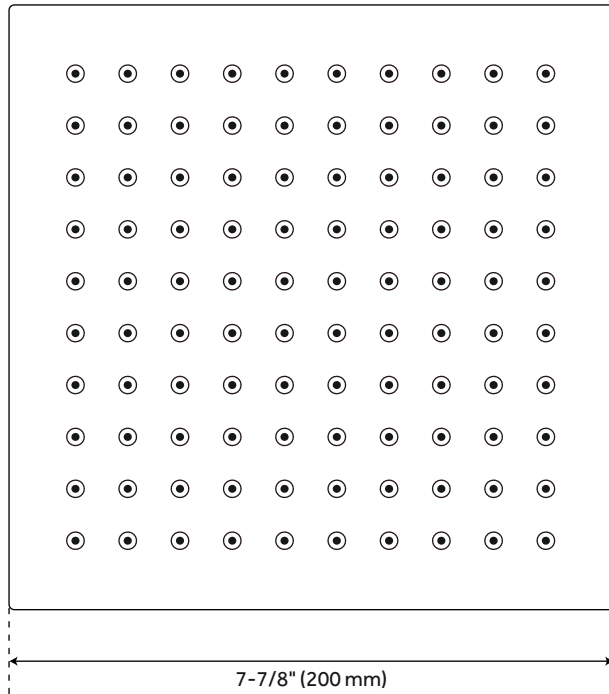

RAINFALL SHOWER HEAD WITH EXTENDED WALL-MOUNT SHOWER ARM

SKU: 949053

FEATURES

- Shape: Square
- Assembly Required: No
- Installation Type: Wall Mount
- Shower Head Spray: Single Function (Full Spray)
- Shower Arm Included: Yes
- Shower Head Swivel: Yes
- Shower Head Spray: Rainfall
- Escutcheon Included
- Easy Clean Rubber Nozzles
- Brass Ball Joint & Threaded Connection
- Easy Installation
- Shower Head Flow Rate: 1.8 gpm (6.8L/min) max @ 80 psi

FEATURES

Material: ABS
Length: 7-7/8"
Width: 7-7/8"
Height: 2-1/16"
IPS: 1/2"

CODES/STANDARDS

cUPC
ASME A112.18.1/CSA 125.1
WaterSense
Massachusetts Accepted

SIGNATURE HARDWARE LIFETIME WARRANTY

See website for warranty information