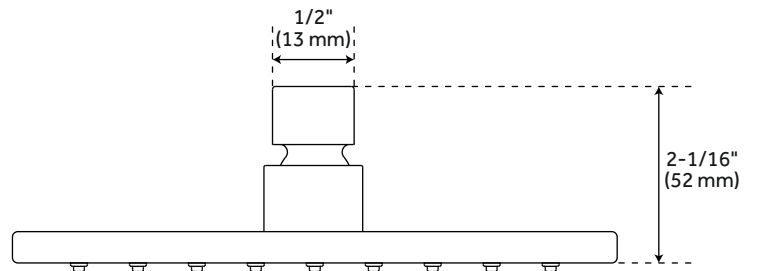

RAINFALL SHOWER HEAD WITH EXTENDED WALL-MOUNT SHOWER ARM

SKU: 949053

FEATURES

- Shape: Square
- Assembly Required: No
- Installation Type: Wall Mount
- Shower Head Spray: Single Function (Full Spray)
- Shower Arm Included: Yes
- Shower Head Swivel: Yes
- Shower Head Spray: Rainfall
- Escutcheon Included
- Easy Clean Rubber Nozzles
- Brass Ball Joint & Threaded Connection
- Easy Installation
- Shower Head Flow Rate: 1.8 gpm (6.8L/min) max @ 80 psi

FEATURES

Material: ABS
Length: 7-7/8"
Width: 7-7/8"
Height: 2-1/16"
IPS: 1/2"

CODES/STANDARDS

cUPC
ASME A112.18.1/CSA 125.1
WaterSense
Massachusetts Accepted

SIGNATURE HARDWARE LIFETIME WARRANTY

See website for warranty information

All dimensions and specifications are nominal and may vary. Use actual products for accuracy in critical situations.

PAGE 2
Code: SHSB3020BN/SHSB3020CP

EXTENDED WALL-MOUNT SHOWER ARM

SKU: 949053

FEATURES

Material: Brass
Base Plate Length: 2-3/8"
Base Plate Width: 2-3/8"
IPS: 1/2"