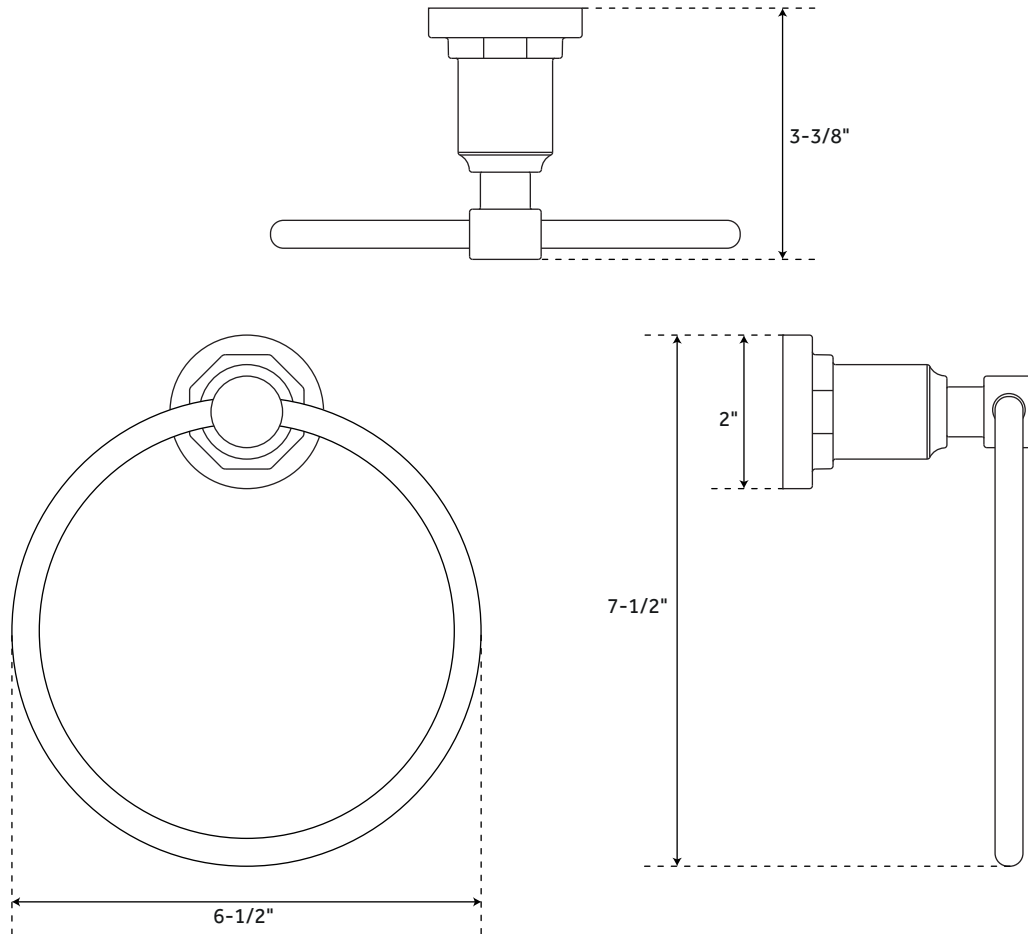

GREYFIELD

4-PIECE ACCESSORY SET

SKU: 948297

FEATURES

Installation Type: Wall Mount
Design: Modern
Material: Metal
Depth: 3-3/8"
Base Plate Diameter: 2"
Mounting Hardware Included: Yes
Mounting Hardware Concealed: Yes
Assembly Required: No
Collection includes a 24" towel bar, towel ring, robe hook, and a toilet paper holder.

TOWEL BAR

SKU: 948297

FEATURES

Installation Type: Wall Mount
Design: Modern
Material: Metal
Installation Type: Wall Mount
Length: 26"
Height: 2"
Depth: 3-3/8"
Base Plate Diameter: 2"
Assembly Required: No
Mounting Hardware Included: Yes
Mounting Hardware Concealed: Yes
Centers: 24"

TOILET PAPER HOLDER

SKU: 948297

FEATURES

Installation Type: Wall Mount
Design: Modern
Material: Metal
Length: 9-3/8"
Height: 2"
Depth: 3-3/8"
Base Plate Diameter: 2"
Mounting Hardware Included: Yes
Mounting Hardware Concealed: Yes
Assembly Required: No
Centers: 7-3/8"

TOWEL RING

SKU: 948297

FEATURES

Installation Type: Wall Mount
Design: Modern
Material: Metal
Length: 6-1/2"
Height: 7-1/2"
Depth: 3-3/8"
Base Plate Diameter: 2"
Mounting Hardware Included: Yes
Mounting Hardware Concealed: Yes
Assembly Required: No