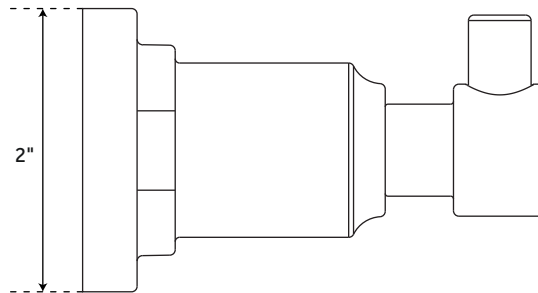

GREYFIELD

4-PIECE ACCESSORY SET

SKU: 948297

FEATURES

Installation Type: Wall Mount
Design: Modern
Material: Metal
Depth: 3-3/8"
Base Plate Diameter: 2"
Mounting Hardware Included: Yes
Mounting Hardware Concealed: Yes
Assembly Required: No
Collection includes a 24" towel bar, towel ring, robe hook, and a toilet paper holder.

SIGNATURE HARDWARE Lifetime Warranty

See website for detailed warranty information.

CONTENTS

ROBE HOOK	PAGE 2
TOWEL BAR	PAGE 3
TOILET PAPER HOLDER	PAGE 4
TOWEL RING	PAGE 5

REVISED 01/14/2020
CODE: SHGF4PSETBN/SHGF4PSETCP/SHGF4PSETPN

GREYFIELD

ROBE HOOK

SKU: 948297

FEATURES

Installation Type: Wall Mount
Design: Modern
Material: Metal
Length: 2"
Height: 2"
Depth: 3-3/8"
Base Plate Diameter: 2"
Mounting Hardware Included: Yes
Mounting Hardware Concealed: Yes
Assembly Required: No

TOWEL BAR

SKU: 948297

FEATURES

Installation Type: Wall Mount
Design: Modern
Material: Metal
Installation Type: Wall Mount
Length: 26"
Height: 2"
Depth: 3-3/8"
Base Plate Diameter: 2"
Assembly Required: No
Mounting Hardware Included: Yes
Mounting Hardware Concealed: Yes
Centers: 24"