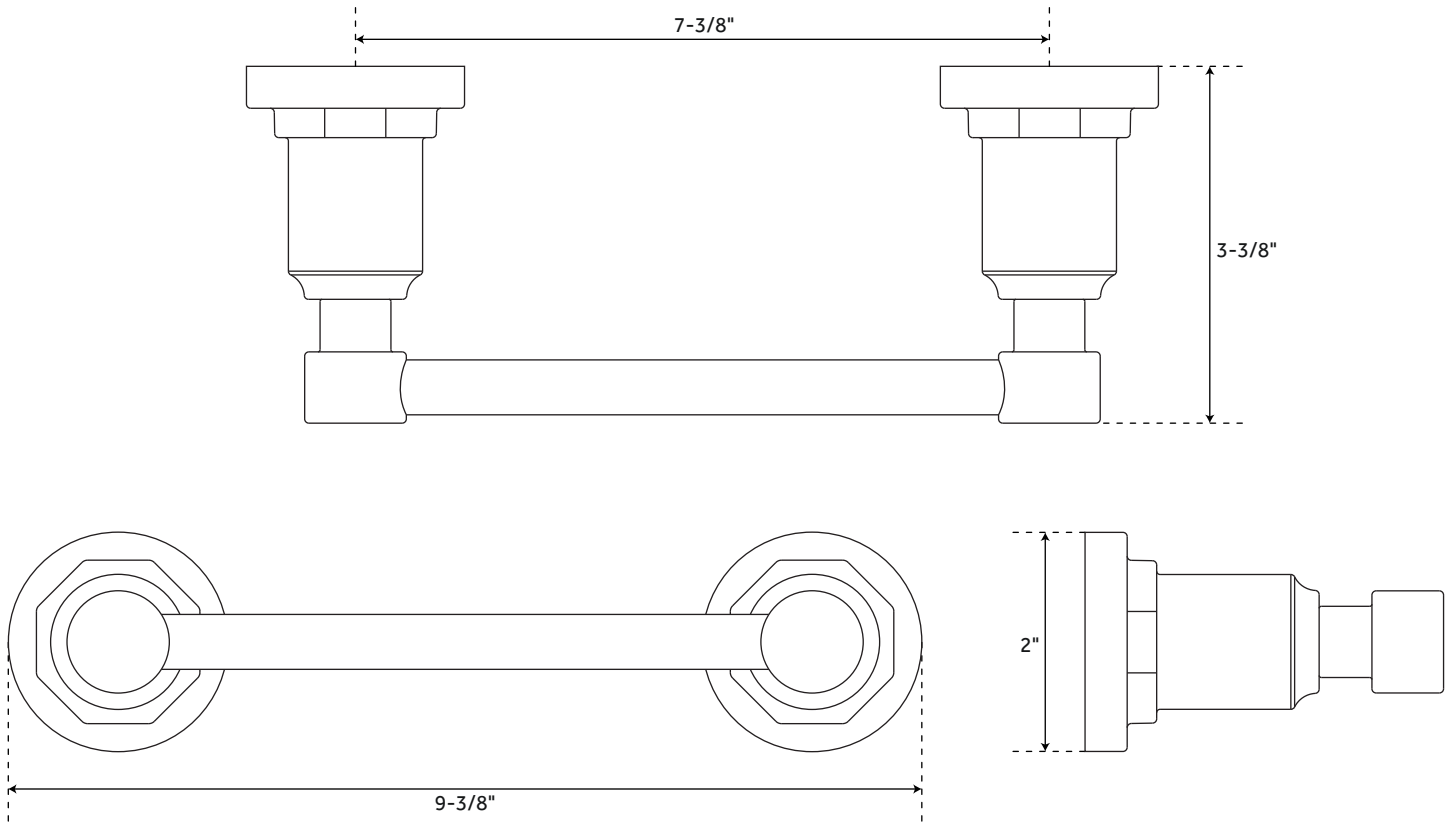

GREYFIELD

4-PIECE ACCESSORY SET

SKU: 948297

FEATURES

Installation Type: Wall Mount
Design: Modern
Material: Metal
Depth: 3-3/8"
Base Plate Diameter: 2"
Mounting Hardware Included: Yes
Mounting Hardware Concealed: Yes
Assembly Required: No
Collection includes a 24" towel bar, towel ring, robe hook, and a toilet paper holder.

TOWEL BAR

SKU: 948297

FEATURES

Installation Type: Wall Mount
Design: Modern
Material: Metal
Installation Type: Wall Mount
Length: 26"
Height: 2"
Depth: 3-3/8"
Base Plate Diameter: 2"
Assembly Required: No
Mounting Hardware Included: Yes
Mounting Hardware Concealed: Yes
Centers: 24"

TOILET PAPER HOLDER

SKU: 948297

FEATURES

Installation Type: Wall Mount
Design: Modern
Material: Metal
Length: 9-3/8"
Height: 2"
Depth: 3-3/8"
Base Plate Diameter: 2"
Mounting Hardware Included: Yes
Mounting Hardware Concealed: Yes
Assembly Required: No
Centers: 7-3/8"

TOWEL RING

SKU: 948297

FEATURES

Installation Type: Wall Mount
Design: Modern
Material: Metal
Length: 6-1/2"
Height: 7-1/2"
Depth: 3-3/8"
Base Plate Diameter: 2"
Mounting Hardware Included: Yes
Mounting Hardware Concealed: Yes
Assembly Required: No