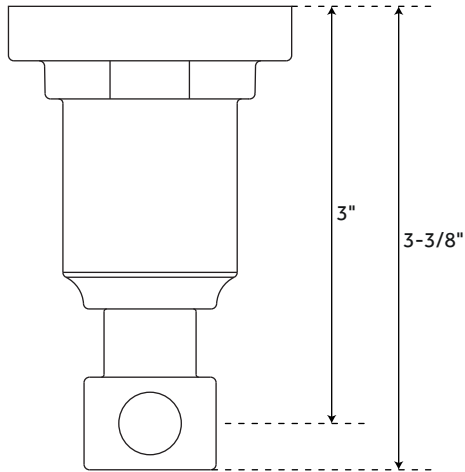

GREYFIELD

4-PIECE ACCESSORY SET

SKU: 948297

FEATURES

Installation Type: Wall Mount
Design: Modern
Material: Metal
Depth: 3-3/8"
Base Plate Diameter: 2"
Mounting Hardware Included: Yes
Mounting Hardware Concealed: Yes
Assembly Required: No
Collection includes a 24" towel bar, towel ring, robe hook, and a toilet paper holder.

GREYFIELD

ROBE HOOK

SKU: 948297

FEATURES

Installation Type: Wall Mount
Design: Modern
Material: Metal
Length: 2"
Height: 2"
Depth: 3-3/8"
Base Plate Diameter: 2"
Mounting Hardware Included: Yes
Mounting Hardware Concealed: Yes
Assembly Required: No

TOWEL BAR

SKU: 948297

FEATURES

Installation Type: Wall Mount
Design: Modern
Material: Metal
Installation Type: Wall Mount
Length: 26"
Height: 2"
Depth: 3-3/8"
Base Plate Diameter: 2"
Assembly Required: No
Mounting Hardware Included: Yes
Mounting Hardware Concealed: Yes
Centers: 24"

TOILET PAPER HOLDER

SKU: 948297

FEATURES

Installation Type: Wall Mount
Design: Modern
Material: Metal
Length: 9-3/8"
Height: 2"
Depth: 3-3/8"
Base Plate Diameter: 2"
Mounting Hardware Included: Yes
Mounting Hardware Concealed: Yes
Assembly Required: No
Centers: 7-3/8"