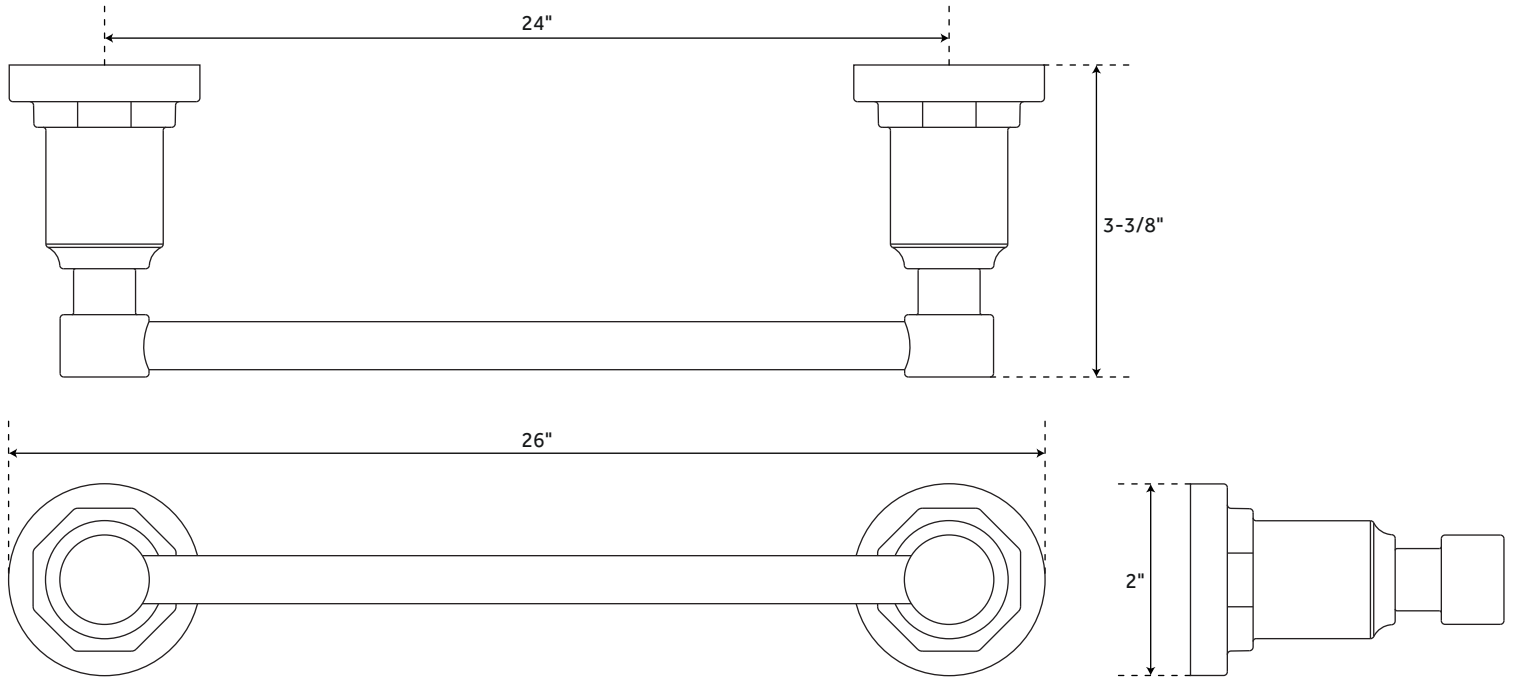

GREYFIELD

4-PIECE ACCESSORY SET

SKU: 948297

FEATURES

Installation Type: Wall Mount
Design: Modern
Material: Metal
Depth: 3-3/8"
Base Plate Diameter: 2"
Mounting Hardware Included: Yes
Mounting Hardware Concealed: Yes
Assembly Required: No
Collection includes a 24" towel bar, towel ring, robe hook, and a toilet paper holder.

GREYFIELD

ROBE HOOK

SKU: 948297

FEATURES

Installation Type: Wall Mount
Design: Modern
Material: Metal
Length: 2"
Height: 2"
Depth: 3-3/8"
Base Plate Diameter: 2"
Mounting Hardware Included: Yes
Mounting Hardware Concealed: Yes
Assembly Required: No

TOWEL BAR

SKU: 948297

FEATURES

Installation Type: Wall Mount
Design: Modern
Material: Metal
Installation Type: Wall Mount
Length: 26"
Height: 2"
Depth: 3-3/8"
Base Plate Diameter: 2"
Assembly Required: No
Mounting Hardware Included: Yes
Mounting Hardware Concealed: Yes
Centers: 24"

TOWEL RING

SKU: 948297

FEATURES

Installation Type: Wall Mount
Design: Modern
Material: Metal
Length: 6-1/2"
Height: 7-1/2"
Depth: 3-3/8"
Base Plate Diameter: 2"
Mounting Hardware Included: Yes
Mounting Hardware Concealed: Yes
Assembly Required: No