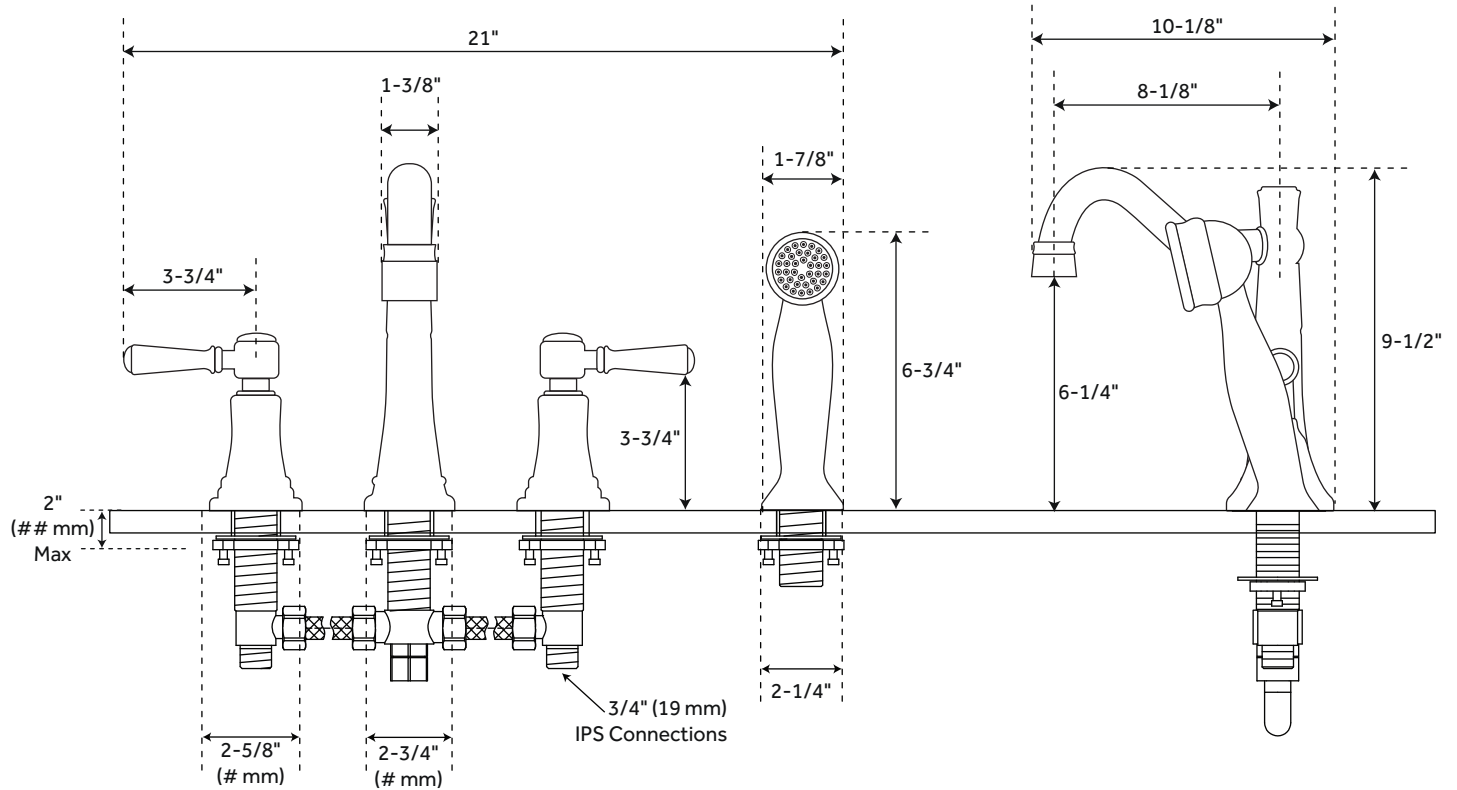

## 4-HOLE ROMAN TUB FILLER AND HAND SHOWER

SKU: 948305

### FEATURES

Hand shower hose length: 61"