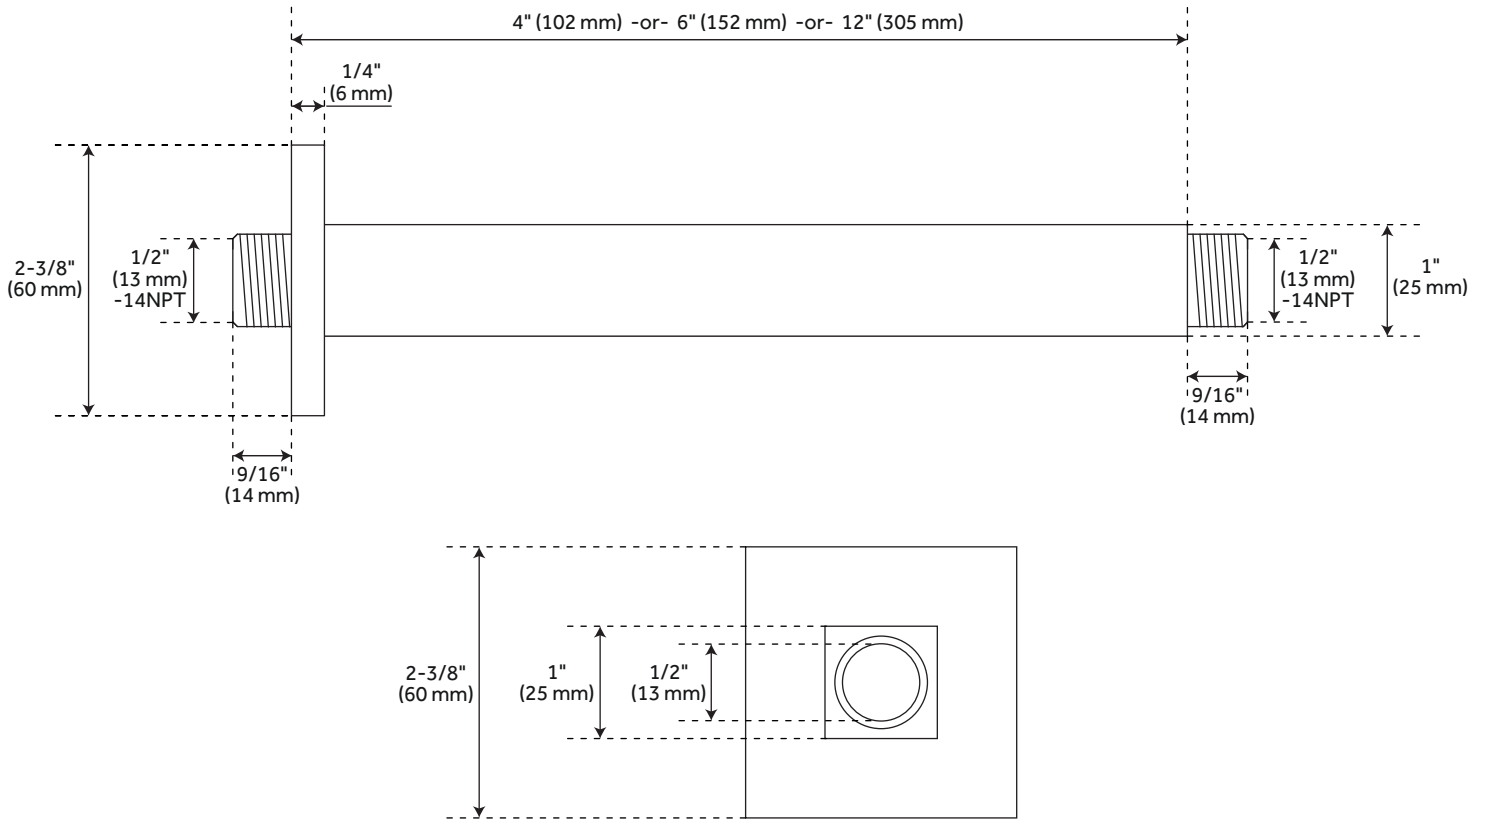

### FEATURES

- Shape: Square
- Assembly Required: No
- Installation Type: Ceiling Mount
- Shower Head Spray: Single Function (Full Spray)
- Shower Arm Included: Yes
- Shower Head Spray: Rainfall
- Shower Head Swivel: Yes
- Easy Clean Rubber Nozzles
- Brass Ball Joint & Threaded Connection
- Easy Installation
- Escutcheon Included
- Shower Head Flow Rate: 1.8 gpm (6.8L/min) max @ 80 psi

### FEATURES

Material: ABS  
Length: 7-7/8"  
Width: 7-7/8"  
Height: 2-1/16"  
IPS: 1/2"

### SIGNATURE HARDWARE LIFETIME WARRANTY

See website for warranty information

All dimensions and specifications are nominal and may vary. Use actual products for accuracy in critical situations.

PAGE 2  
Code: SHSB3020BN/SHSB3020CP

### FEATURES

- Material: Brass
- Base Plate Length: 2-3/8"
- Base Plate Width: 2-3/8"
- IPS: 1/2"