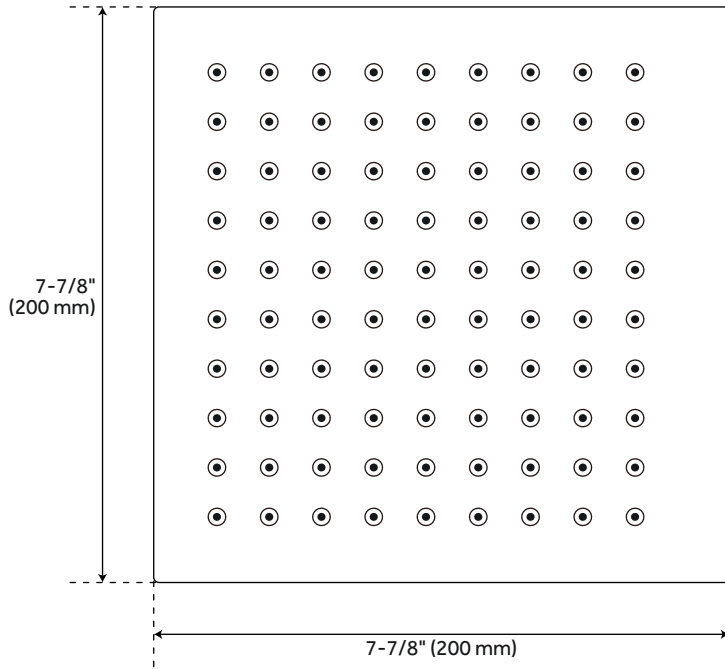

### FEATURES

- Shape: Square
- Assembly Required: No
- Installation Type: Ceiling Mount
- Shower Head Spray: Single Function (Full Spray)
- Shower Arm Included: Yes
- Shower Head Spray: Rainfall
- Shower Head Swivel: Yes
- Easy Clean Rubber Nozzles
- Brass Ball Joint & Threaded Connection
- Easy Installation
- Escutcheon Included
- Shower Head Flow Rate: 1.8 gpm (6.8L/min) max @ 80 psi

### FEATURES

Material: ABS  
Length: 7-7/8"  
Width: 7-7/8"  
Height: 2-1/16"  
IPS: 1/2"

### FEATURES

- Material: Brass
- Base Plate Length: 2-3/8"
- Base Plate Width: 2-3/8"
- IPS: 1/2"