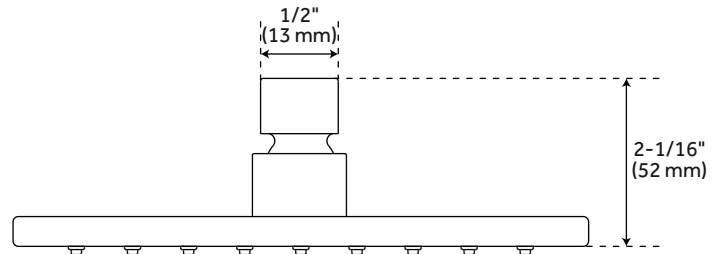

### FEATURES

- Shape: Square
- Assembly Required: No
- Installation Type: Ceiling Mount
- Shower Head Spray: Single Function (Full Spray)
- Shower Arm Included: Yes
- Shower Head Spray: Rainfall
- Shower Head Swivel: Yes
- Easy Clean Rubber Nozzles
- Brass Ball Joint & Threaded Connection
- Easy Installation
- Escutcheon Included
- Shower Head Flow Rate: 1.8 gpm (6.8L/min) max @ 80 psi

### FEATURES

Material: ABS  
Length: 7-7/8"  
Width: 7-7/8"  
Height: 2-1/16"  
IPS: 1/2"

### FEATURES

- Material: Brass
- Base Plate Length: 2-3/8"
- Base Plate Width: 2-3/8"
- IPS: 1/2"