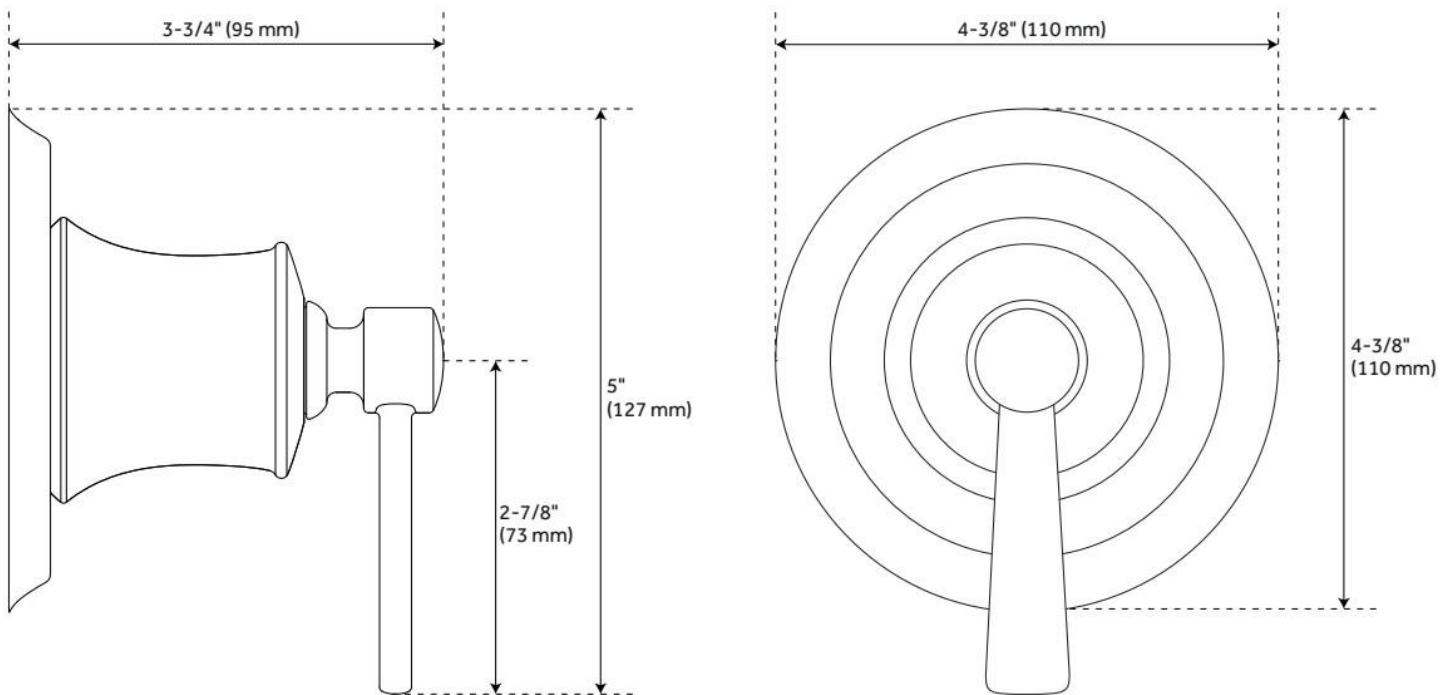

PENDLETON IN-WALL SHOWER DIVERTER

SKU: 948904

Code: SHPT9005, SH6103

REVISED 5/30/2024