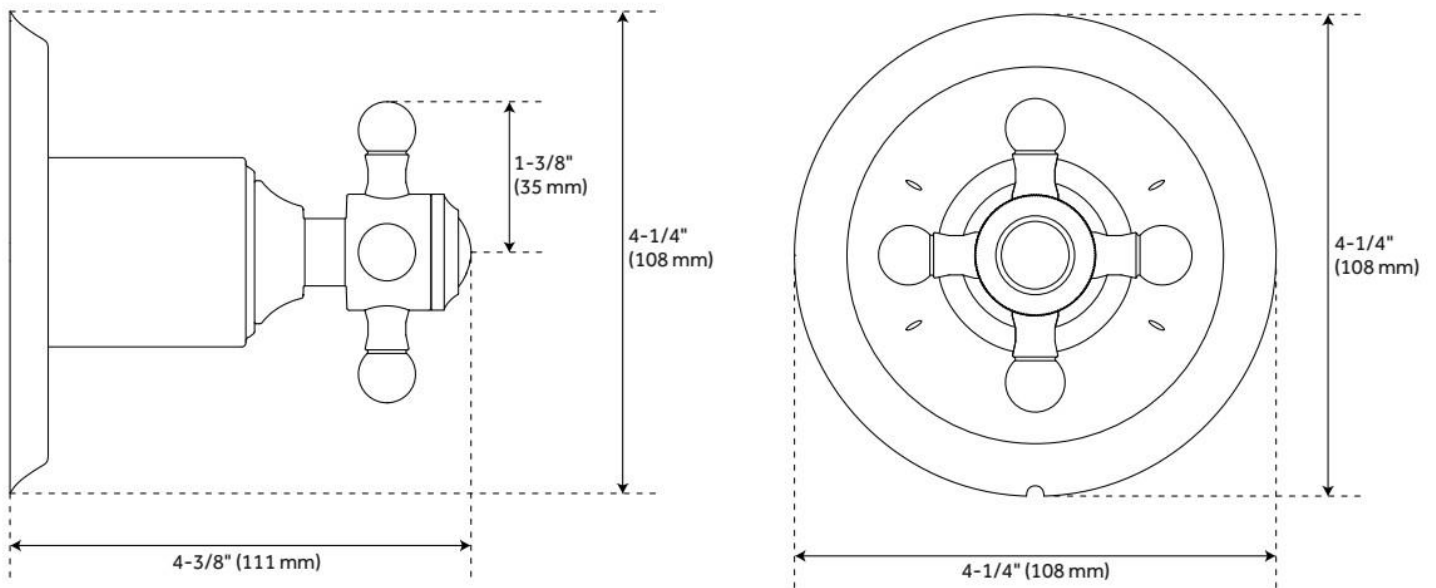

BOCA RATON IN-WALL SHOWER DIVERTER

SKU: 948898

Code: SHBR9005, SH6103

FEATURES

Material: Brass

ASME A112.18.1/CSA B125.1, ASME A112.18.2/CSA B125.2, ASSE 1016 Type P/T, LISTED ID: SH6103, SHBR9005*

ADDITIONAL FEATURES

- Metal Cross Handle.
- Not intended as a shut off valve.
- Six total settings allow for shared water flow between outlets, giving you the ability to use two functions at once.
- Wall thickness range: 1" - 1-3/4".
- Optional Rough-in Valve:
 - Available Single-Function Diverter Valve Cartridge restricts water flow to one outlet at a time.
 - Brass valve body.
 - Ceramic cartridge.
 - Recommended valve installation depth 1-5/8" to 2-3/8".
 - Must be installed in accordance with provided installation instructions.

REVISED 10/15/2024

BOCA RATON IN-WALL SHOWER DIVERTER

SKU: 948898

Code: SHBR9005, SH6103

REVISED 10/15/2024

3-WAY IN-WALL DIVERTER ROUGH-IN VALVE - 3/4"

SKU: 446519
Code: SH6103

FEATURES

Material: Brass
Cartridge Type: Ceramic Disc

IAPMO, ASME A112.18.1/CSA B125.1, ASME A112.18.2/CSA B125.2, Massachusetts Accepted, LISTED ID: SH6103

ADDITIONAL FEATURES

- Six total settings allow for shared water flow between outlets, giving you the ability to use two functions at once.
- Ceramic cartridge.
- Available Single-Function Diverter Valve Cartridge restricts water flow to one outlet at a time.
- Not intended as a shut off valve.
- For installations only requiring 2 outlets, the 3rd outlet may be looped into one of the existing pipes.
- Compatible with Beasley, Berwyn, Boca Raton, Drea, Edenton, Elita, Greyfield, Gunther, Hibiscus, Key West, Lentz, Lexia, Pendleton, Pinecrest, Provincetown, Rigi, Sefina, Vassor and Vilamonte Diverter Trims.