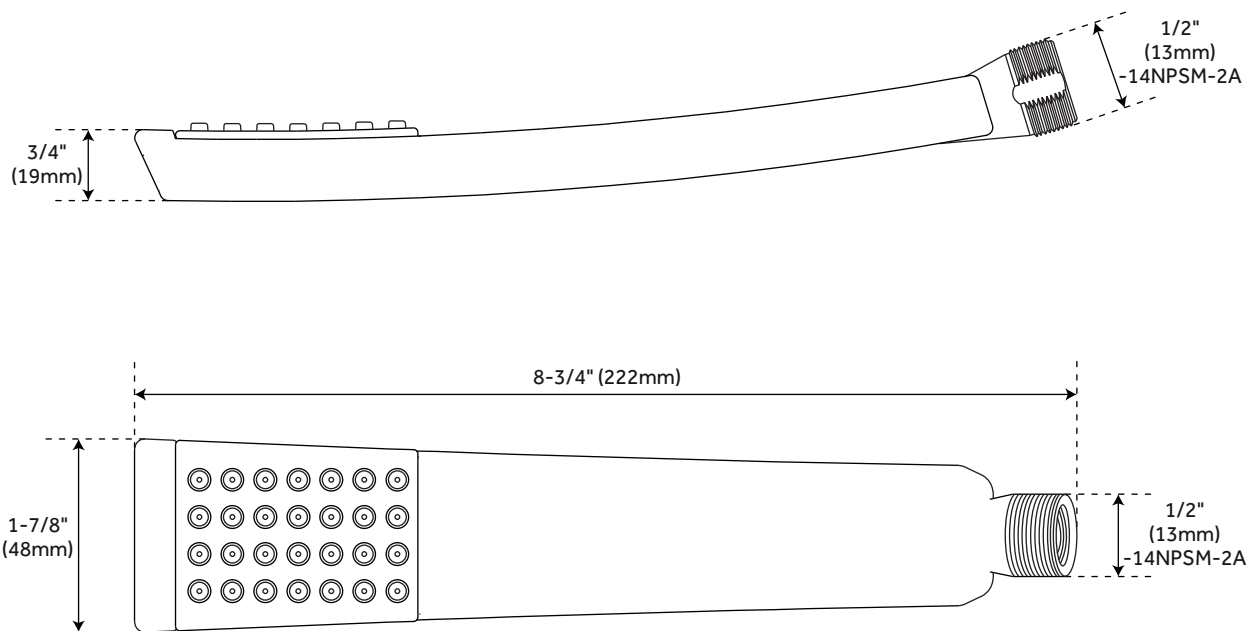

CONTEMPORARY

SQUARE HAND SHOWER AND HOSE

SKU: 949083

FEATURES

- Assembly Required: No
- Single Function Hand Shower (Full Spray)
- Easy-Clean Spray Nozzles
- Hand Shower Includes Backflow Prevention
- 60" - 72" Stretchable Metal Shower Hose
- Double Spiral Constructed Hose
- Metal Conical Nut
- Maximum Flow Rate: 1.8 gpm (6.8L/min) max @ 80 psi

SIGNATURE HARDWARE Lifetime Warranty

See website for detailed warranty information.

CONTENTS

HAND SHOWER	PAGE 2
HOSE	PAGE 3

REVISED 12/19/2019

CONTEMPORARY

SQUARE HAND SHOWER

SKU: 949083

FEATURES

Material: ABS
Shape: Square
Length: 1-7/8"
Width: 3/4"
Height: 8-3/4"

CODES/STANDARDS

cUPC
ASME A112.18.1/CSA B125.1
ADA compliant (when installed according to
ADA standards)
ASME A112.18.3
WaterSense
Massachusetts Accepted

CONTEMPORARY

METAL HAND SHOWER HOSE

SKU: 949083

FEATURES

Length: 60"
Width: 1/2"
NPT Connection: 1/2"

CODES/STANDARDS

cUPC
ASME A112.18.1/CSA B125.1
Massachusetts Accepted

SIGNATURE HARDWARE LIFETIME WARRANTY