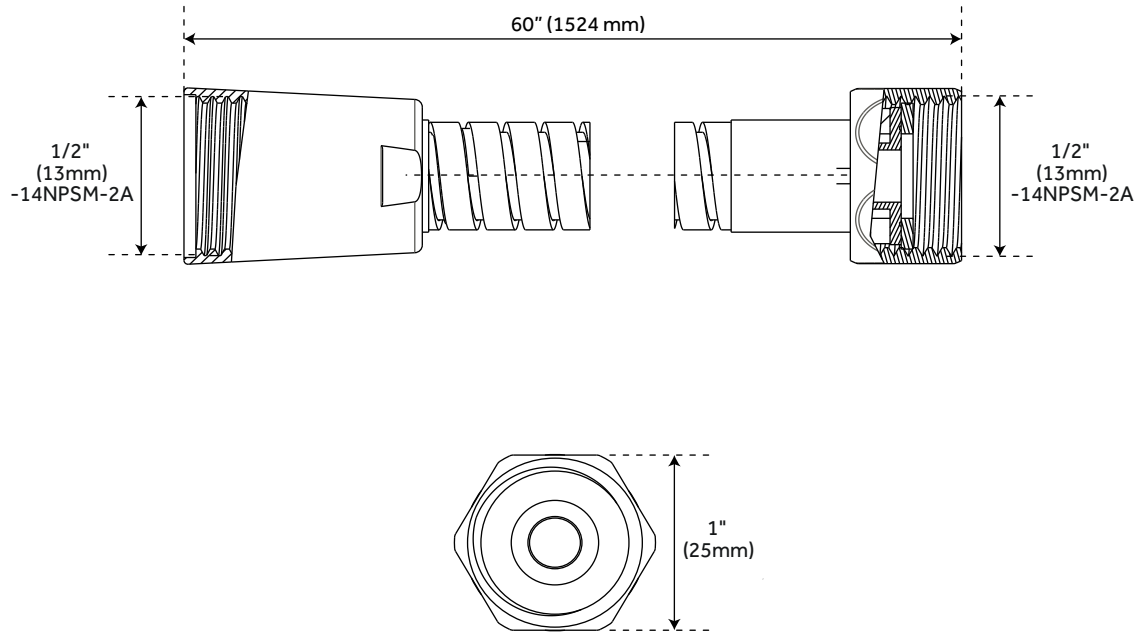

CONTEMPORARY

SQUARE HAND SHOWER AND HOSE

SKU: 949083

FEATURES

- Assembly Required: No
- Single Function Hand Shower (Full Spray)
- Easy-Clean Spray Nozzles
- Hand Shower Includes Backflow Prevention
- 60" - 72" Stretchable Metal Shower Hose
- Double Spiral Constructed Hose
- Metal Conical Nut
- Maximum Flow Rate: 1.8 gpm (6.8L/min) max @ 80 psi

FEATURES

Material: ABS
Shape: Square
Length: 1-7/8"
Width: 3/4"
Height: 8-3/4"

CODES/STANDARDS

cUPC
ASME A112.18.1/CSA B125.1
ADA compliant (when installed according to
ADA standards)
ASME A112.18.3
WaterSense
Massachusetts Accepted

SIGNATURE HARDWARE LIFETIME WARRANTY

See website for warranty information

All dimensions and specifications are nominal and may vary. Use actual products for accuracy in critical situations.

PAGE 2
Code: SHHS4060GBN/SHHS4060GCP
SHHS4060GORB/SHHS4060GPN

CONTEMPORARY

METAL HAND SHOWER HOSE

SKU: 949083

FEATURES

Length: 60"
Width: 1/2"
NPT Connection: 1/2"

CODES/STANDARDS

cUPC
ASME A112.18.1/CSA B125.1
Massachusetts Accepted

SIGNATURE HARDWARE LIFETIME WARRANTY