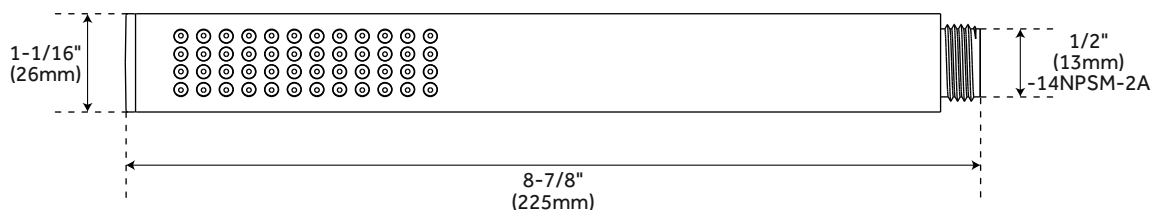

### FEATURES

- Assembly Required: No
- Single Function Hand Shower (Full Spray)
- Easy-Clean Spray Nozzles
- Hand Shower Includes Backflow Prevention
- 60" - 72" Stretchable Metal Shower Hose
- Double Spiral Constructed Hose
- Metal Conical Nut
- Maximum Flow Rate: 1.8 gpm (6.8L/min) max @ 80 psi

### FEATURES

Material: ABS  
Shape: Round  
Length: 1-1/16"  
Width: 1-1/16"  
Height: 8-7/8"

### FEATURES

Length: 60"  
Width: 1/2"  
NPT Connection: 1/2"