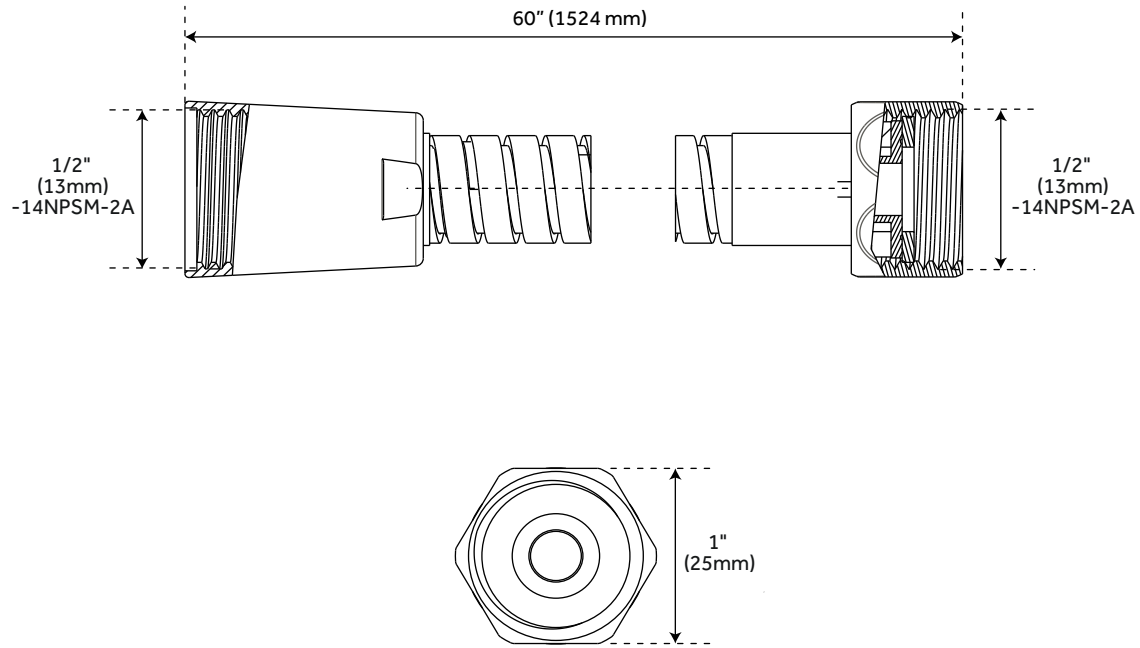

### FEATURES

- Assembly Required: No
- Single Function Hand Shower (Full Spray)
- Easy-Clean Spray Nozzles
- Hand Shower Includes Backflow Prevention
- 60" - 72" Stretchable Metal Shower Hose
- Double Spiral Constructed Hose
- Metal Conical Nut
- Maximum Flow Rate: 1.8 gpm (6.8L/min) max @ 80 psi

### FEATURES

Material: ABS  
Shape: Round  
Length: 1-1/16"  
Width: 1-1/16"  
Height: 8-7/8"

### SIGNATURE HARDWARE LIFETIME WARRANTY

See website for warranty information

All dimensions and specifications are nominal and may vary. Use actual products for accuracy in critical situations.

PAGE 2  
Code: SHHS4030GBN/SHHS4030GCP

### FEATURES

Length: 60"  
Width: 1/2"  
NPT Connection: 1/2"