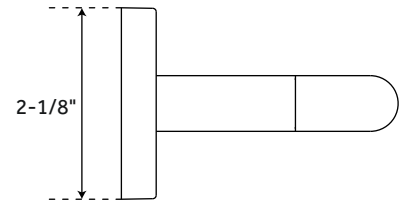

TOWEL BAR

SKU: 948291

FEATURES

Installation Type: Wall Mount
Design: Modern
Material: Metal
Length: 32-1/8"
Height: 2-1/8"
Depth: 3-1/8"
Base Plate Length: 2-1/8"
Base Plate Width: 2-1/8"
Assembly Required: Yes
Mounting Hardware Included: Yes
Mounting Hardware Concealed: Yes
Centers: 30"

SIGNATURE HARDWARE LIFETIME WARRANTY

See website for warranty information

All dimensions and specifications are nominal and may vary. Use actual products for accuracy in critical situations.

PAGE 3

HIBISCUS

TOILET PAPER HOLDER

SKU: 948291

FEATURES

Installation Type: Wall Mount
Design: Modern
Material: Metal
Length: 9-1/2"
Height: 2-1/8"
Depth: 3-1/8"
Base Plate Length: 2-1/8"
Base Plate Height: 2-1/8"
Mounting Hardware Included: Yes
Mounting Hardware Concealed: Yes
Assembly Required: No
Centers: 7-3/8"