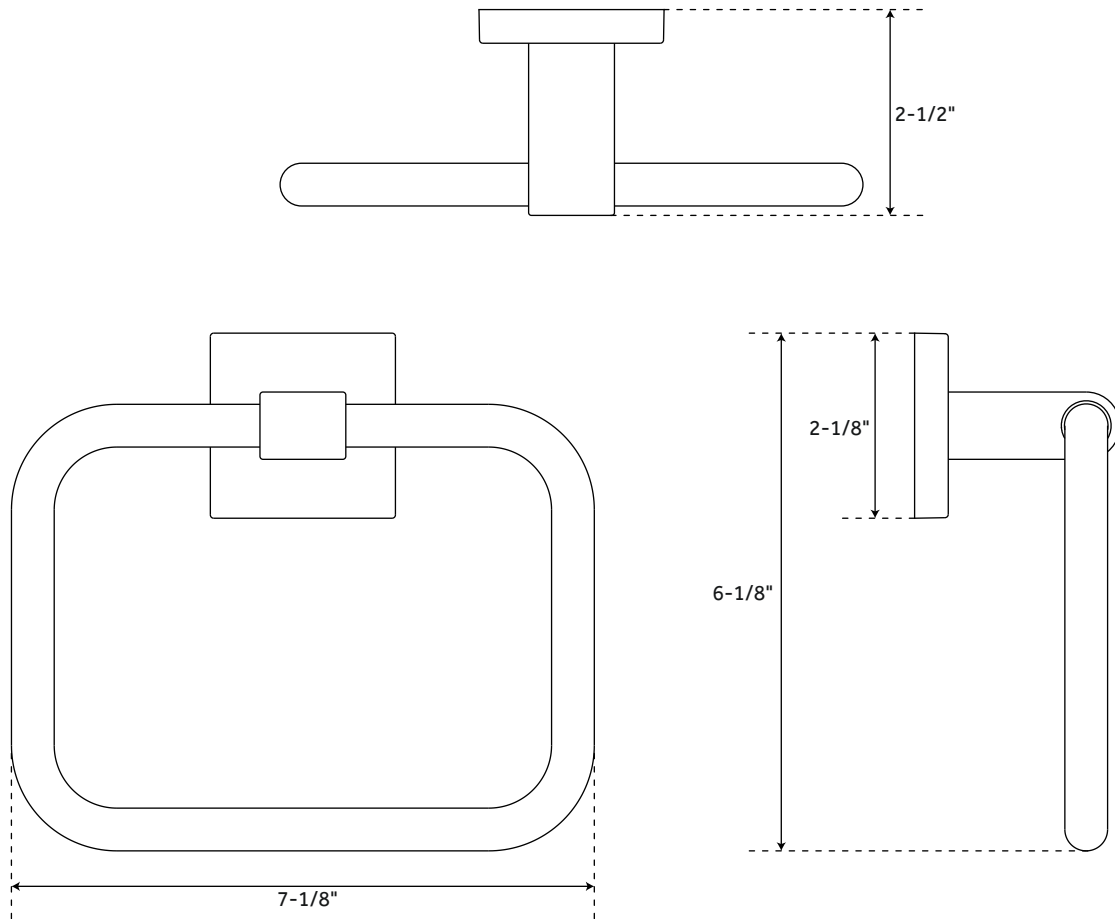

HIBISCUS

4-PIECE ACCESSORY SET

SKU: 948291

FEATURES

Installation Type: Wall Mount
Design: Modern
Material: Metal
Depth: 2-1/2"
Base Plate Length: 2-1/8"
Base Plate Height: 2-1/8"
Mounting Hardware Included: Yes
Mounting Hardware Concealed: Yes
Assembly Required: No
Collection includes a 24" towel bar, towel ring, robe hook, and a toilet paper holder.

TOWEL BAR

SKU: 948291

FEATURES

Installation Type: Wall Mount
Design: Modern
Material: Metal
Length: 32-1/8"
Height: 2-1/8"
Depth: 3-1/8"
Base Plate Length: 2-1/8"
Base Plate Width: 2-1/8"
Assembly Required: Yes
Mounting Hardware Included: Yes
Mounting Hardware Concealed: Yes
Centers: 30"

TOILET PAPER HOLDER

SKU: 948291

FEATURES

Installation Type: Wall Mount
Design: Modern
Material: Metal
Length: 9-1/2"
Height: 2-1/8"
Depth: 3-1/8"
Base Plate Length: 2-1/8"
Base Plate Height: 2-1/8"
Mounting Hardware Included: Yes
Mounting Hardware Concealed: Yes
Assembly Required: No
Centers: 7-3/8"

TOWEL RING

SKU: 948291

FEATURES

Installation Type: Wall Mount
Design: Modern
Material: Metal
Length: 7-1/8"
Height: 6-1/8"
Depth: 2-1/2"
Base Plate Length: 2-1/8"
Base Plate Height: 2-1/8"
Mounting Hardware Included: Yes
Mounting Hardware Concealed: Yes
Assembly Required: No