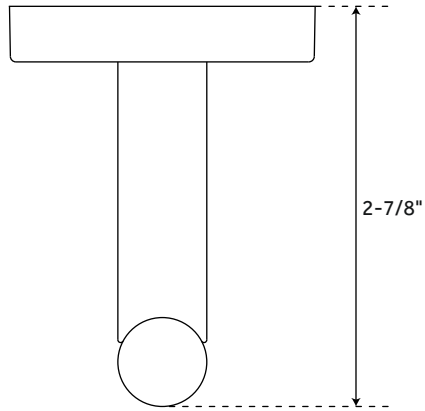

HIBISCUS

4-PIECE ACCESSORY SET

SKU: 948291

FEATURES

Installation Type: Wall Mount
Design: Modern
Material: Metal
Depth: 2-1/2"
Base Plate Length: 2-1/8"
Base Plate Height: 2-1/8"
Mounting Hardware Included: Yes
Mounting Hardware Concealed: Yes
Assembly Required: No
Collection includes a 24" towel bar, towel ring, robe hook, and a toilet paper holder.

HIBISCUS

ROBE HOOK

SKU: 948291

FEATURES

Installation Type: Wall Mount
Design: Modern
Material: Metal
Length: 2-1/8"
Height: 2-1/4"
Depth: 2-7/8"
Base Plate Length: 2-1/8"
Base Plate Height: 2-1/8"
Mounting Hardware Included: Yes
Mounting Hardware Concealed: Yes
Assembly Required: No

TOWEL BAR

SKU: 948291

FEATURES

Installation Type: Wall Mount
Design: Modern
Material: Metal
Length: 32-1/8"
Height: 2-1/8"
Depth: 3-1/8"
Base Plate Length: 2-1/8"
Base Plate Width: 2-1/8"
Assembly Required: Yes
Mounting Hardware Included: Yes
Mounting Hardware Concealed: Yes
Centers: 30"

TOILET PAPER HOLDER

SKU: 948291

FEATURES

Installation Type: Wall Mount
Design: Modern
Material: Metal
Length: 9-1/2"
Height: 2-1/8"
Depth: 3-1/8"
Base Plate Length: 2-1/8"
Base Plate Height: 2-1/8"
Mounting Hardware Included: Yes
Mounting Hardware Concealed: Yes
Assembly Required: No
Centers: 7-3/8"