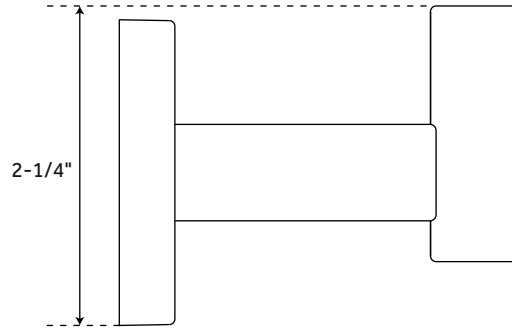

HIBISCUS

4-PIECE ACCESSORY SET

SKU: 948291

FEATURES

Installation Type: Wall Mount
Design: Modern
Material: Metal
Depth: 2-1/2"
Base Plate Length: 2-1/8"
Base Plate Height: 2-1/8"
Mounting Hardware Included: Yes
Mounting Hardware Concealed: Yes
Assembly Required: No
Collection includes a 24" towel bar, towel ring, robe hook, and a toilet paper holder.

HIBISCUS

ROBE HOOK

SKU: 948291

FEATURES

Installation Type: Wall Mount
Design: Modern
Material: Metal
Length: 2-1/8"
Height: 2-1/4"
Depth: 2-7/8"
Base Plate Length: 2-1/8"
Base Plate Height: 2-1/8"
Mounting Hardware Included: Yes
Mounting Hardware Concealed: Yes
Assembly Required: No