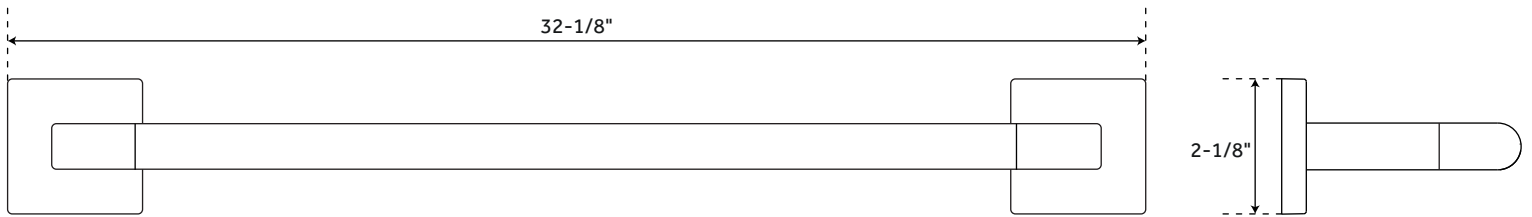

HIBISCUS

ROBE HOOK

SKU: 948291

FEATURES

Installation Type: Wall Mount
Design: Modern
Material: Metal
Length: 2-1/8"
Height: 2-1/4"
Depth: 2-7/8"
Base Plate Length: 2-1/8"
Base Plate Height: 2-1/8"
Mounting Hardware Included: Yes
Mounting Hardware Concealed: Yes
Assembly Required: No

SIGNATURE HARDWARE LIFETIME WARRANTY

See website for warranty information

All dimensions and specifications are nominal and may vary. Use actual products for accuracy in critical situations.

PAGE 2

30" HIBISCUS

TOWEL BAR

SKU: 948291

FEATURES

Installation Type: Wall Mount
Design: Modern
Material: Metal
Length: 32-1/8"
Height: 2-1/8"
Depth: 3-1/8"
Base Plate Length: 2-1/8"
Base Plate Width: 2-1/8"
Assembly Required: Yes
Mounting Hardware Included: Yes
Mounting Hardware Concealed: Yes
Centers: 30"