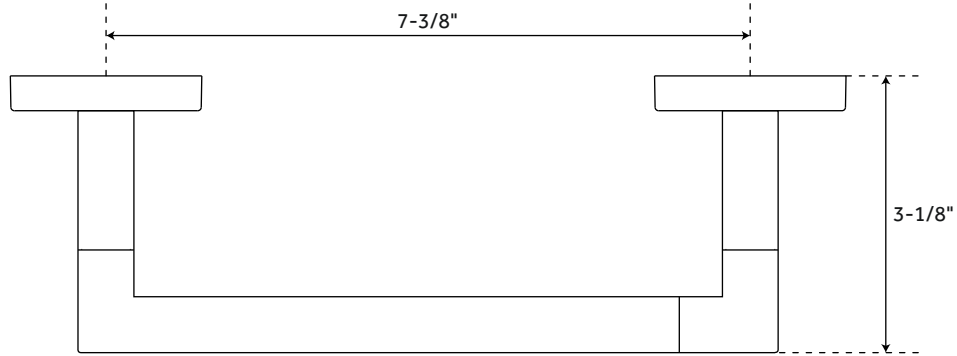

TOWEL BAR

SKU: 948291

FEATURES

Installation Type: Wall Mount
Design: Modern
Material: Metal
Length: 32-1/8"
Height: 2-1/8"
Depth: 3-1/8"
Base Plate Length: 2-1/8"
Base Plate Width: 2-1/8"
Assembly Required: Yes
Mounting Hardware Included: Yes
Mounting Hardware Concealed: Yes
Centers: 30"

SIGNATURE HARDWARE LIFETIME WARRANTY

See website for warranty information

All dimensions and specifications are nominal and may vary. Use actual products for accuracy in critical situations.

PAGE 3

HIBISCUS

TOILET PAPER HOLDER

SKU: 948291

FEATURES

Installation Type: Wall Mount
Design: Modern
Material: Metal
Length: 9-1/2"
Height: 2-1/8"
Depth: 3-1/8"
Base Plate Length: 2-1/8"
Base Plate Height: 2-1/8"
Mounting Hardware Included: Yes
Mounting Hardware Concealed: Yes
Assembly Required: No
Centers: 7-3/8"