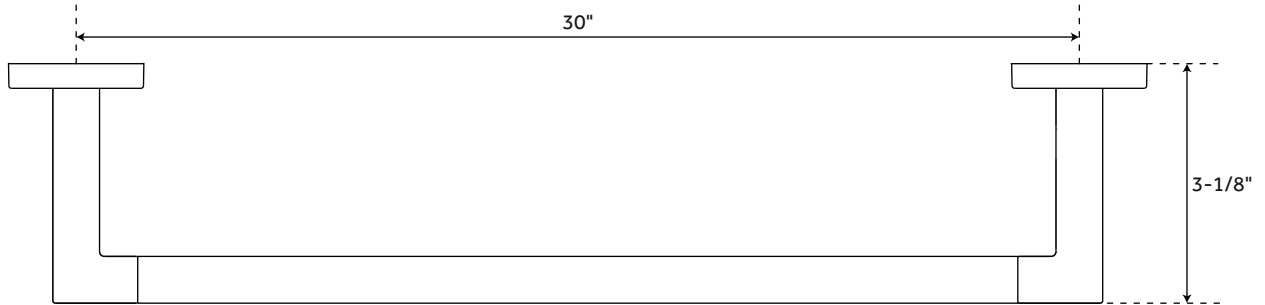

HIBISCUS

4-PIECE ACCESSORY SET

SKU: 948291

FEATURES

Installation Type: Wall Mount
Design: Modern
Material: Metal
Depth: 2-1/2"
Base Plate Length: 2-1/8"
Base Plate Height: 2-1/8"
Mounting Hardware Included: Yes
Mounting Hardware Concealed: Yes
Assembly Required: No
Collection includes a 24" towel bar, towel ring, robe hook, and a toilet paper holder.

HIBISCUS

ROBE HOOK

SKU: 948291

FEATURES

Installation Type: Wall Mount
Design: Modern
Material: Metal
Length: 2-1/8"
Height: 2-1/4"
Depth: 2-7/8"
Base Plate Length: 2-1/8"
Base Plate Height: 2-1/8"
Mounting Hardware Included: Yes
Mounting Hardware Concealed: Yes
Assembly Required: No

SIGNATURE HARDWARE LIFETIME WARRANTY

See website for warranty information

All dimensions and specifications are nominal and may vary. Use actual products for accuracy in critical situations.

PAGE 2

30" HIBISCUS

TOWEL BAR

SKU: 948291

FEATURES

Installation Type: Wall Mount
Design: Modern
Material: Metal
Length: 32-1/8"
Height: 2-1/8"
Depth: 3-1/8"
Base Plate Length: 2-1/8"
Base Plate Width: 2-1/8"
Assembly Required: Yes
Mounting Hardware Included: Yes
Mounting Hardware Concealed: Yes
Centers: 30"