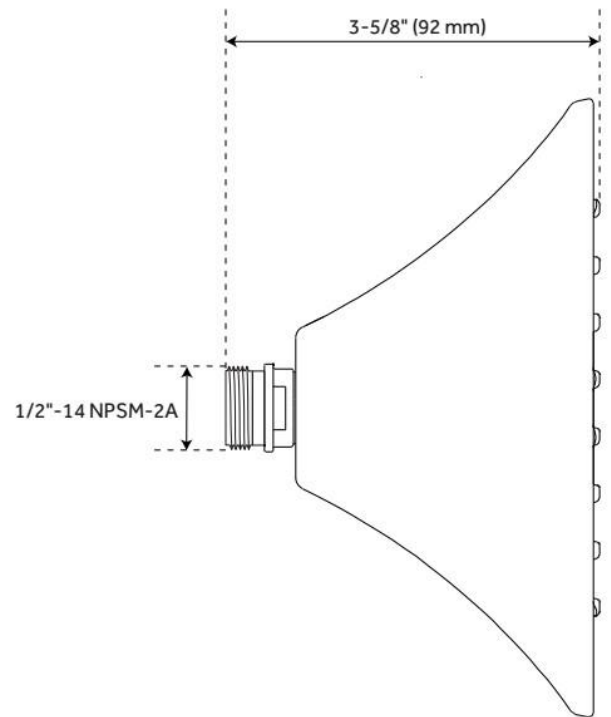

## FEATURES

Material: ABS

Shower Head Swivel: Yes

ASME A112.18.1/CSA B125.1, CEC Listed, WaterSense by IAPMO, Massachusetts Accepted, LISTED ID: SHSH2060G\*, SHSK88\*

# VILAMONTE SHOWER HEAD AND ARM

SKU: 948963

Code: SHSK88, SHSH2060G

REVISED 6/7/2024