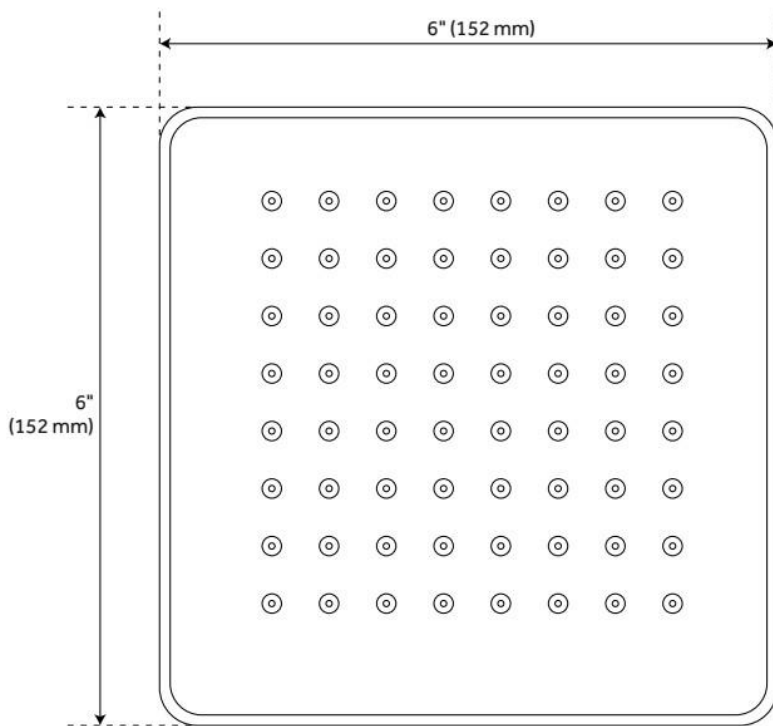

# VILAMONTE SHOWER HEAD AND ARM

SKU: 948963

Code: SHSK88, SHSH2060G

REVISED 6/7/2024