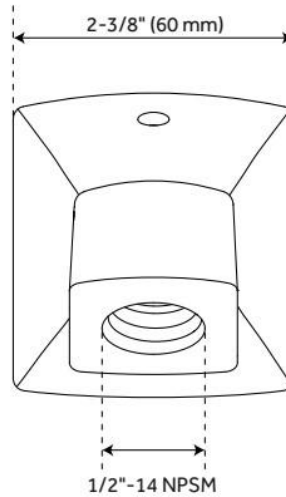

# VILAMONTE SHOWER HEAD AND ARM

SKU: 948963

Code: SHSK88, SHSH2060G

REVISED 6/7/2024