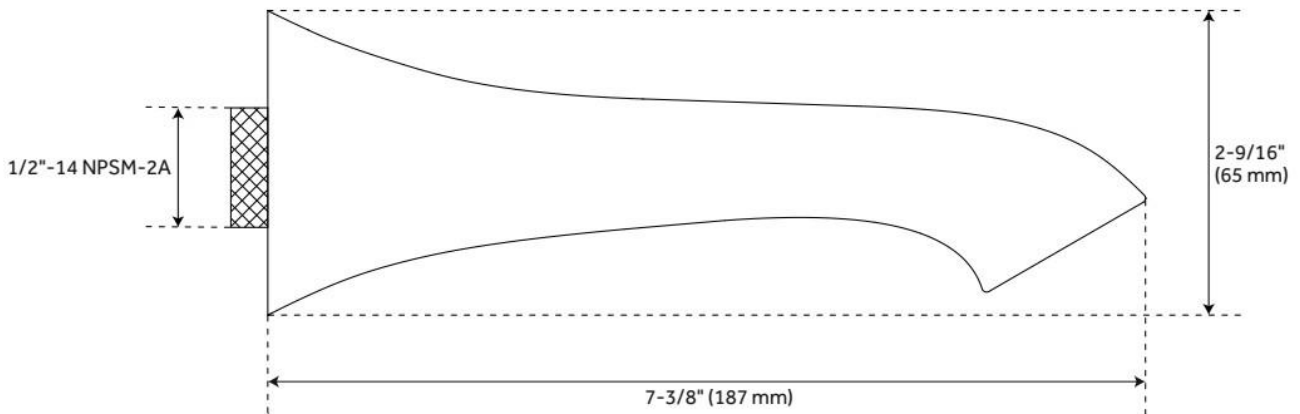

VILAMONTE SHOWER HEAD AND ARM

SKU: 948963

Code: SHSK88, SHSH2060G

REVISED 6/7/2024