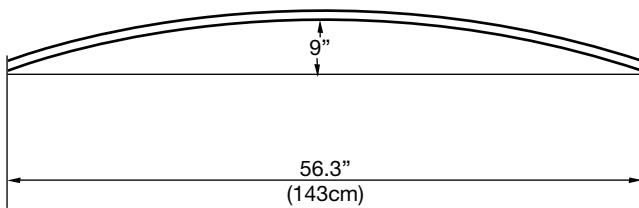

8495820, 8495822

5' CURVED SHOWER ROD

FEATURES:

- Made of 22 gauge 445 stainless steel to prevent rusting
- Fits all standard shower curtains
- 1" diameter
- Flange kit included: hardware included for installation into sheetrock, tile, and wood
- Adds 9" additional elbow room

Repair Parts:

- Curved shower rod flange kit chrome -8495816
- Curved shower rod flange kit brushed nickel -8495817

Key Code	SKU	Size	Color/Finish
8495820	PFCSR5CP	5'	Chrome
8495822	PFCSR5BN	5'	Brushed nickel

WARRANTY & CODES:

This product comes complete with installation, operation, care and maintenance instructions. This product carries a 1-year limited warranty. This product meets ANSI: A112.18.1M