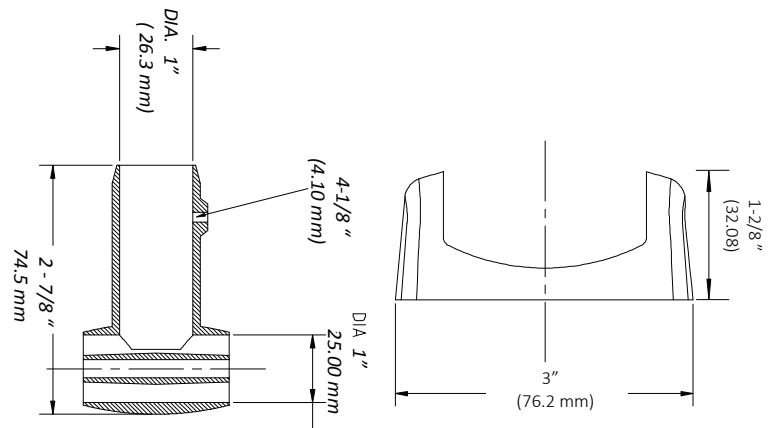

8495820, 8495822

5' CURVED SHOWER ROD

FEATURES:

- Made of 22 gauge 445 stainless steel to prevent rusting
- Fits all standard shower curtains
- 1" diameter
- Flange kit included: hardware included for installation into sheetrock, tile, and wood
- Adds 9" additional elbow room

Repair Parts:

- Curved shower rod flange kit chrome -8495816
- Curved shower rod flange kit brushed nickel -8495817

Key Code	SKU	Size	Color/Finish
8495820	PFCSR5CP	5'	Chrome
8495822	PFCSR5BN	5'	Brushed nickel