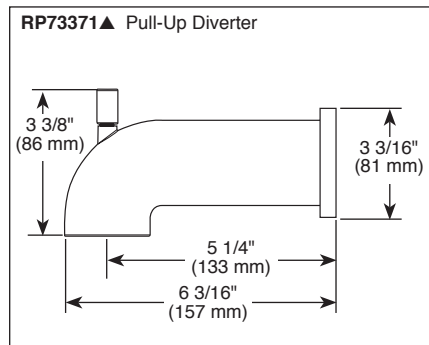

▲ Designate Proper Finish Suffix

Delta reserves the right (1) to make changes in specifications and materials, and (2) to change or discontinue models, both without notice or obligation. Dimensions are for reference only. See current full-line price book or www.deltafaucet.com for finish options and product availability.

DSP-B-142749 Rev. A

Delta Faucet Company

55 E. 111th Street, Indianapolis, IN 46280
350 South Edgeware Road, St. Thomas, ON N5P 4L1
© 2019 Delta Faucet Company