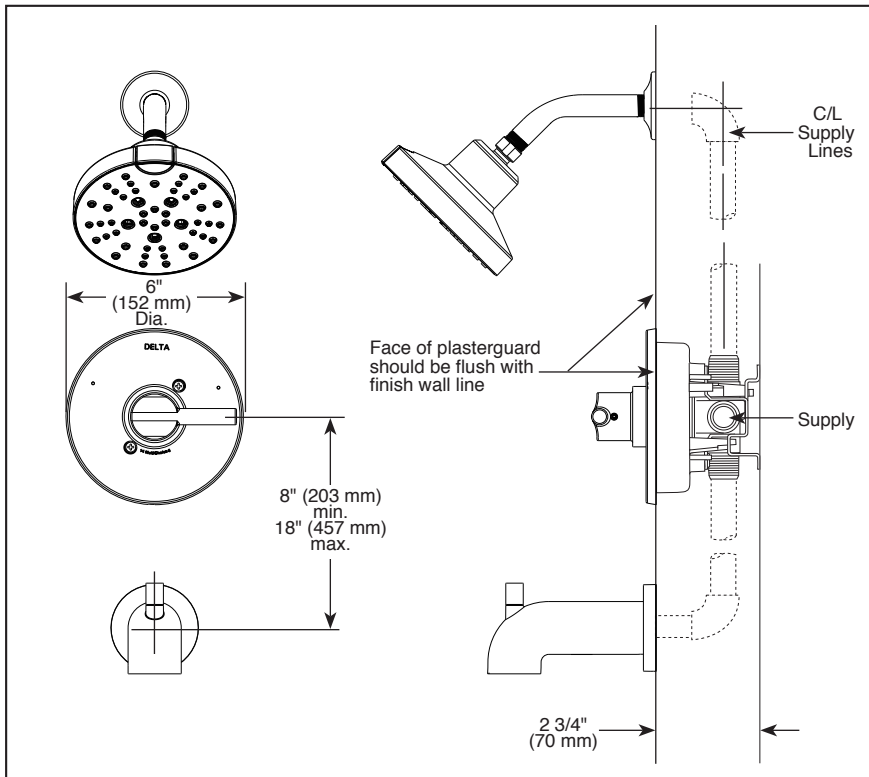

see what Delta can do™

TUB AND SHOWER FAUCET TRIM

- Euro® Bath Collection
- Shower Only (142749)
- Tub/Shower (144749)

FEATURES:

- 14 Series pressure balanced single handle bath mixing valve trim
- H₂Okinetic® Technology shower head
- 5-Spray setting shower head

STANDARD SPECIFICATIONS:

- Maintains a balanced pressure of hot and cold water even when a valve is turned on or off elsewhere in the system
- For use with MultiChoice® Universal rough valve body (R10000 Series)
- Temperature only controlled with handle
- Field adjustable means to limit handle rotation into hot water zone
- 120° maximum handle rotation
- Maximum 1.75 gpm @ 80 psi, 6.6 L/min @ 550 kPa
- Tub port maximum flow rate 6.0 gpm @ 60 psi with R10000-UNBX
- Shower arm overall horizontal length = 5 1/2" (138 mm), including threaded ends
- Red/blue pad print temperature indicators on escutcheon
- 1/2" CWT slip-on spout adapter
- Stem extension kit RP77991 can be ordered to allow for an additional 1 3/4" wall thickness. RP77991 ships with chrome escutcheon screws. For special finishes also order RP12630 escutcheon screws in desired finish.

COMPLIES WITH:

- ASME A112.18.1 / CSA B125.1
- ASSE 1016
- Indicates compliance to ICC/ANSI A117.1 - Valve control only
- EPA WaterSense®

Submitted Model No.: _____

Specific Features: _____

52668▲

- H₂Okinetic Spray
- Full Body Spray
- Massage Spray
- Full Spray w/ Massage
- Pause