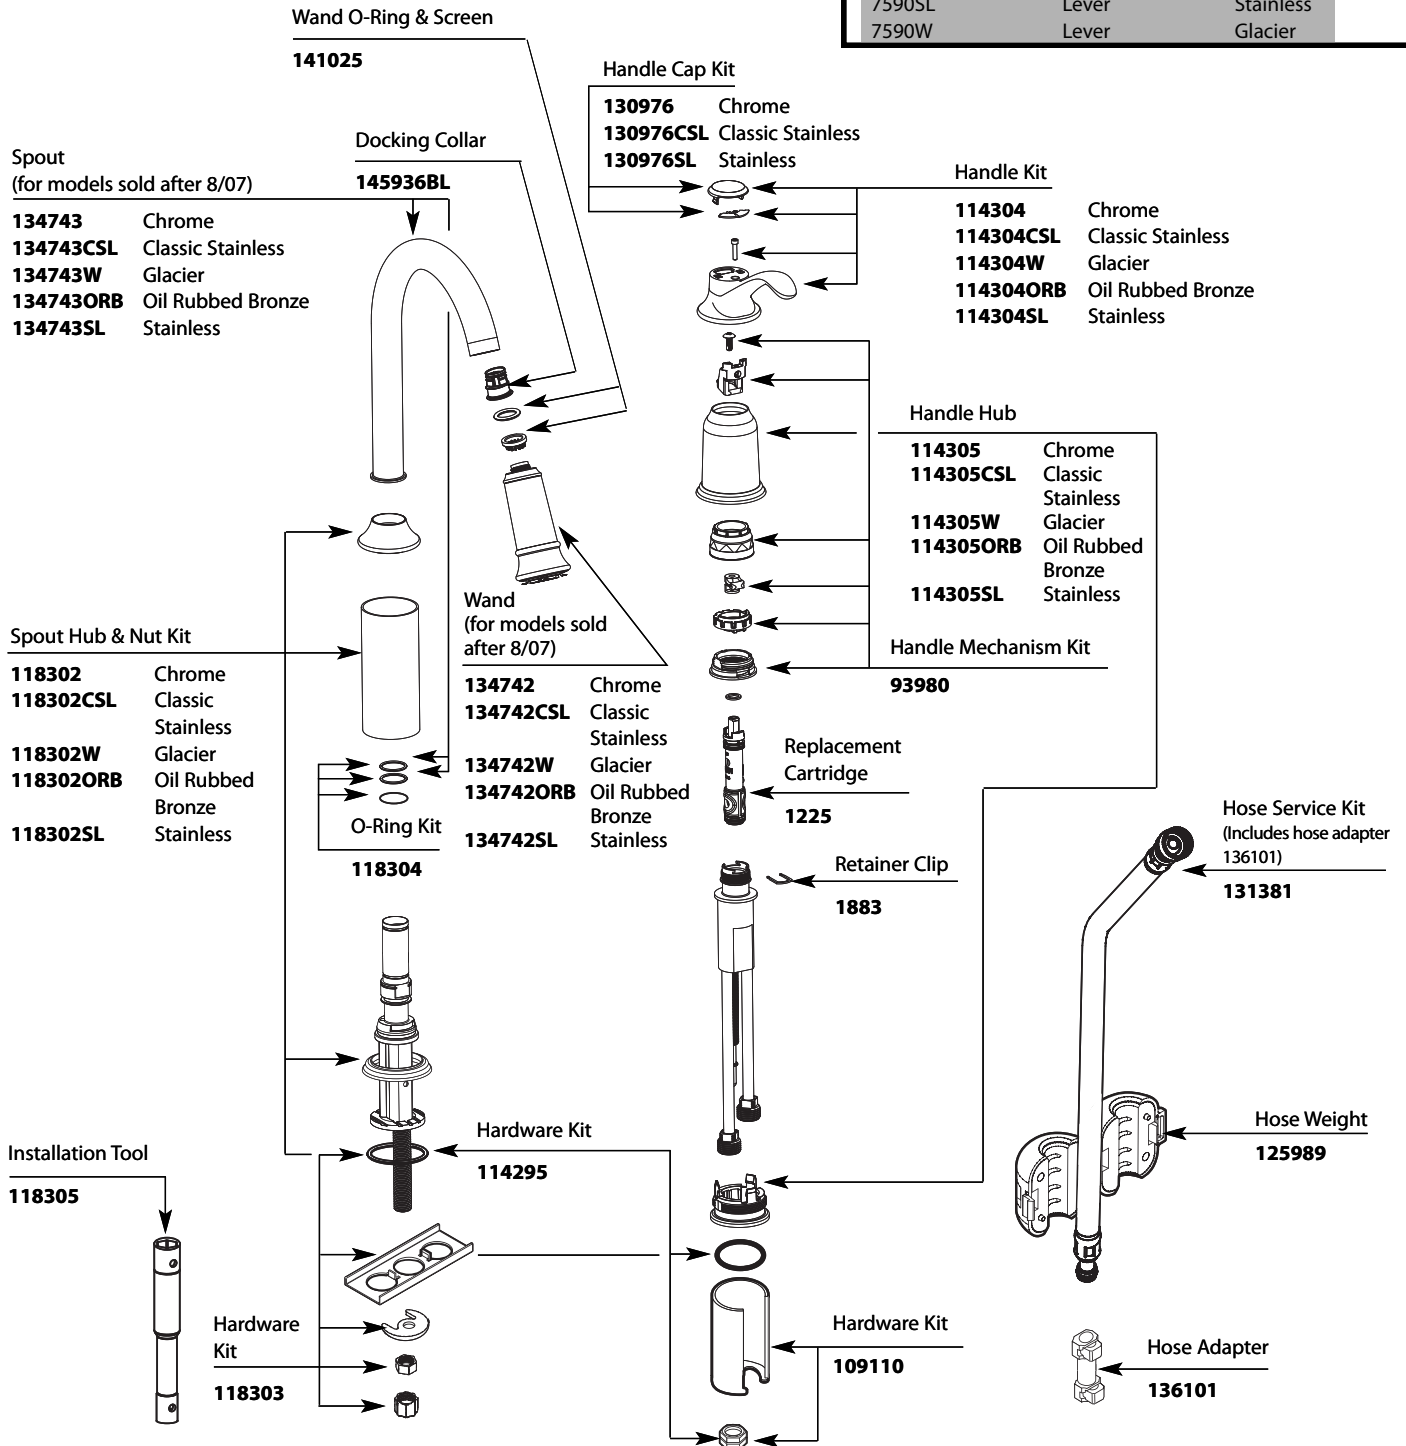

Note: Must change nut with cartridge

Replacement Cartridge, Nut & Set Screw
1255

**HOSE/HOSE WEIGHT
PRIOR TO 6/2011**

Hose Kit
124662

Weight Kit
125989

INCLUDES OLD SPOUT SERVICE KIT
140249, 140249CSL, 140249ORB

**HANDLE PLUG BUTTON
PRIOR TO 1/2011**

Plug Button Kit
137403

Buy it for looks. Buy it for life.®

Illustrated Parts

■ Order by Part Number

Aberdeen™ Single Handle High Arc Pull Down Kitchen Faucet		
MODEL	HANDLE	FINISH
7590C	Lever	Chrome
7590CSL	Lever	Classic Stainless
7590ORB	Lever	Oil Rubbed Bronze

Buy it for looks. Buy it for life.®

■ Order by Part Number

Illustrated Parts

Aberdeen™ Single Handle High Arc Pull Down Kitchen Faucet

MODEL	HANDLE	FINISH
7590C	Lever	Chrome
7590CSL	Lever	Classic Stainless
7590ORB	Lever	Oil Rubbed Bronze
Discontinued		
7590SL	Lever	Stainless
7590W	Lever	Glacier

Buy it for looks. Buy it for life.®

■ Order by Part Number

Illustrated Parts

Aberdeen™ Single Handle High Arc Pull Down Kitchen Faucet

MODEL	HANDLE TYPE	FINISH
7590C	Lever	Chrome
Discontinued		
7590S	Lever	Sand
7590W	Lever	Glacier
7590V	Lever	Ivory
7590SL	Lever	Stainless
7590CPR	Lever	Copper