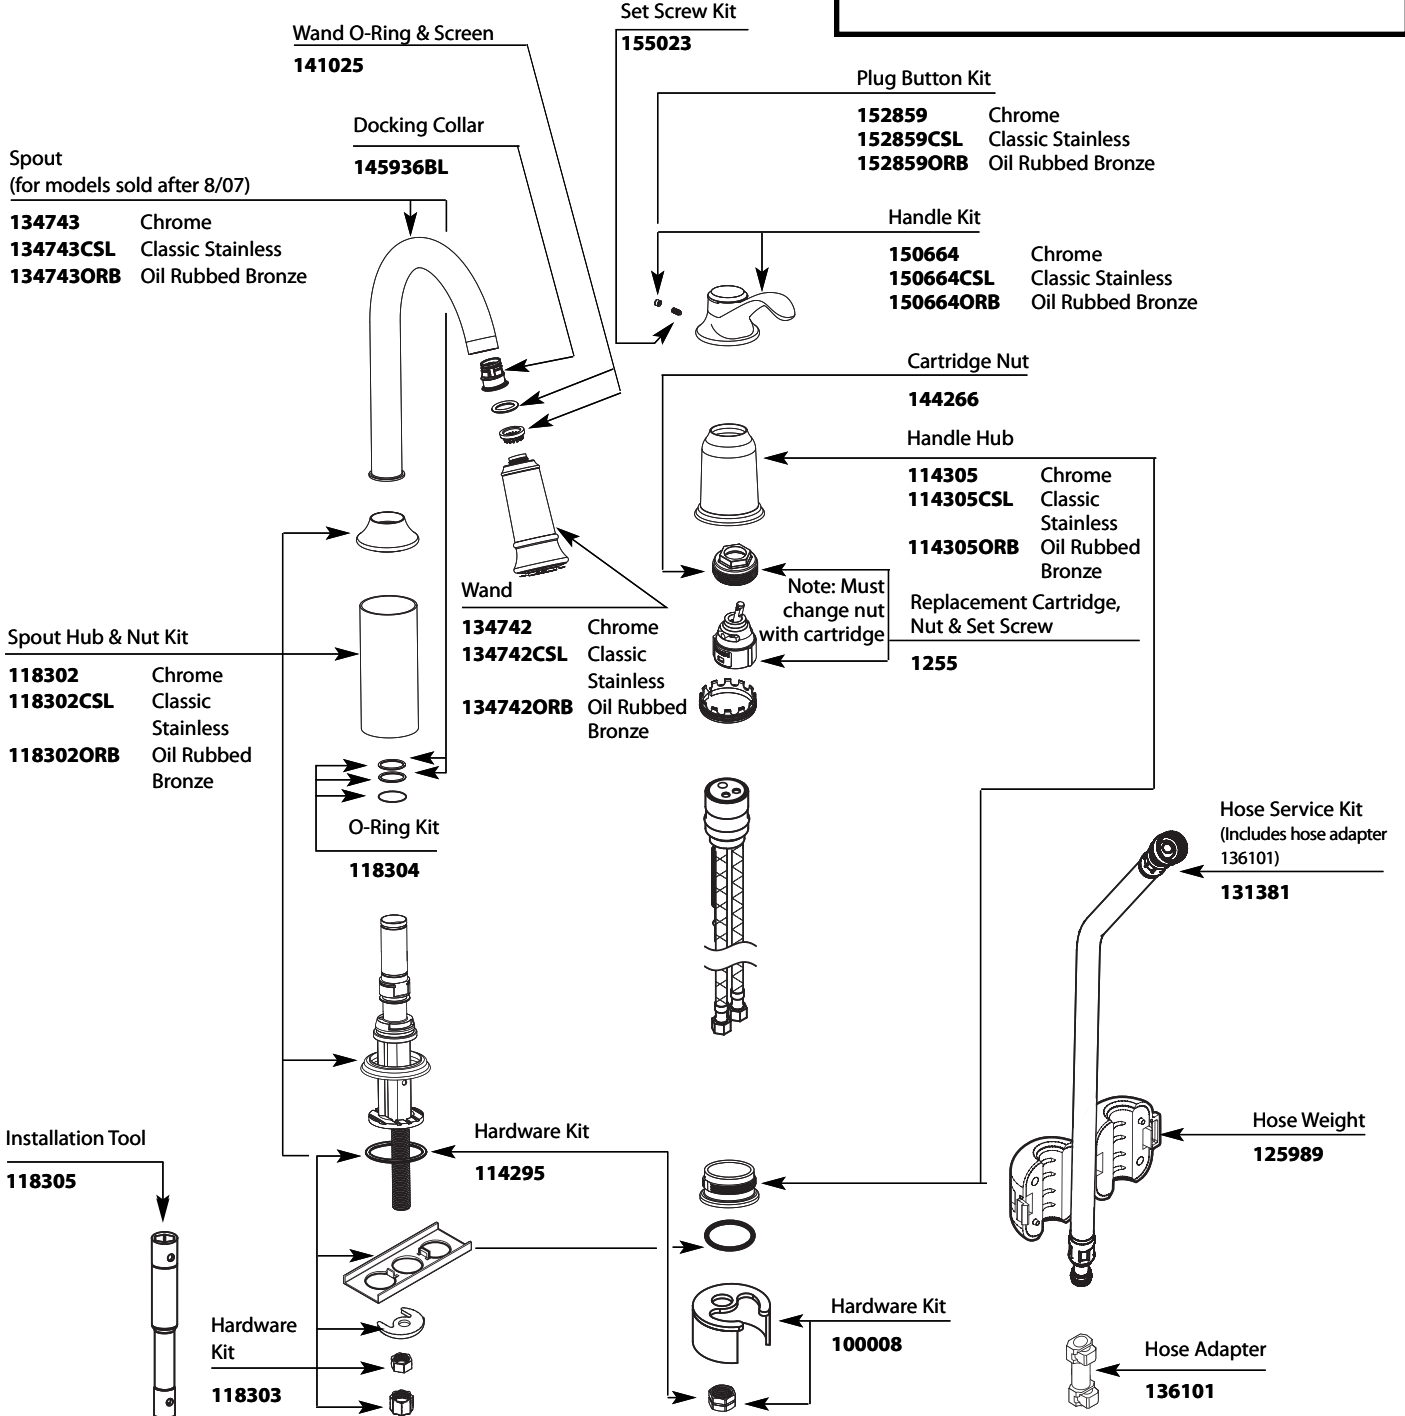

Note: Must change nut with cartridge

Replacement Cartridge, Nut & Set Screw
1255

**HOSE/HOSE WEIGHT
PRIOR TO 6/2011**

Hose Kit
124662

Weight Kit
125989

INCLUDES OLD SPOUT SERVICE KIT
140249, 140249CSL, 140249ORB

**HANDLE PLUG BUTTON
PRIOR TO 1/2011**

Plug Button Kit
137403

Buy it for looks. Buy it for life.®

Illustrated Parts

■ Order by Part Number

Aberdeen™ Single Handle High Arc Pull Down Kitchen Faucet		
MODEL	HANDLE	FINISH
7590C	Lever	Chrome
7590CSL	Lever	Classic Stainless
7590ORB	Lever	Oil Rubbed Bronze

Buy it for looks. Buy it for life.®

■ Order by Part Number

Illustrated Parts

Aberdeen™ Single Handle High Arc Pull Down Kitchen Faucet

MODEL	HANDLE	FINISH
7590C	Lever	Chrome
7590CSL	Lever	Classic Stainless
7590ORB	Lever	Oil Rubbed Bronze
Discontinued		
7590SL	Lever	Stainless
7590W	Lever	Glacier

Buy it for looks. Buy it for life.®

■ Order by Part Number

Illustrated Parts

Aberdeen™ Single Handle High Arc Pull Down Kitchen Faucet

MODEL	HANDLE TYPE	FINISH
7590C	Lever	Chrome
Discontinued		
7590S	Lever	Sand
7590W	Lever	Glacier
7590V	Lever	Ivory
7590SL	Lever	Stainless
7590CPR	Lever	Copper