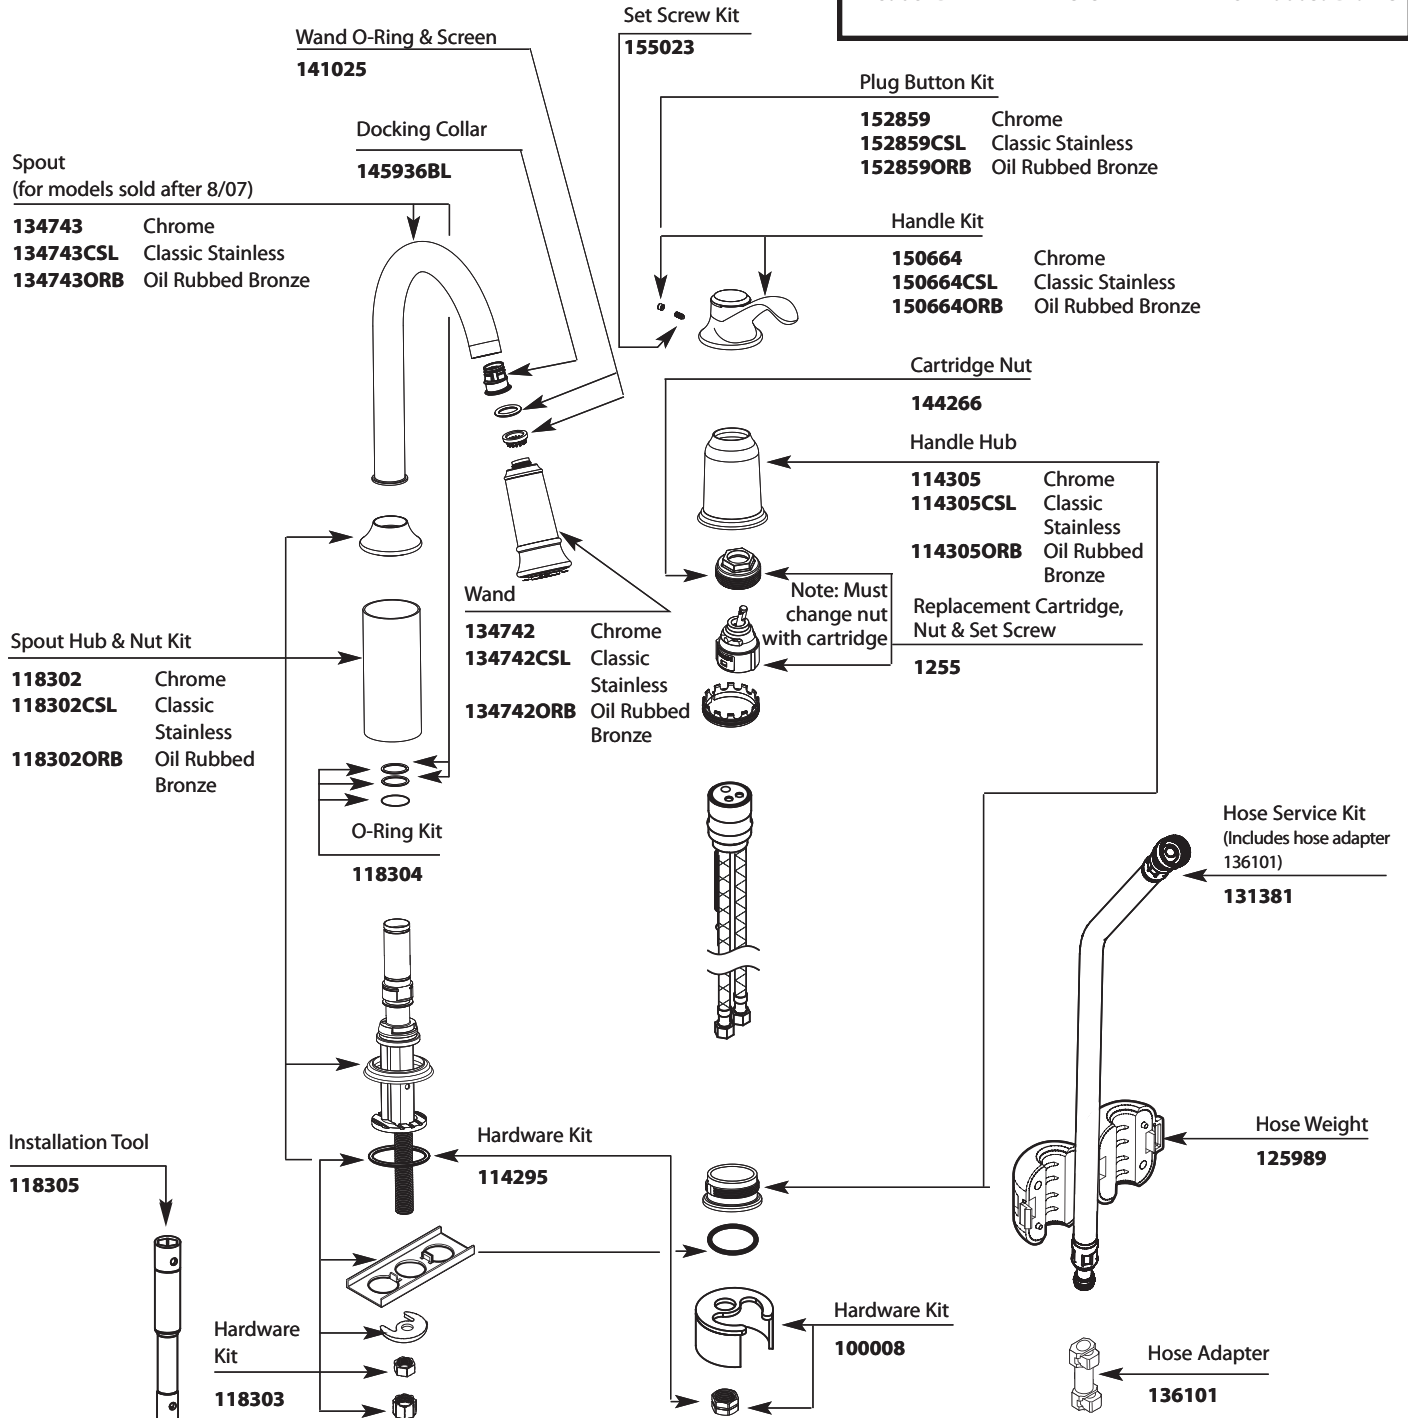

Note: Must change nut with cartridge

Replacement Cartridge, Nut & Set Screw
1255

**HOSE/HOSE WEIGHT
PRIOR TO 6/2011**

Hose Kit
124662

Weight Kit
125989

**INCLUDES OLD
SPOUT SERVICE KIT
140249, 140249CSL,
140249ORB**

**HANDLE PLUG BUTTON
PRIOR TO 1/2011**

Plug Button Kit
137403

Buy it for looks. Buy it for life.®

Order by Part Number

Illustrated Parts

Aberdeen™ Single Handle High Arc Pull Down Kitchen Faucet

MODEL	HANDLE	FINISH
7590C	Lever	Chrome
7590CSL	Lever	Classic Stainless
7590ORB	Lever	Oil Rubbed Bronze

Buy it for looks. Buy it for life.®

■ Order by Part Number

Illustrated Parts

Aberdeen™ Single Handle High Arc Pull Down Kitchen Faucet

MODEL	HANDLE	FINISH
7590C	Lever	Chrome
7590CSL	Lever	Classic Stainless
7590ORB	Lever	Oil Rubbed Bronze
Discontinued		
7590SL	Lever	Stainless
7590W	Lever	Glacier

Buy it for looks. Buy it for life.®

■ Order by Part Number

Illustrated Parts

Aberdeen™ Single Handle High Arc Pull Down Kitchen Faucet

MODEL	HANDLE TYPE	FINISH
7590C	Lever	Chrome
Discontinued		
7590S	Lever	Sand
7590W	Lever	Glacier
7590V	Lever	Ivory
7590SL	Lever	Stainless
7590CPR	Lever	Copper