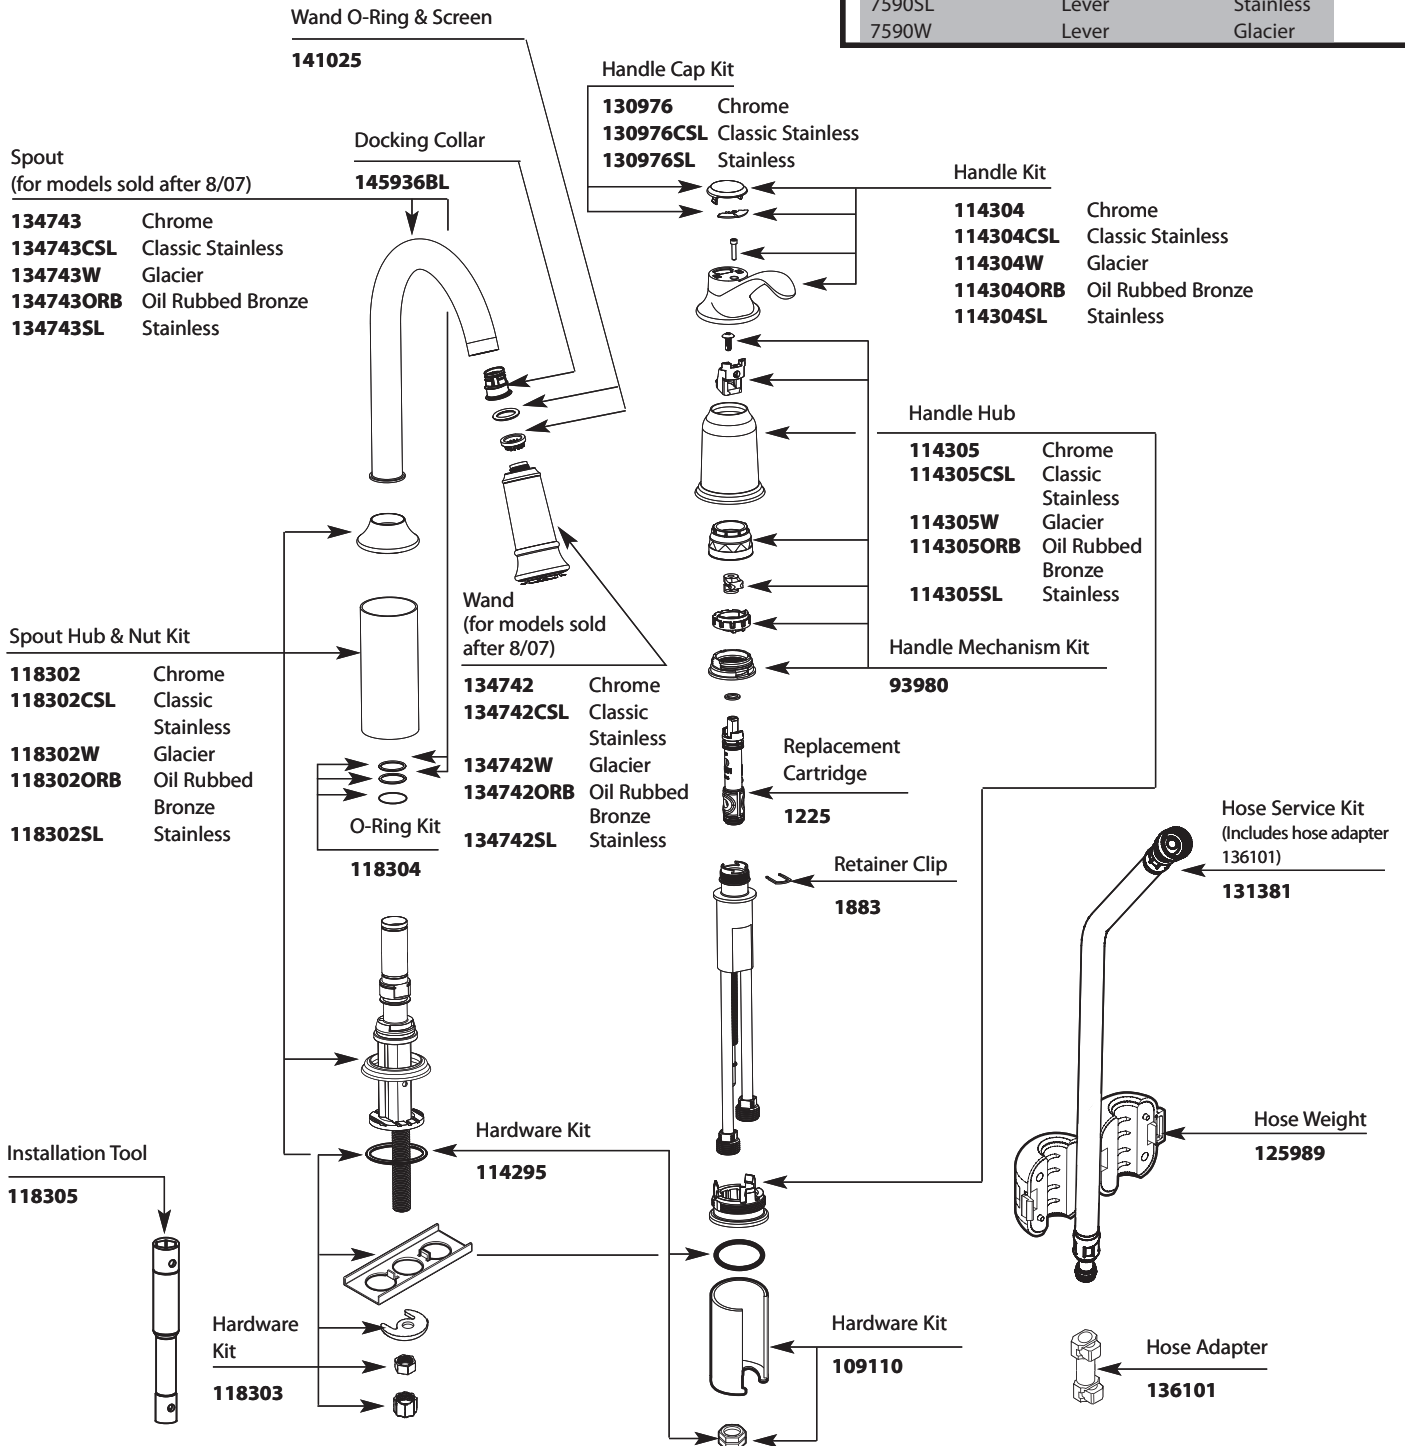

Note: Must change nut with cartridge

Replacement Cartridge, Nut & Set Screw
1255

**HOSE/HOSE WEIGHT
PRIOR TO 6/2011**

Hose Kit
124662

Weight Kit
125989

**INCLUDES OLD
SPOUT SERVICE KIT
140249, 140249CSL,
140249ORB**

**HANDLE PLUG BUTTON
PRIOR TO 1/2011**

Plug Button Kit
137403

Buy it for looks. Buy it for life.®

Order by Part Number

Illustrated Parts

Aberdeen™ Single Handle High Arc Pull Down Kitchen Faucet

MODEL	HANDLE	FINISH
7590C	Lever	Chrome
7590CSL	Lever	Classic Stainless
7590ORB	Lever	Oil Rubbed Bronze

Buy it for looks. Buy it for life.®

■ Order by Part Number

Illustrated Parts

Aberdeen™ Single Handle High Arc Pull Down Kitchen Faucet

MODEL	HANDLE	FINISH
7590C	Lever	Chrome
7590CSL	Lever	Classic Stainless
7590ORB	Lever	Oil Rubbed Bronze
Discontinued		
7590SL	Lever	Stainless
7590W	Lever	Glacier