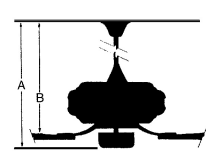

MEASUREMENTS

Blade Finish:	Reversible Blades:		
	No		
Blade Material:	Slope:		
MDF	Yes		
Blade Sweep:	No. of Blades:	Blade Pitch:	Hanging Weight:
52"	5	11.5	17.2
Downrod 1:	Downrod 1 Outside Dia:	Downrod 2:	Downrod 2 Outside Dia:
4	.75		
Ceiling to Lowest Point: (Dim A)	Ceiling to Blade (Dim B)	Lead Wire:	Motor Size:
18.75	9.75	80	153MM x 13MM

GLASS

Description:	Material:
	GLASS
Part No.:	Quantity:
	1
Width:	Height:
12.01	4.92
	Length:
	12.01

FAN CONTROLS

Pull Chain Control:	Works with Remote Control:	Works with Wall Control:
Yes	No	No
Reversible:	Included Remote Control:	Included Wall Control:
Yes		
	Compatible Remote Control(s):	Compatible Wall Control(s):