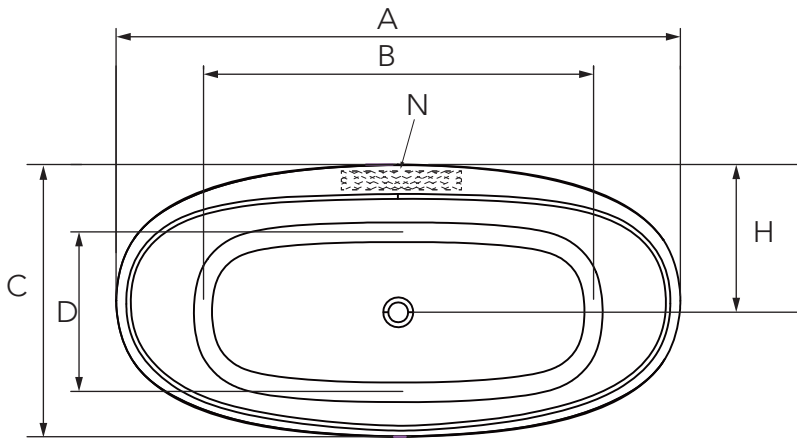

### **Product Features**

- Constructed of acrylic
- Seamless 1-piece
- Self-leveling feet simplify installation
- White linear overflow plate
- Integral overflow drain
- White toe-tap drain included
- Center drain
- Ample space for deck mounting a filler
- cUPC/IAPMO listed
- 24° degree lumbar support degree lumbar support
- PFFS05931WH Water capacity: 58 gal (220 L)
- PFFS06731WH Water capacity: 70 gal (265 L)

### **Model Numbers:**

PFFS05931WH 59" x 31-1/2" x 23-5/8"

PFFS06731WH 67" x 31-1/2" x 23-5/8"

## Product Specifications

Dimension/ Models	A	B	C	D	E	F	G	H
PFFS05931WH	59"	39-3/8"	31-1/2"	20"	23-5/8"	14-3/4"	3"	17-1/4"
	1500mm	1000mm	800mm	510mm	600mm	375mm	75mm	440mm
PFFS06731WH	67"	47-1/4"	31-1/2"	20"	23-5/8"	14-3/4"	3"	17-1/4"
	1700mm	1200mm	800mm	510mm	600mm	375mm	75mm	440mm

I	J	K	L	M	N
32-1/4"	16-1/8"	14-1/8"	44-7/8"	23-5/8"	2-3/8" x 19-5/8"
820mm	410mm	360mm	1140mm	600mm	60mm x 500mm
32-1/4"	16-1/8"	14-1/8"	52-3/4"	23-5/8"	2-3/8" x 23-5/8"
820mm	410mm	360mm	1340mm	600mm	60mm x 600mm