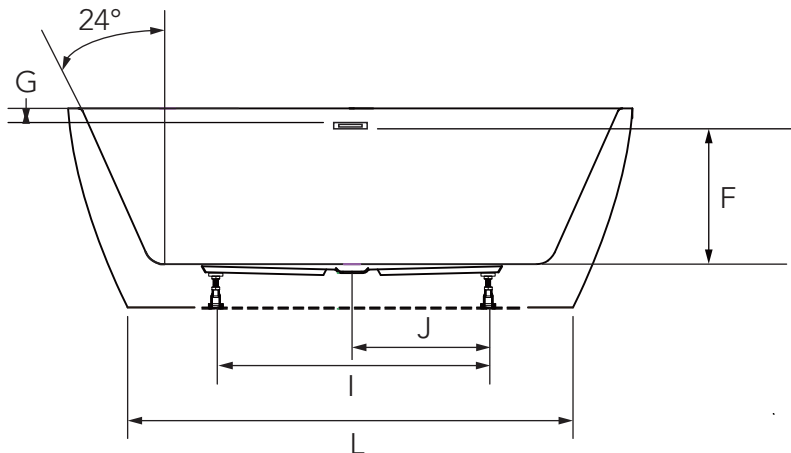

### **Product Features**

- Constructed of acrylic
- Seamless 1-piece
- Self-leveling feet simplify installation
- White linear overflow plate
- Integral overflow drain
- White toe-tap drain included
- Center drain
- Ample space for deck mounting a filler
- cUPC/IAPMO listed
- 24° degree lumbar support degree lumbar support
- PFFS05931WH Water capacity: 58 gal (220 L)
- PFFS06731WH Water capacity: 70 gal (265 L)

## Product Specifications

Dimension/ Models	A	B	C	D	E	F	G	H
PFFS05931WH	59"	39-3/8"	31-1/2"	20"	23-5/8"	14-3/4"	3"	17-1/4"
	1500mm	1000mm	800mm	510mm	600mm	375mm	75mm	440mm
PFFS06731WH	67"	47-1/4"	31-1/2"	20"	23-5/8"	14-3/4"	3"	17-1/4"
	1700mm	1200mm	800mm	510mm	600mm	375mm	75mm	440mm

I	J	K	L	M	N
32-1/4"	16-1/8"	14-1/8"	44-7/8"	23-5/8"	2-3/8" x 19-5/8"
820mm	410mm	360mm	1140mm	600mm	60mm x 500mm
32-1/4"	16-1/8"	14-1/8"	52-3/4"	23-5/8"	2-3/8" x 23-5/8"
820mm	410mm	360mm	1340mm	600mm	60mm x 600mm