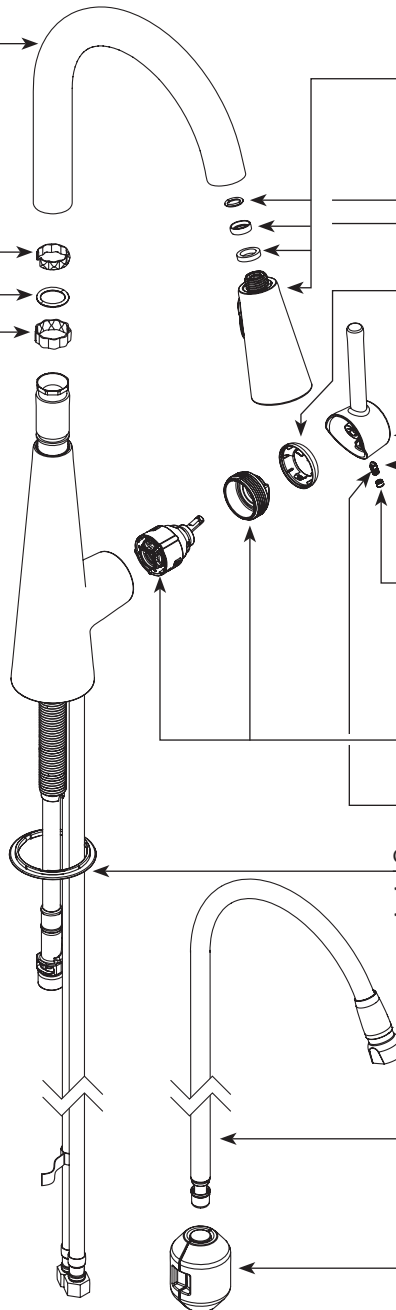

■ Order by Part Number

*There is more than 1 version of this model.
Page down to identify the version you have.*

SLEEK™ Single-Handle High Arc Pulldown Kitchen Faucet		
MODEL	HANDLE	FINISH
7864	Lever	Chrome
7864SRS	Lever	Spot Resist Stainless
7864BL	Lever	Matte Black
7864BLS	Lever	Black Stainless

Cartridge, Cartridge Nut and Set Screw

160657

Set Screw (Requires 3/32" set screw)

155023

Gasket Kit

143338

- 143338BL** Chrome
- Matte Black
(Use for Spot Resist Stainless)

Pulldown Hose Kit

150259

Weight Kit

150260

■ Order by Part Number

SLEEK™ Single-Handle High Arc Pulldown Kitchen Faucet		
MODEL	HANDLE	FINISH
7864	Lever	Chrome
7864SRS	Lever	Spot Resist Stainless
7864BL	Lever	Matte Black

Spout Kit

Plug Button

- 152859** Chrome
- 152859SRS** Spot Resist Stainless
- 152859BL** Matte Black

Cartridge, Cartridge Nut and Set Screw

- 160657**

Set Screw (Requires 3/32" set screw)

- 155023**

Gasket Kit

- 143338** Chrome
- 143338BL** Matte Black
(Use for Spot Resist Stainless)