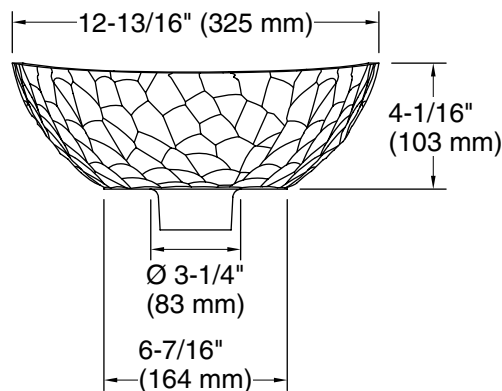

FEATURES

P70368

- Constructed of durable cast stone material
- Simple shape and diminutive scale make Argile a superb selection for double master installations or a powder room
- Recommended pairing with Kallista wall-mounted or vessel-height faucets
- Honed white is a matte finish with the natural appeal of honed stone
- Matte surface finish on the internal and external surfaces of the vessel

PRODUCT INFORMATION	
Fixture*:	
Basin Area	19-3/16" (487 mm) x 12-1/8" (308 mm)
Water Depth	3-3/4" (95 mm)
Drain Hole	Ø 1-3/4" (44 mm)
Weight	13 lbs (5.9 kg)
*Approximate measurements for comparison only.	

INSTALLATION NOTES
All dimensions are nominal.

SPECIFIED MODEL		
Model	Description	Finishes
P70368-00	Argile Vessel Lavatory	<input type="checkbox"/> HW1 Honed White

We reserve the right to make revisions without notice in the design of products or in packaging unless this right has specifically been waived at the time the order is accepted.