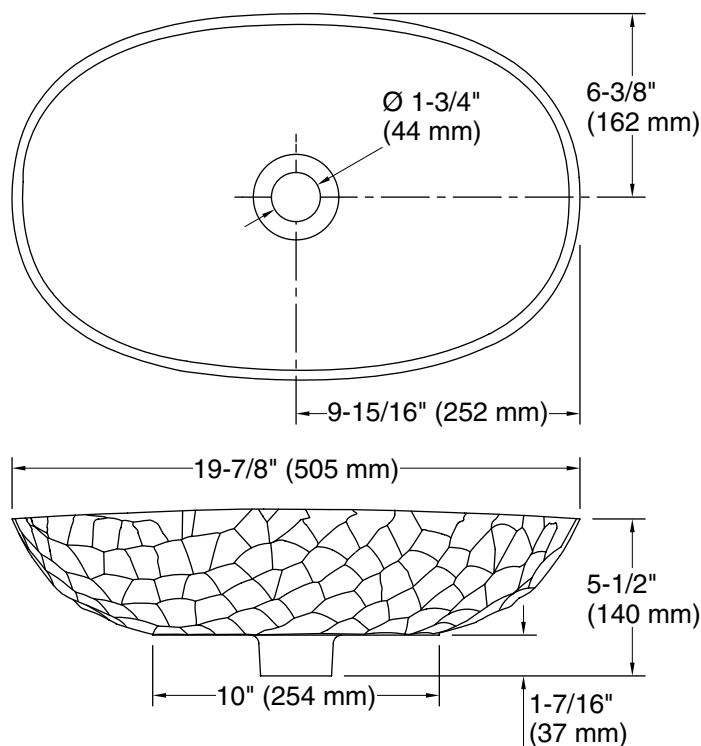

FEATURES

P70368

- Constructed of durable cast stone material
- Simple shape and diminutive scale make Argile a superb selection for double master installations or a powder room
- Recommended pairing with Kallista wall-mounted or vessel-height faucets
- Honed white is a matte finish with the natural appeal of honed stone
- Matte surface finish on the internal and external surfaces of the vessel

PRODUCT INFORMATION	
Fixture*:	
Basin Area	19-3/16" (487 mm) x 12-1/8" (308 mm)
Water Depth	3-3/4" (95 mm)
Drain Hole	Ø 1-3/4" (44 mm)
Weight	13 lbs (5.9 kg)
*Approximate measurements for comparison only.	

INSTALLATION NOTES
All dimensions are nominal.

SPECIFIED MODEL		
Model	Description	Finishes
P70368-00	Argile Vessel Lavatory	<input type="checkbox"/> HW1 Honed White

We reserve the right to make revisions without notice in the design of products or in packaging unless this right has specifically been waived at the time the order is accepted.