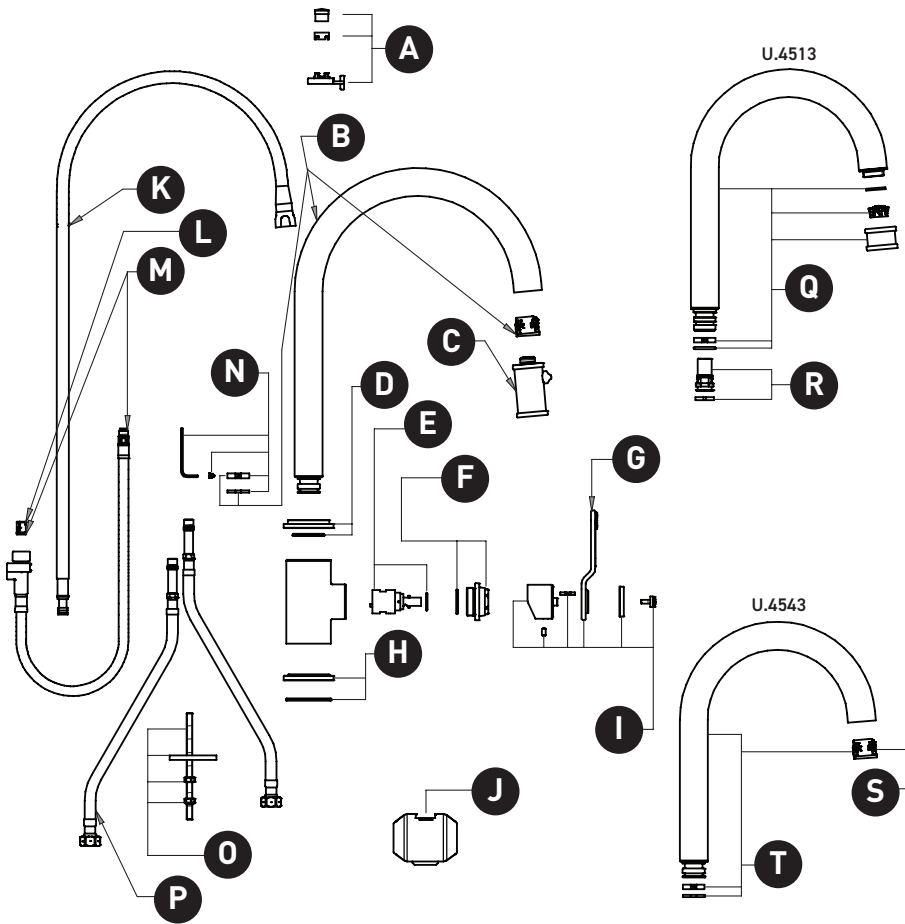

**ORDER BY PART NUMBER**

**ILLUSTRATED PARTS**

**U.4544 U.4543 U.4513**

U.4544HT - Single Lever Pull Down  
(handle textured)

U.4544HS - Single Lever Pull Down  
(handle smooth)

U.4543HT - Prep Pull Down  
(handle textured)

U.4543HS - Prep Pull Down  
(handle smooth)

U.4513HT - Prep Single Lever Mixer  
(handle textured)

U.4513HS - Prep Single Lever Mixer  
(handle smooth)

ID	Kit Number	Finish
A	9.25744	N/A
B	9.201211* (C Spout)	See below
	9.201233* (U Spout)	See below
C	9.13046*	See below
D	9.12433*	See below
E	9.13691	N/A
F	9.16433*	See below
G	9.01472* (smooth)	See below
	9.01471* (textured)	See below
H	9.18433*	See below
I	9.011250* (smooth)	See below
	9.011251* (textured)	See below
J	9.26745	N/A
K	9.28744*	See below
L	9.13744	N/A
M	9.28745	N/A
N	9.19403	N/A
O	9.26400	N/A
P	9.28748	N/A
Q	9.201222*	See below
R	9.13363	N/A
S	9.19746	N/A
T	9.201218*	See below

**PIEZAS ILUSTRADAS**

**U.4544 U.4543 U.4513**

U.4544HT - Descenso de una sola palanca  
(mango texturizado)

U.4544HS - Descenso de una sola palanca  
(mango suave)

U.4543HT - Preparación desplegable  
(mango texturizado)