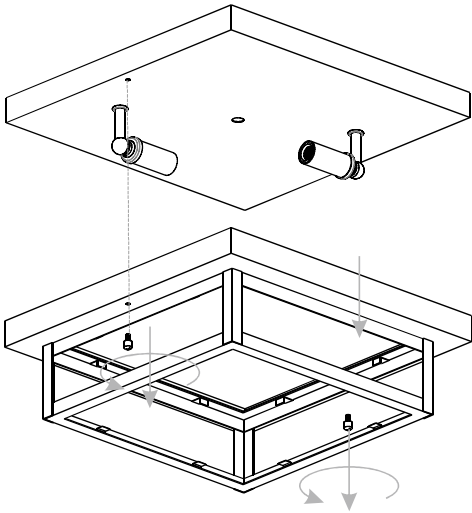

INSTALLATION

1 Remove Cage