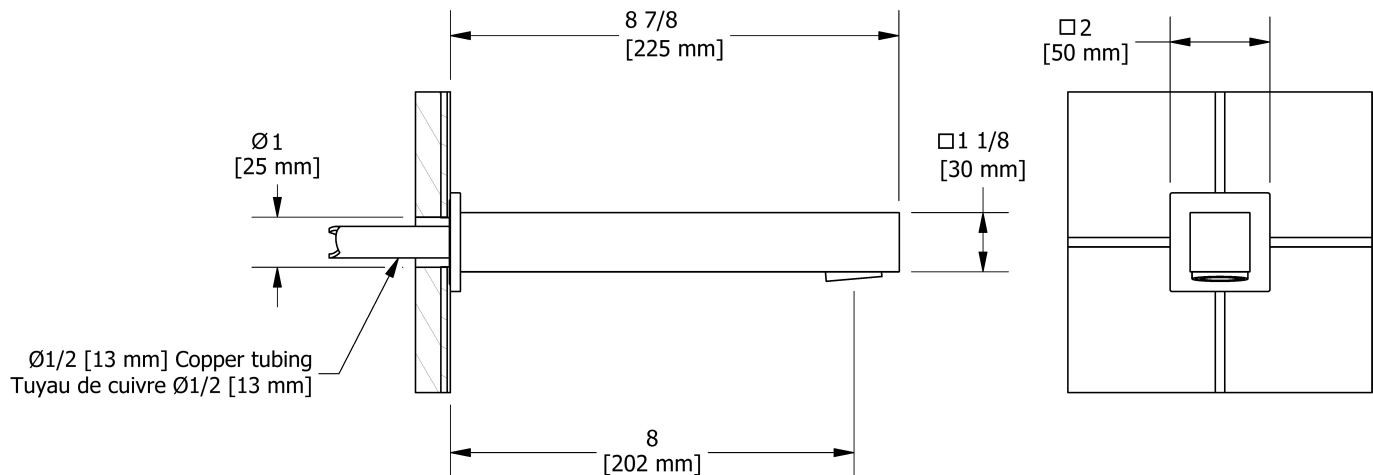

Specifications

Descriptions

- Brass
- ½" copper slip fit inlet

Available colors

- C : Chrome
- BN : Brushed Nickel (PVD)
- PN : Polished Nickel (PVD)

Certifications

- CSA B125.1
- ASME A112.18.1
- CMR248 Approval

Square wall-mount tub spout
885

UPC®

Sizes, models and finishes may differ from thoses presented.

Warranty

This Riobel Inc. product you have purchased carries a Limited Lifetime Warranty on the chrome, PVD finish, blacks and all working parts and is guaranteed from the initial purchase date against all manufacturing defects. All other finishes, including plastic components, are guaranteed for one year. All electric and/or electronic parts are covered by a 5-year limited warranty. The warranty offered on our products will be honored only if the installation is performed by a certified master plumber.