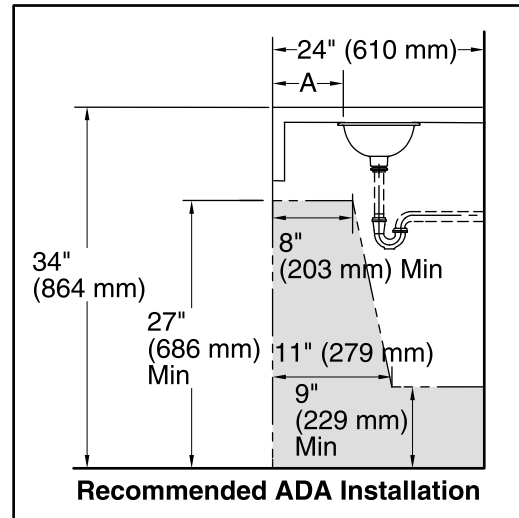

Features

- Vitreous china.
- Drop-in or under-mount.
- 13-1/4" (337 mm) diameter

Recommended Accessories

K- 9018 P-Trap

Components

Additional included component/s: Adjustable Linkage, and Basin Clamp Assembly (under-mount only).

96 Biscuit

47 Almond

	A
Drop-in	4-3/8" (137 mm)
Under-mount (shown)	4-3/8" (137 mm)

Technical Information

All product dimensions are nominal.

Installation:	Drop-In, Under-mount
Bowl area	Diameter: 10-5/8" (270 mm) Water depth: 4-3/4" (121 mm)
Drain hole:	1-3/4" (44 mm)
Template:	116214-7, required, included

Notes

Install this product according to the installation guide.

Spout must be a minimum of 4-1/2" (114 mm) long for adequate clearance into bathroom sink.

Supplied basin clamp assembly for under-mount installation requires 1" (25 mm) minimum countertop thickness. Installer must supply hardware for thinner countertops.