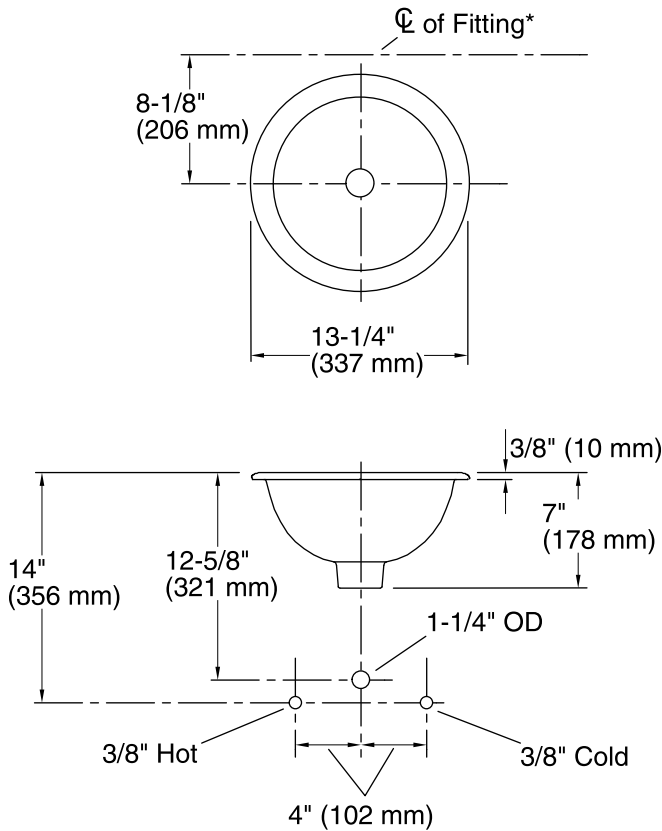

Features

- Vitreous china.
- Drop-in or under-mount.
- 13-1/4" (337 mm) diameter

Recommended Accessories

K- 9018 P-Trap

Components

Additional included component/s: Adjustable Linkage, and Basin Clamp Assembly (under-mount only).

96 Biscuit

47 Almond

	A
Drop-in	4-3/8" (137 mm)
Under-mount (shown)	4-3/8" (137 mm)

Technical Information

All product dimensions are nominal.

Installation:	Drop-In, Under-mount
Bowl area	Diameter: 10-5/8" (270 mm) Water depth: 4-3/4" (121 mm)
Drain hole:	1-3/4" (44 mm)
Template:	116214-7, required, included

Notes

Install this product according to the installation guide.

Spout must be a minimum of 4-1/2" (114 mm) long for adequate clearance into bathroom sink.

Supplied basin clamp assembly for under-mount installation requires 1" (25 mm) minimum countertop thickness. Installer must supply hardware for thinner countertops.