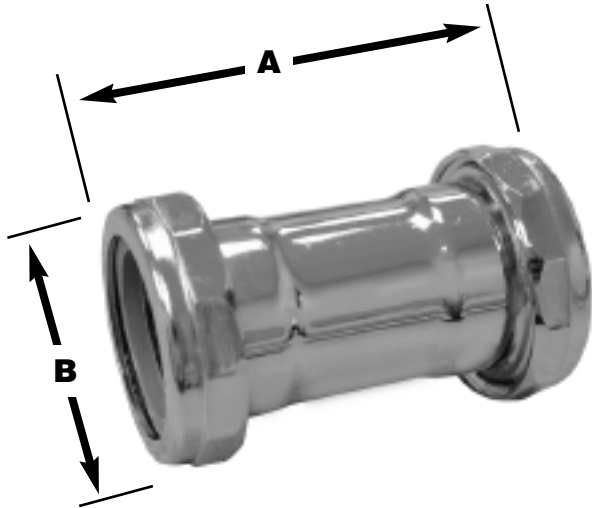

## DOUBLE SLIP COUPLING

### features and benefits:

- Chrome Plated Brass
- 22 gauge

This product and others like it can be found in the Jones Stephens catalog. Call today to order your catalog or download it from our website: [www.plumbest.com](http://www.plumbest.com)

PART NO.	SIZE	DESCRIPTION	A	B
<input type="checkbox"/> T74-001	1-1/4"	Coupling	3-3/8"	1-3/4"
<input type="checkbox"/> T74-002	1-1/2"	Coupling	3"	2"

jones stephens corporation  
3249 moody parkway • moody, alabama 35004  
toll free phone: 1-800-355-6637 • toll free fax: 1-800-462-6991  
[www.plumbest.com](http://www.plumbest.com)