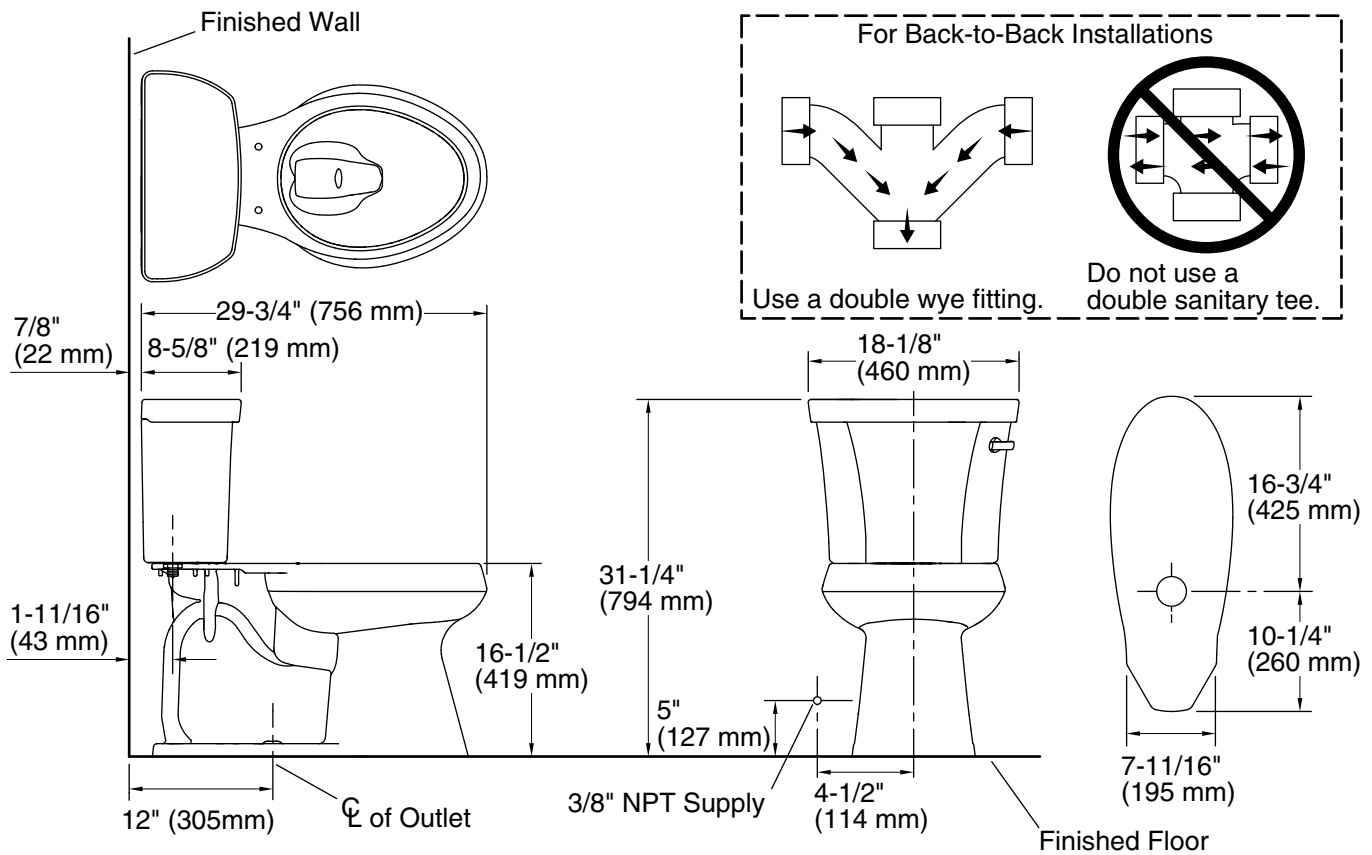

## Installation

- Three-bolt quick-connect installation.
- Seat and supply line sold separately.
- Standard 12" (305 mm) rough-in.

## Technical Information

All product dimensions are nominal.

Toilet type:	Two-piece, Floor-mount
Waste Outlet:	Floor
Bowl shape:	Elongated
Flush type:	Class Five®
Trap passageway:	2-1/8" (54 mm)
Water Consumption	
Full:	1.28 gpf (4.8 lpf)
Water surface size:	10-5/8" x 8" (269 mm x 203 mm)
Rim to water surface:	5-3/8" (137 mm)
Rough-in:	12" (305 mm)
Seat-mounting holes:	5-1/2" (140 mm)