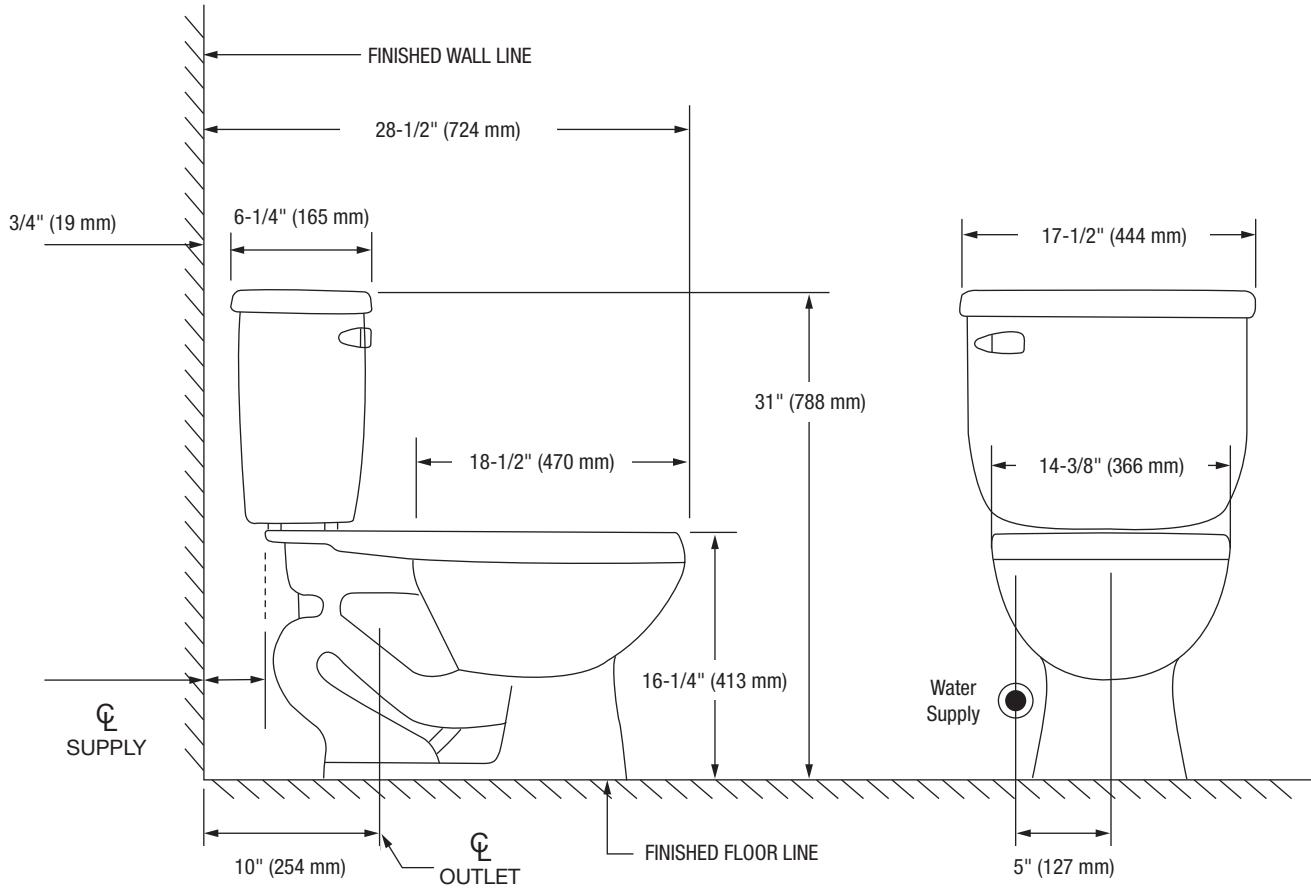

Available Colors: White (WH)

Tank

PF5110WHM 10" Rough-in Tank

PF5110RWHM 10" Rough-in Right Hand Tank

Bowl

PF1402TWH Elongated, Comfort Height Bowl-16-1/4"

This product comes complete with installation, operating, care and maintenance instructions. All PROFLO fixtures carry a lifetime limited warranty on the vitreous china and a 5-year limited warranty on the fittings. Visit ferguson.com for detailed warranty information.

Jerritt

Two-Piece Elongated Bowl Toilet

Bowl Footprint Dimensions

Note: All dimensions and specifications are nominal and may vary: Dimensions of 8" and greater have a tolerances of +3%. Dimensions less than 8" have a tolerances of +5%.

Jerritt

Two-Piece Elongated Bowl Toilet

Product Features

- 1.6 GPF
- Gravity-fed Siphon Jet Flush
- Vitreous China
- 17" Elongated ADA Bowl
- Rough-in: 10"
- Flush Valve: 2"
- Trapway: 2" Fully Glazed
- Water Spot: 7" x 6"
- Front Mounted Color Match Trip Lever
- Sanitary bar on bowl for easy cleaning
- Quick connect, two-bolt "tank-to-bowl" installation