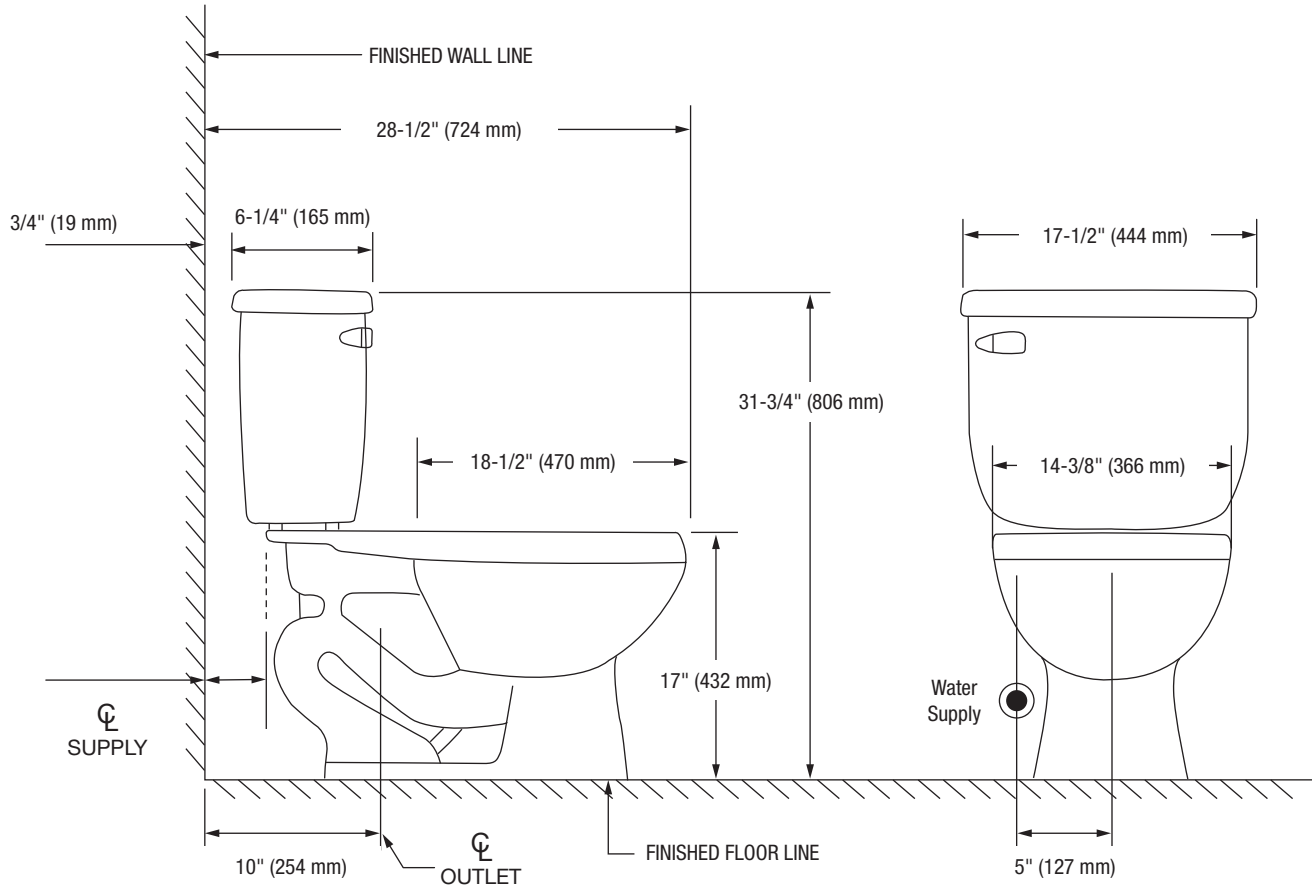

Jerritt

Two-Piece Elongated Bowl Toilet

Bowl Footprint Dimensions

Note: All dimensions and specifications are nominal and may vary: Dimensions of 8" and greater have a tolerances of +3%. Dimensions less than 8" have a tolerances of +5%.

Jerritt

Two-Piece Elongated Bowl Toilet

Product Features

- 1.6 GPF
- Gravity-fed Siphon Jet Flush
- Vitreous China
- 17" Elongated ADA Bowl
- Rough-in: 10"
- Flush Valve: 2"
- Trapway: 2" Fully Glazed
- Water Spot: 7" x 6"
- Front Mounted Color Match Trip Lever
- Sanitary bar on bowl for easy cleaning
- Quick connect, two-bolt "tank-to-bowl" installation

Available Colors: White (WH)

Tank

PF5110WHM 10" Rough-in Tank

PF5110RWHM 10" Rough-in Right Hand Tank

Bowl

PF1403TWH Elongated ADA Bowl - 17"

This product comes complete with installation, operating, care and maintenance instructions. All PROFLO fixtures carry a lifetime limited warranty on the vitreous china and a 5-year limited warranty on the fittings. Visit ferguson.com for detailed warranty information.