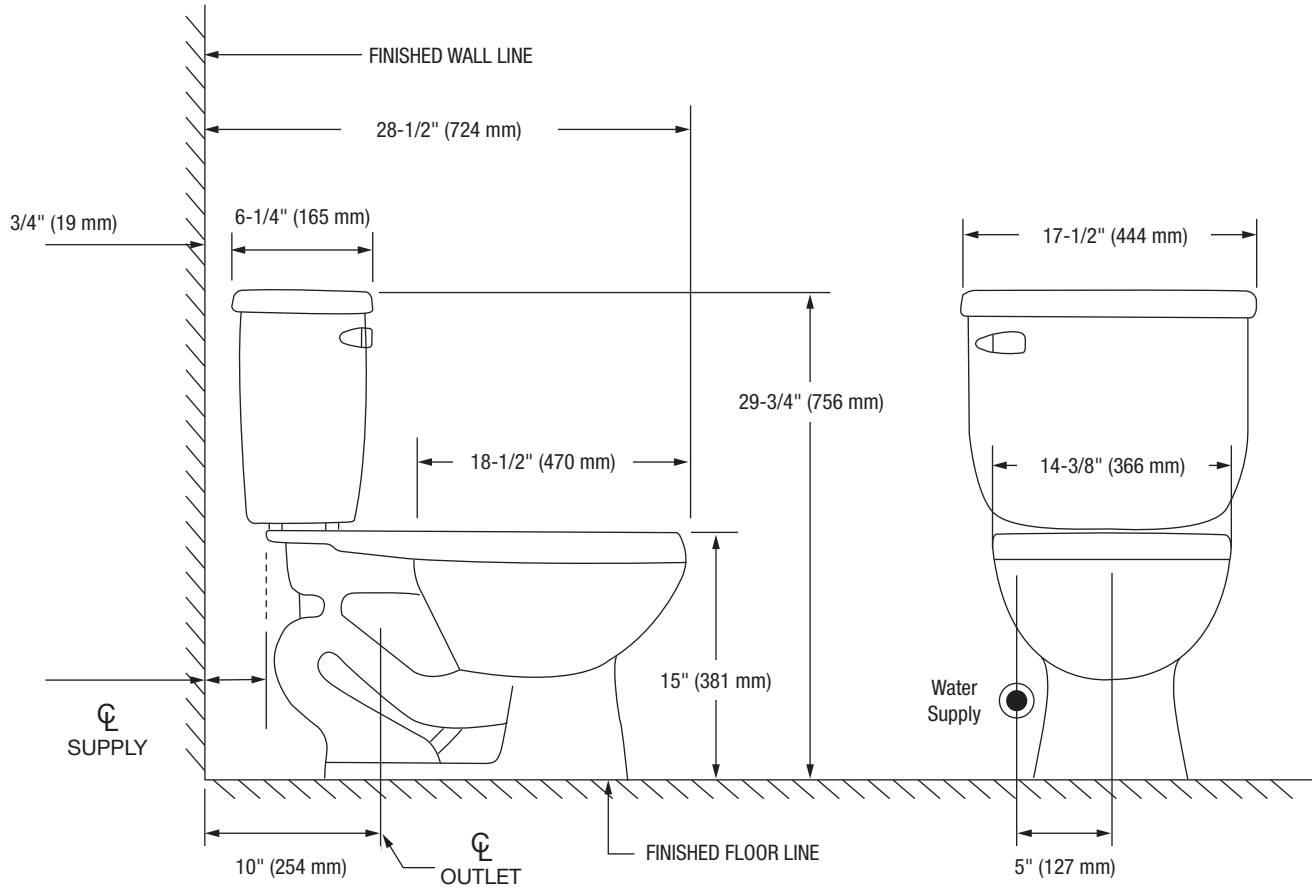

Jerritt

Two-Piece Elongated Bowl Toilet

Product Features

- 1.6 GPF
- Gravity-fed Siphon Jet Flush
- Vitreous China
- 15" Elongated Bowl
- Rough-in: 10"
- Flush Valve: 2"
- Trapway: 2" Fully Glazed
- Water Spot: 7" x 6"
- Front Mounted Color Match Trip Lever
- Sanitary bar on bowl for easy cleaning
- Quick connect, two-bolt "tank-to-bowl" installation

Jerritt

Two-Piece Elongated Bowl Toilet

Bowl Footprint Dimensions

Note: All dimensions and specifications are nominal and may vary: Dimensions of 8" and greater have a tolerances of +3%. Dimensions less than 8" have a tolerances of +5%.

Jerritt

Two-Piece Elongated Bowl Toilet

Product Features

- 1.6 GPF
- Gravity-fed Siphon Jet Flush
- Vitreous China
- 16-1/4" Elongated Bowl
- Rough-in: 10"
- Flush Valve: 2"
- Trapway: 2" Fully Glazed
- Water Spot: 7" x 6"
- Front Mounted Color Match Trip Lever
- Sanitary bar on bowl for easy cleaning
- Quick connect, two-bolt "tank-to-bowl" installation