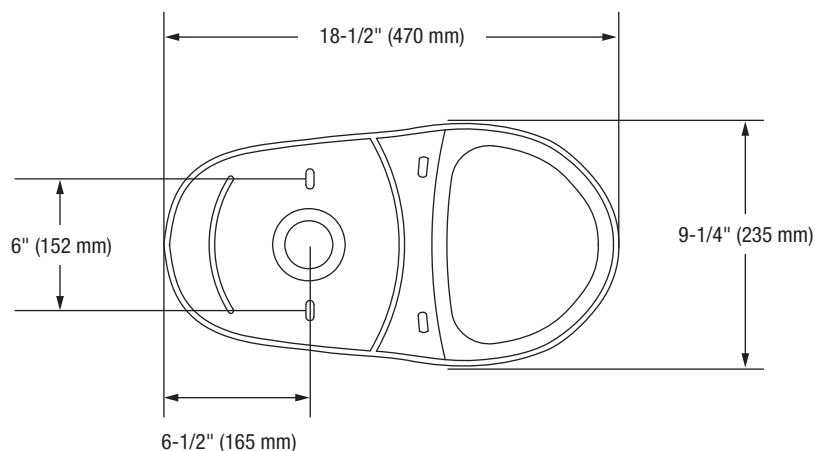

Jerritt

Two-Piece Elongated Bowl Toilet

Bowl Footprint Dimensions

Note: All dimensions and specifications are nominal and may vary: Dimensions of 8" and greater have a tolerances of +3%. Dimensions less than 8" have a tolerances of +5%.

Jerritt

Two-Piece Elongated Bowl Toilet

Product Features

- 1.6 GPF
- Gravity-fed Siphon Jet Flush
- Vitreous China
- 17" Elongated ADA Bowl
- Rough-in: 10"
- Flush Valve: 2"
- Trapway: 2" Fully Glazed
- Water Spot: 7" x 6"
- Front Mounted Color Match Trip Lever
- Sanitary bar on bowl for easy cleaning
- Quick connect, two-bolt "tank-to-bowl" installation