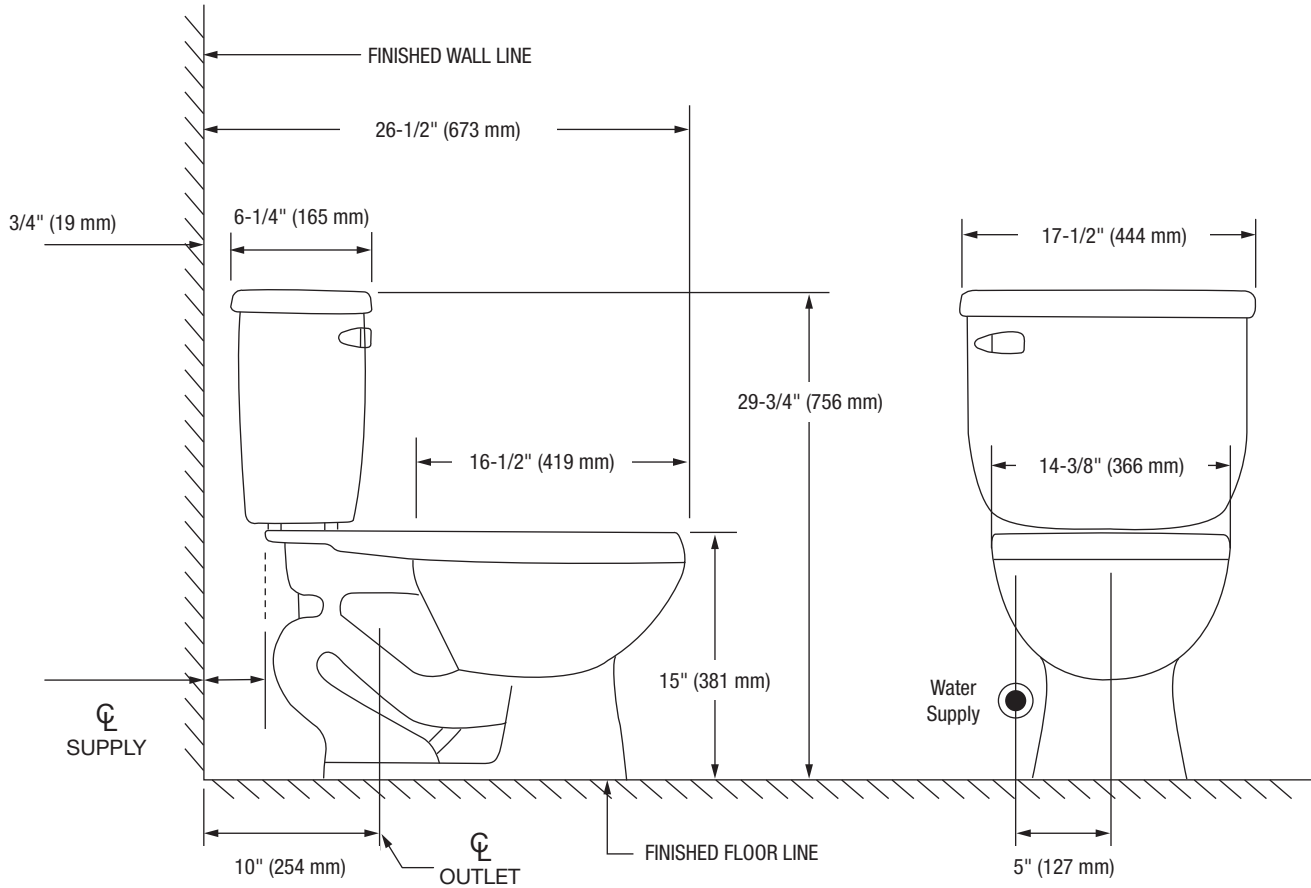

Jerritt

Two-Piece Round Front Toilet

Product Features

- 1.6 GPF
- Gravity-fed Siphon Jet Flush
- Vitreous China
- 15" Round Front Bowl
- Rough-in: 10"
- Flush Valve: 2"
- Trapway: 2" Fully Glazed
- Water Spot: 6" x 5-1/2"
- Front Mounted Color Match Trip Lever
- Sanitary bar on bowl for easy cleaning
- Quick connect, two-bolt "tank-to-bowl" installation

Jerritt

Two-Piece Round Front Toilet

Bowl Footprint Dimensions

Note: All dimensions and specifications are nominal and may vary: Dimensions of 8" and greater have a tolerances of +3%. Dimensions less than 8" have a tolerances of +5%.

Jerritt

Two-Piece Elongated Bowl Toilet

Product Features

- 1.6 GPF
- Gravity-fed Siphon Jet Flush
- Vitreous China
- 15" Elongated Bowl
- Rough-in: 10"
- Flush Valve: 2"
- Trapway: 2" Fully Glazed
- Water Spot: 7" x 6"
- Front Mounted Color Match Trip Lever
- Sanitary bar on bowl for easy cleaning
- Quick connect, two-bolt "tank-to-bowl" installation

Jerritt

Two-Piece Elongated Bowl Toilet

Bowl Footprint Dimensions

Note: All dimensions and specifications are nominal and may vary: Dimensions of 8" and greater have a tolerances of +3%. Dimensions less than 8" have a tolerances of +5%.