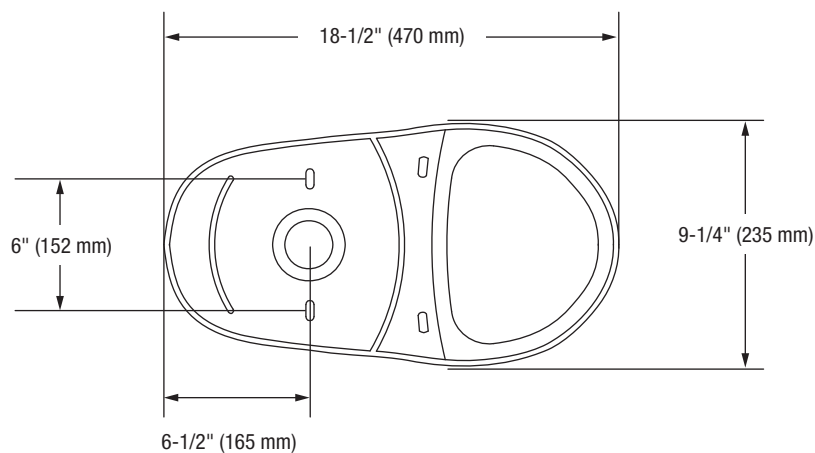

Jerritt

Two-Piece Elongated Bowl Toilet

Bowl Footprint Dimensions

Note: All dimensions and specifications are nominal and may vary: Dimensions of 8" and greater have a tolerances of +3%. Dimensions less than 8" have a tolerances of +5%.

Available Colors: White (WH)

Tank

PF5110WHM 10" Rough-in Tank

PF5110RWHM 10" Rough-in Right Hand Tank

Bowl

PF1402TWH Elongated, Comfort Height Bowl-16-1/4"

This product comes complete with installation, operating, care and maintenance instructions. All PROFLO fixtures carry a lifetime limited warranty on the vitreous china and a 5-year limited warranty on the fittings. Visit ferguson.com for detailed warranty information.