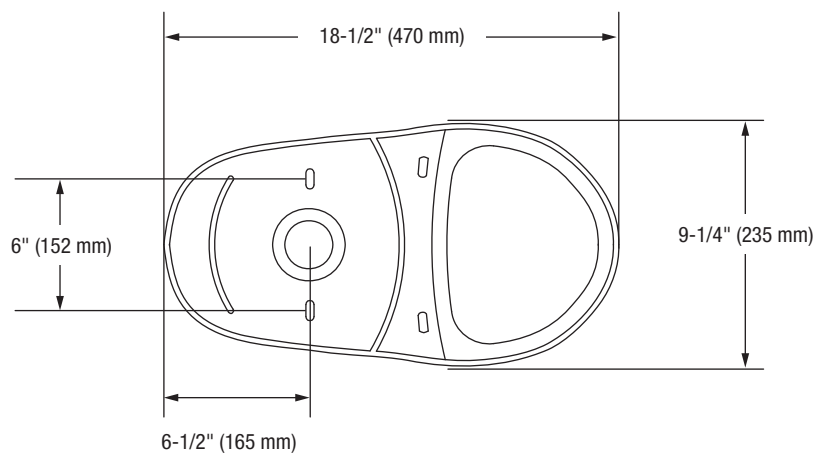

Jerritt

Two-Piece Elongated Bowl Toilet

Bowl Footprint Dimensions

Note: All dimensions and specifications are nominal and may vary: Dimensions of 8" and greater have a tolerances of +3%. Dimensions less than 8" have a tolerances of +5%.

Jerritt

Two-Piece Elongated Bowl Toilet

Product Features

- 1.6 GPF
- Gravity-fed Siphon Jet Flush
- Vitreous China
- 16-1/4" Elongated Bowl
- Rough-in: 10"
- Flush Valve: 2"
- Trapway: 2" Fully Glazed
- Water Spot: 7" x 6"
- Front Mounted Color Match Trip Lever
- Sanitary bar on bowl for easy cleaning
- Quick connect, two-bolt "tank-to-bowl" installation