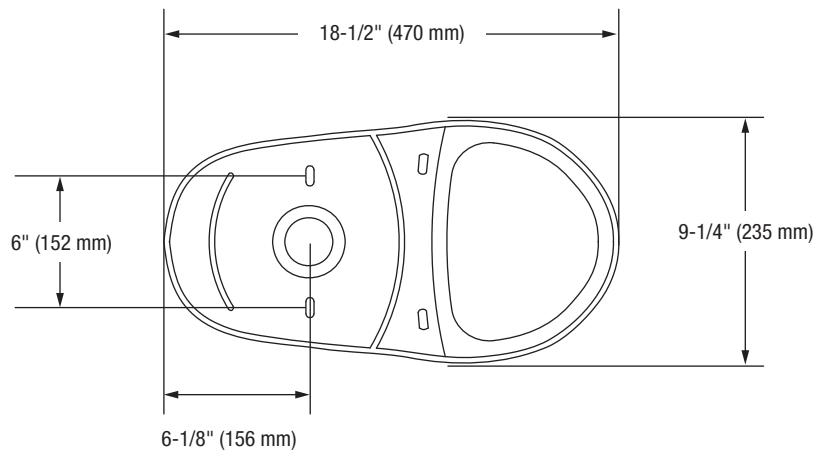

Jerritt

Two-Piece Round Front Toilet

Bowl Footprint Dimensions

Note: All dimensions and specifications are nominal and may vary: Dimensions of 8" and greater have a tolerances of +3%. Dimensions less than 8" have a tolerances of +5%.

Jerritt

Two-Piece Elongated Bowl Toilet

Product Features

- 1.6 GPF
- Gravity-fed Siphon Jet Flush
- Vitreous China
- 15" Elongated Bowl
- Rough-in: 10"
- Flush Valve: 2"
- Trapway: 2" Fully Glazed
- Water Spot: 7" x 6"
- Front Mounted Color Match Trip Lever
- Sanitary bar on bowl for easy cleaning
- Quick connect, two-bolt "tank-to-bowl" installation

Jerritt

Two-Piece Elongated Bowl Toilet

Bowl Footprint Dimensions

Note: All dimensions and specifications are nominal and may vary: Dimensions of 8" and greater have a tolerances of +3%. Dimensions less than 8" have a tolerances of +5%.