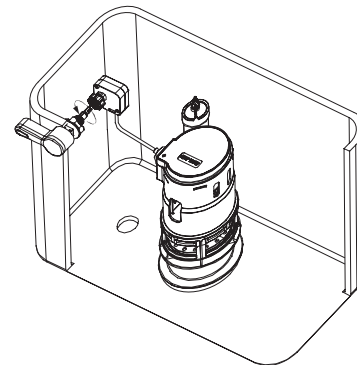

PF9800 Ultra High-Efficiency Series

Parts Breakdown

0.8gpf Closet Tank

PF9812WH

(Shown with PF9803WH elongated ADA bowl)

12" Lid - White
PF9812LIDWH

10" Lid - White
PF9810LIDWH

Fill Valve
Assembly
PF9812FLPK

Flush Valve Assembly
with Flush Lever
(Color Match)
PF9812FVPK

Tank-to-Bowl
Gasket & Bolts
PF9412TGPK

Bolt Cap and Washer
PFBC43