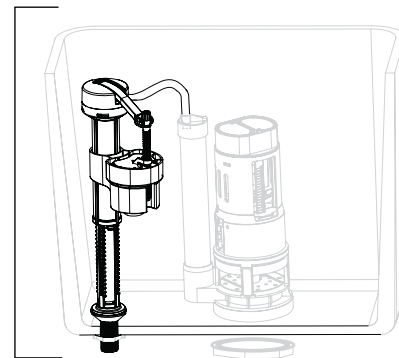

PF9800 Ultra High-Efficiency Series

Parts Breakdown

0.8gpf Closet Tank

PF9812WH

(Shown with PF9803WH elongated ADA bowl)

12" Lid - White
PF9812LIDWH

10" Lid - White
PF9810LIDWH

Fill Valve
Assembly
PF9812FLPK

Flush Valve Assembly
with Flush Lever
(Color Match)
PF9812FVPK

Tank-to-Bowl
Gasket & Bolts
PF9412TGPK

Bolt Cap and Washer
PFBC43