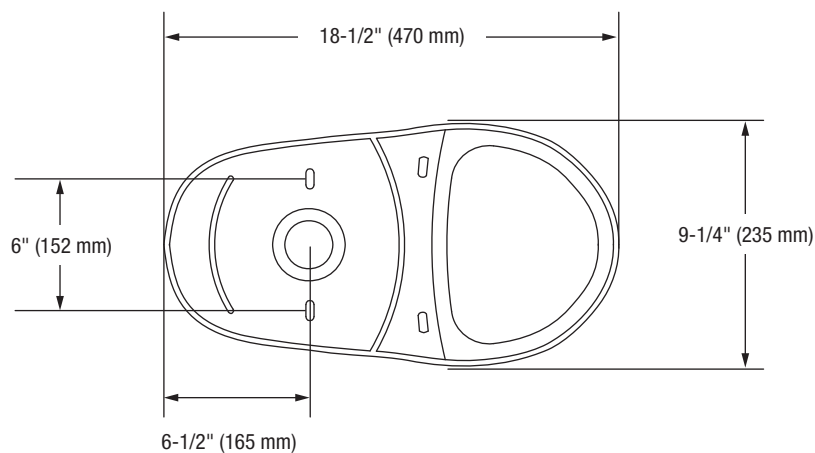

Visit ferguson.com for detailed warranty information.

Jerritt

Two-Piece Elongated Bowl Toilet

Bowl Footprint Dimensions

Note: All dimensions and specifications are nominal and may vary: Dimensions of 8" and greater have a tolerances of +3%. Dimensions less than 8" have a tolerances of +5%.

Available Colors: White (WH)

Tank

PF5110HEWH 10" Rough-in Tank

PF5110RHEWH 10" Rough-in Right Hand Tank

Bowl

PF1402TWH Elongated, Comfort Height Bowl - 16-1/4"

This product comes complete with installation, operating, care and maintenance instructions. All PROFLO fixtures carry a lifetime limited warranty on the vitreous china and a 5-year limited warranty on the fittings. Visit ferguson.com for detailed warranty information.

Jerritt

Two-Piece Elongated Bowl Toilet

Bowl Footprint Dimensions

Note: All dimensions and specifications are nominal and may vary: Dimensions of 8" and greater have a tolerances of +3%. Dimensions less than 8" have a tolerances of +5%.