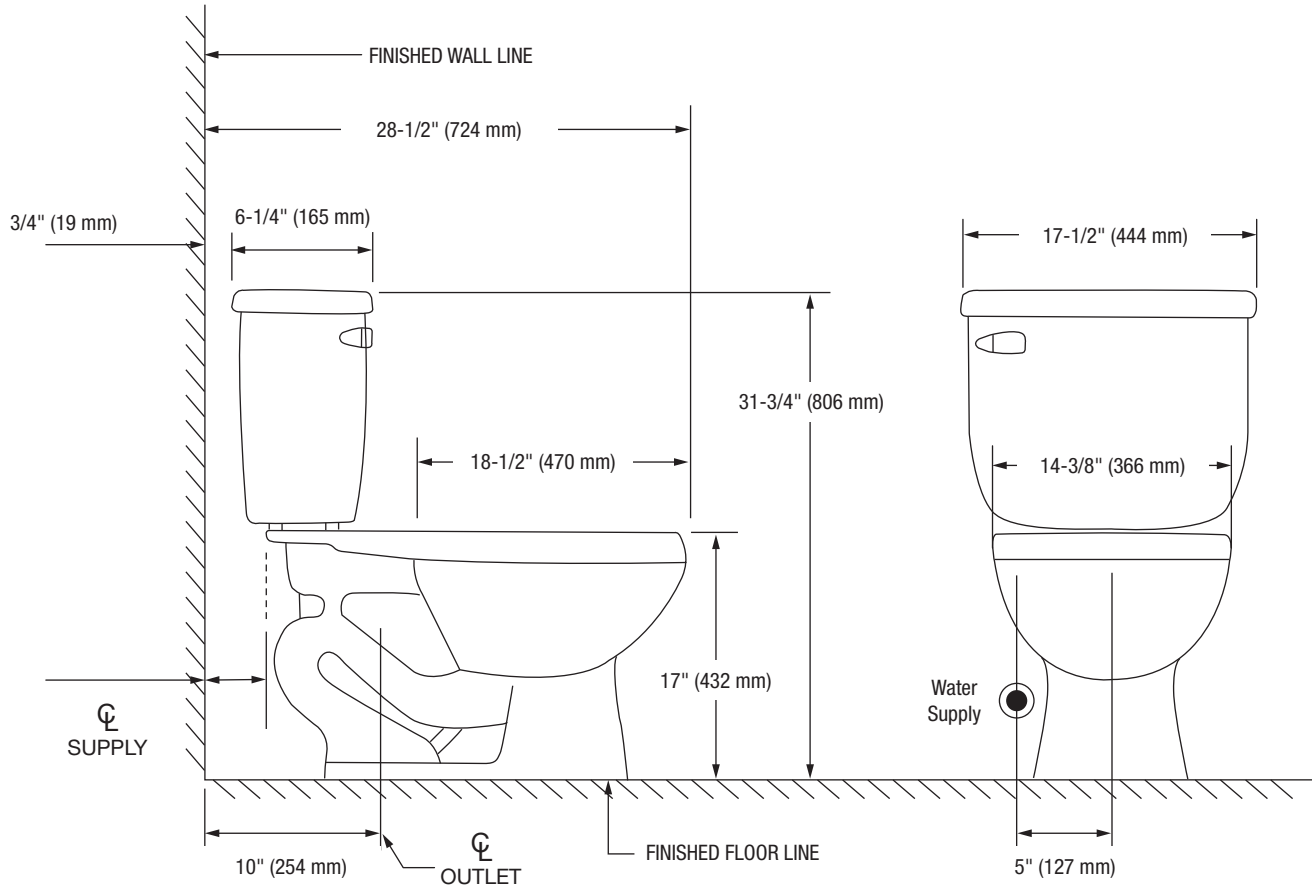

Jerritt

Two-Piece Elongated Bowl Toilet

Bowl Footprint Dimensions

Note: All dimensions and specifications are nominal and may vary: Dimensions of 8" and greater have a tolerances of +3%. Dimensions less than 8" have a tolerances of +5%.

Jerritt

Two-Piece Elongated Bowl Toilet

Product Features

- 1.28 GPF
- Gravity-fed Siphon Jet Flush
- Vitreous China
- 17" Elongated ADA Bowl
- Rough-in: 10"
- Flush Valve: 2"
- Trapway: 2" Fully Glazed
- Water Spot: 7" x 6"
- Front Mounted Color Match Trip Lever
- Sanitary bar on bowl for easy cleaning
- Quick connect, two-bolt "tank-to-bowl" installation

Available Colors: White (WH)

Tank

PF5110HEWH 10" Rough-in Tank

PF5110RHEWH 10" Rough-in Right Hand Tank

Bowl

PF1403TWH Elongated ADA Bowl - 17"

This product comes complete with installation, operating, care and maintenance instructions. All PROFLO fixtures carry a lifetime limited warranty on the vitreous china and a 5-year limited warranty on the fittings. Visit ferguson.com for detailed warranty information.