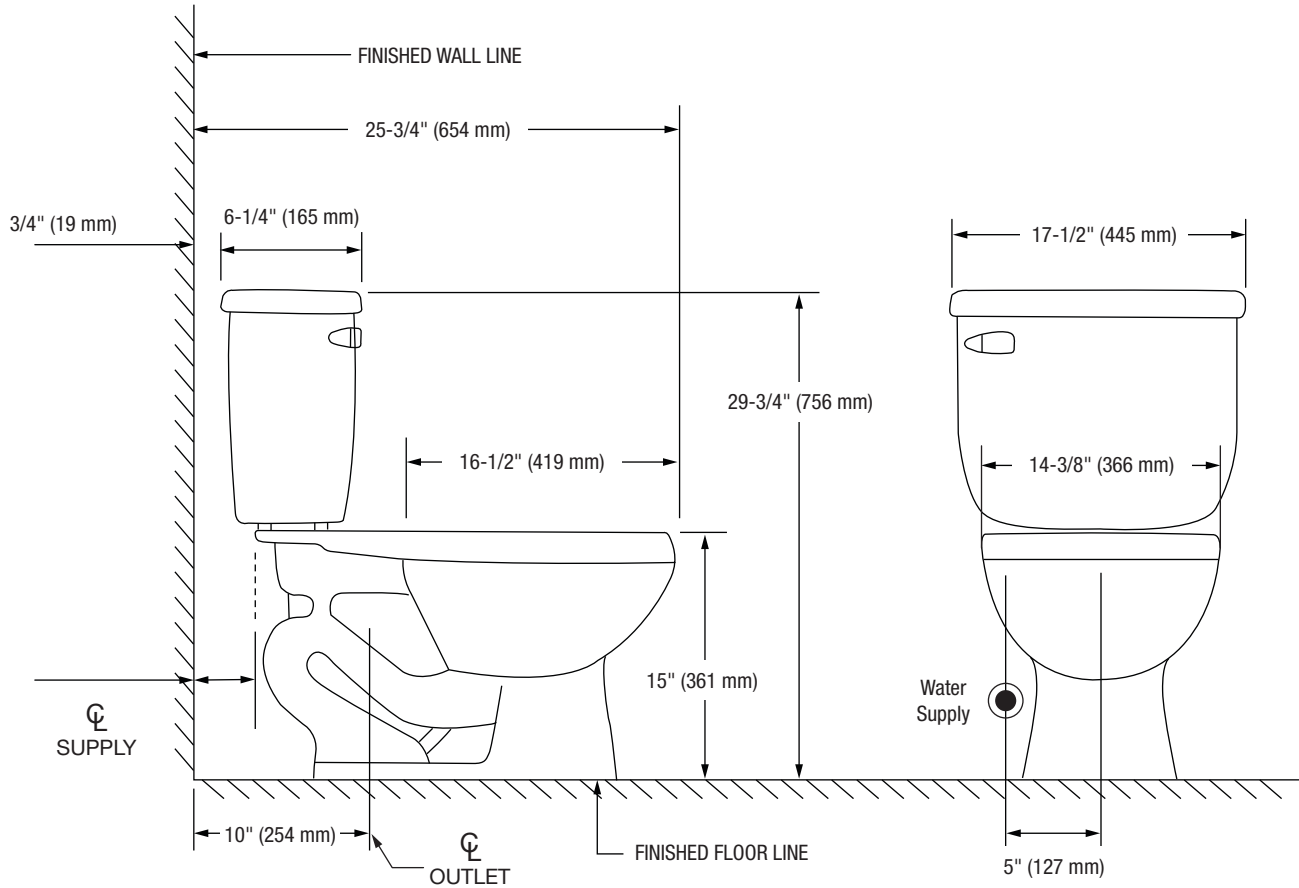

Jerritt

Two-Piece Round Front Toilet

Product Features

- 1.28 GPF
- Gravity-fed Siphon Jet Flush
- Vitreous China
- 15" Round Front Bowl
- Rough-in: 10"
- Flush Valve: 2"
- Trapway: 2" Fully Glazed
- Water Spot: 6" x 5-1/2"
- Front Mounted Color Match Trip Lever
- Sanitary bar on bowl for easy cleaning
- Quick connect, two-bolt tank-to bowl installation

Visit ferguson.com for detailed warranty information.

Jerritt

Two-Piece Round Front Toilet

Bowl Footprint Dimensions

Note: All dimensions and specifications are nominal and may vary: Dimensions of 8" and greater have a tolerances of +3%. Dimensions less than 8" have a tolerances of +5%.

Jerritt

Two-Piece Elongated Bowl Toilet

Product Features

- 1.28 GPF
- Gravity-fed Siphon Jet Flush
- Vitreous China
- 15" Elongated Bowl
- Rough-in: 10"
- Flush Valve: 2"
- Trapway: 2" Fully Glazed
- Water Spot" 7" x 6"
- Front Mounted Color Match Trip Lever
- Sanitary bar on bowl for easy cleaning
- Quick connect, two-bolt tank-to bowl installation

Jerritt

Two-Piece Elongated Bowl Toilet

Bowl Footprint Dimensions

Note: All dimensions and specifications are nominal and may vary: Dimensions of 8" and greater have a tolerances of +3%. Dimensions less than 8" have a tolerances of +5%.