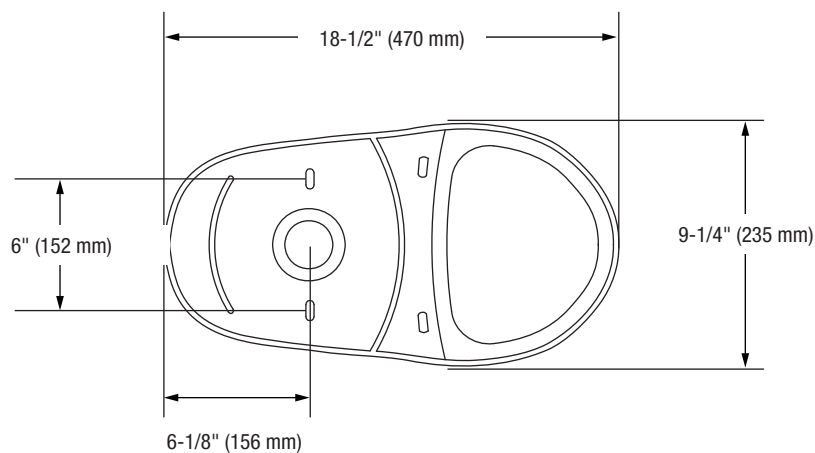

Visit ferguson.com for detailed warranty information.

Jerritt

Two-Piece Round Front Toilet

Bowl Footprint Dimensions

Note: All dimensions and specifications are nominal and may vary: Dimensions of 8" and greater have a tolerances of +3%. Dimensions less than 8" have a tolerances of +5%.

Jerritt

Two-Piece Elongated Bowl Toilet

Product Features

- 1.28 GPF
- Gravity-fed Siphon Jet Flush
- Vitreous China
- 15" Elongated Bowl
- Rough-in: 10"
- Flush Valve: 2"
- Trapway: 2" Fully Glazed
- Water Spot" 7" x 6"
- Front Mounted Color Match Trip Lever
- Sanitary bar on bowl for easy cleaning
- Quick connect, two-bolt tank-to bowl installation

Visit ferguson.com for detailed warranty information.

Jerritt

Two-Piece Elongated Bowl Toilet

Bowl Footprint Dimensions

Note: All dimensions and specifications are nominal and may vary: Dimensions of 8" and greater have a tolerances of +3%. Dimensions less than 8" have a tolerances of +5%.

Jerritt

Two-Piece Elongated Bowl Toilet

Bowl Footprint Dimensions

Note: All dimensions and specifications are nominal and may vary: Dimensions of 8" and greater have a tolerances of +3%. Dimensions less than 8" have a tolerances of +5%.