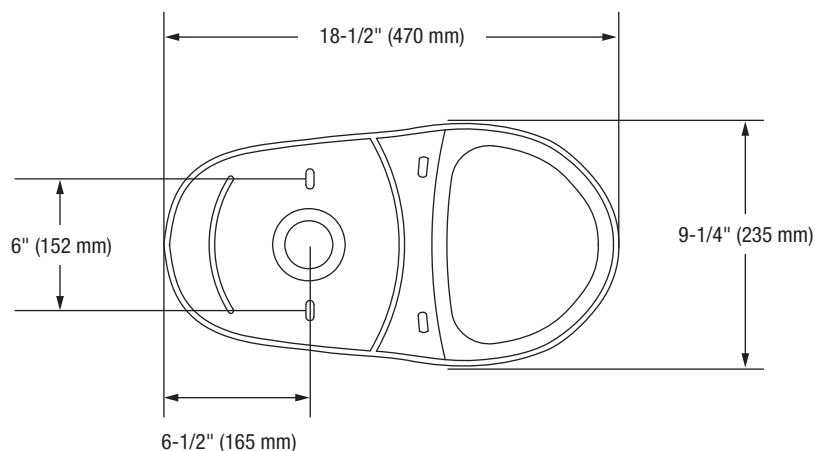

Jerritt

Two-Piece Elongated Bowl Toilet

Bowl Footprint Dimensions

Note: All dimensions and specifications are nominal and may vary: Dimensions of 8" and greater have a tolerances of +3%. Dimensions less than 8" have a tolerances of +5%.

Jerritt

Two-Piece Elongated Bowl Toilet

Product Features

- 1.28 GPF
- Gravity-fed Siphon Jet Flush
- Vitreous China
- 17" Elongated ADA Bowl
- Rough-in: 10"
- Flush Valve: 2"
- Trapway: 2" Fully Glazed
- Water Spot: 7" x 6"
- Front Mounted Color Match Trip Lever
- Sanitary bar on bowl for easy cleaning
- Quick connect, two-bolt "tank-to-bowl" installation

Available Colors: White (WH)

Tank

PF5110HEWH 10" Rough-in Tank

PF5110RHEWH 10" Rough-in Right Hand Tank

Bowl

PF1403TWH Elongated ADA Bowl - 17"

This product comes complete with installation, operating, care and maintenance instructions. All PROFLO fixtures carry a lifetime limited warranty on the vitreous china and a 5-year limited warranty on the fittings. Visit ferguson.com for detailed warranty information.