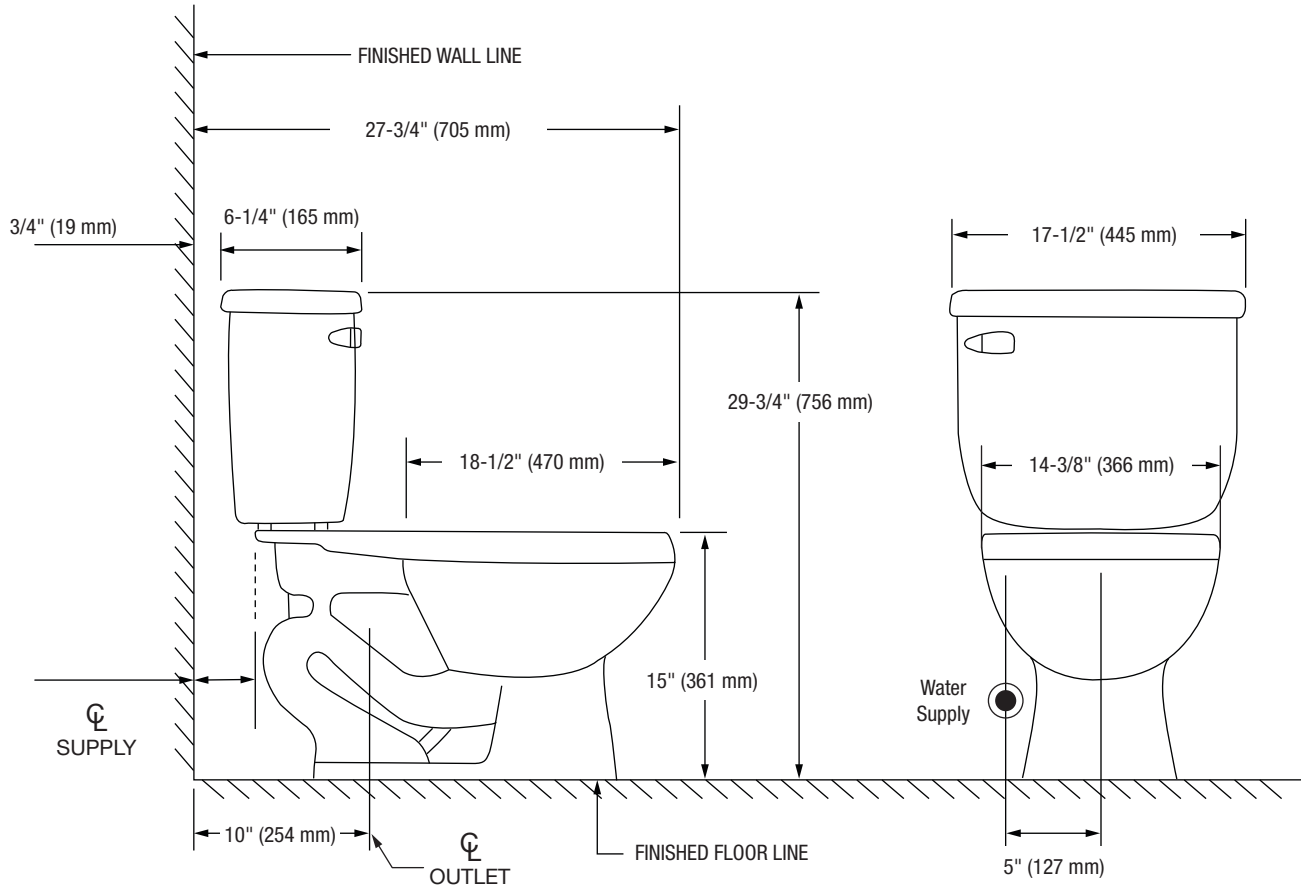

Jerritt

Two-Piece Elongated Bowl Toilet

Product Features

- 1.28 GPF
- Gravity-fed Siphon Jet Flush
- Vitreous China
- 15" Elongated Bowl
- Rough-in: 10"
- Flush Valve: 2"
- Trapway: 2" Fully Glazed
- Water Spot" 7" x 6"
- Front Mounted Color Match Trip Lever
- Sanitary bar on bowl for easy cleaning
- Quick connect, two-bolt tank-to bowl installation

Visit ferguson.com for detailed warranty information.

Jerritt

Two-Piece Elongated Bowl Toilet

Bowl Footprint Dimensions

Note: All dimensions and specifications are nominal and may vary: Dimensions of 8" and greater have a tolerances of +3%. Dimensions less than 8" have a tolerances of +5%.

Jerritt

Two-Piece Elongated Bowl Toilet

Product Features

- 1.28 GPF
- Gravity-fed Siphon Jet Flush
- Vitreous China
- 16-1/4" Elongated Bowl
- Rough-in: 10"
- Flush Valve: 2"
- Trapway: 2" Fully Glazed
- Water Spot: 7" x 6"
- Front Mounted Color Match Trip Lever
- Sanitary bar on bowl for easy cleaning
- Quick connect, two-bolt "tank-to-bowl" installation

Jerritt

Two-Piece Elongated Bowl Toilet

Bowl Footprint Dimensions

Note: All dimensions and specifications are nominal and may vary: Dimensions of 8" and greater have a tolerances of +3%. Dimensions less than 8" have a tolerances of +5%.