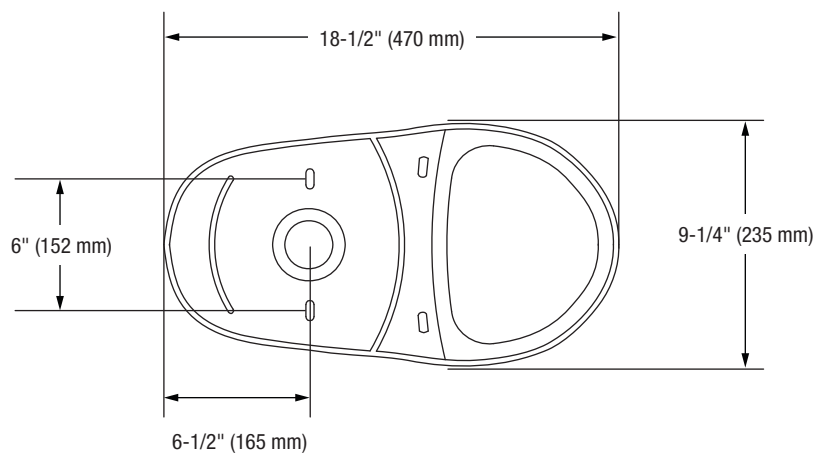

Visit ferguson.com for detailed warranty information.

Jerritt

Two-Piece Elongated Bowl Toilet

Bowl Footprint Dimensions

Note: All dimensions and specifications are nominal and may vary: Dimensions of 8" and greater have a tolerances of +3%. Dimensions less than 8" have a tolerances of +5%.

Jerritt

Two-Piece Elongated Bowl Toilet

Product Features

- 1.28 GPF
- Gravity-fed Siphon Jet Flush
- Vitreous China
- 16-1/4" Elongated Bowl
- Rough-in: 10"
- Flush Valve: 2"
- Trapway: 2" Fully Glazed
- Water Spot: 7" x 6"
- Front Mounted Color Match Trip Lever
- Sanitary bar on bowl for easy cleaning
- Quick connect, two-bolt "tank-to-bowl" installation

Jerritt

Two-Piece Elongated Bowl Toilet

Bowl Footprint Dimensions

Note: All dimensions and specifications are nominal and may vary: Dimensions of 8" and greater have a tolerances of +3%. Dimensions less than 8" have a tolerances of +5%.