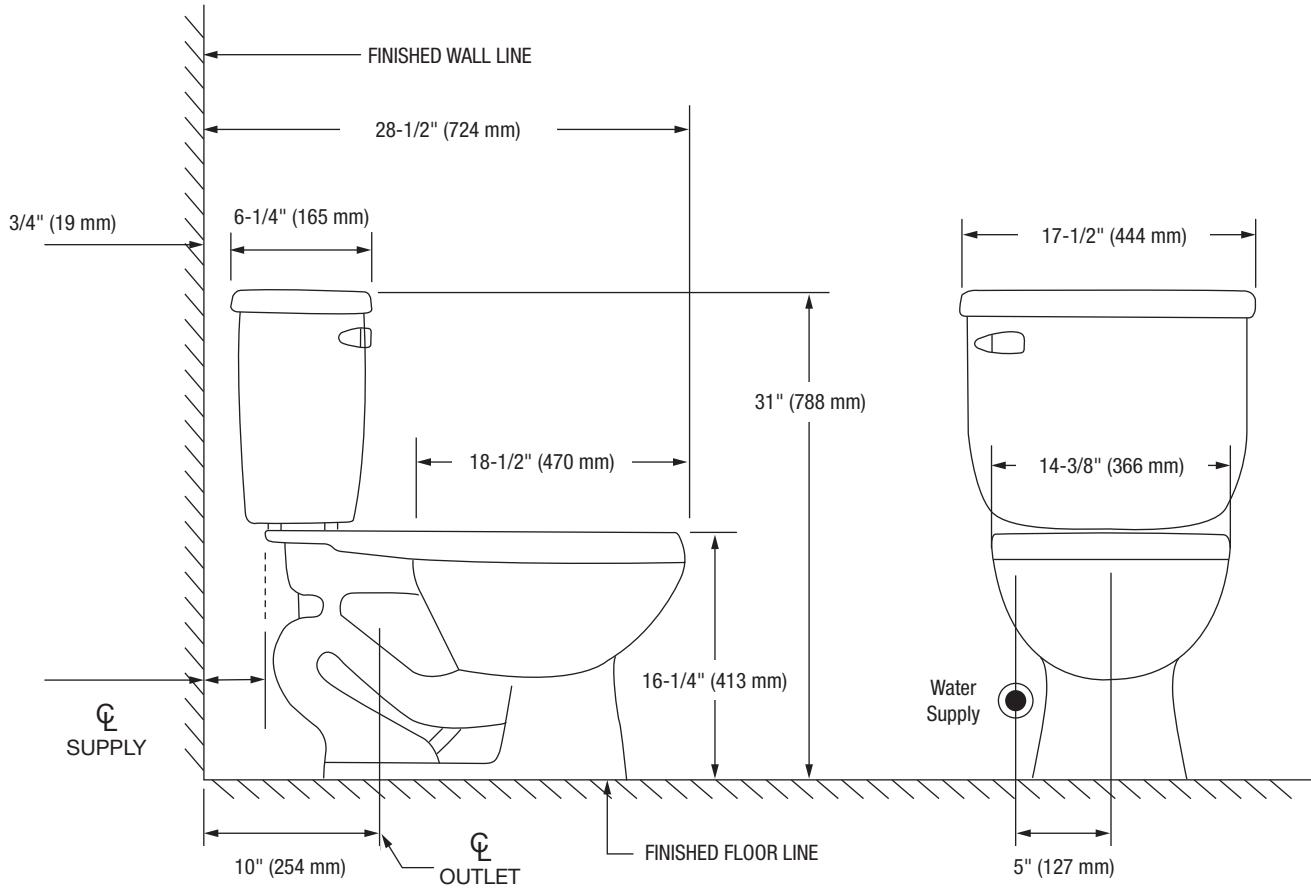

Available Colors: White (WH)

Tank

PF5110HEWH 10" Rough-in Tank

PF5110RHEWH 10" Rough-in Right Hand Tank

Bowl

PF1402TWH Elongated, Comfort Height Bowl - 16-1/4"

This product comes complete with installation, operating, care and maintenance instructions. All PROFLO fixtures carry a lifetime limited warranty on the vitreous china and a 5-year limited warranty on the fittings. Visit ferguson.com for detailed warranty information.

Jerritt

Two-Piece Elongated Bowl Toilet

Bowl Footprint Dimensions

Note: All dimensions and specifications are nominal and may vary: Dimensions of 8" and greater have a tolerances of +3%. Dimensions less than 8" have a tolerances of +5%.

Jerritt

Two-Piece Elongated Bowl Toilet

Product Features

- 1.28 GPF
- Gravity-fed Siphon Jet Flush
- Vitreous China
- 17" Elongated ADA Bowl
- Rough-in: 10"
- Flush Valve: 2"
- Trapway: 2" Fully Glazed
- Water Spot: 7" x 6"
- Front Mounted Color Match Trip Lever
- Sanitary bar on bowl for easy cleaning
- Quick connect, two-bolt "tank-to-bowl" installation