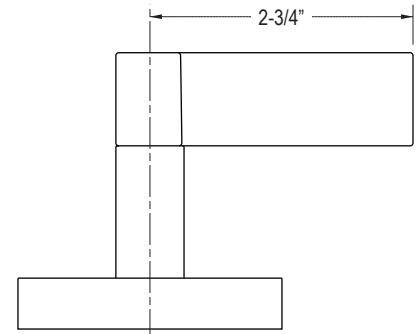

FEATURES

- Brass Construction
- Deck-mount
- Brass valve body
- Single-handle control

Handle Options

P24420-LV

P24420-CR

SPECIFIED MODEL					
Model	Description	Finishes			
P24420-LV	ONE™ Deck Diverter Valve Trim, Lever Handle	<input type="checkbox"/> CP Polished Chrome	<input type="checkbox"/> AD Nickel Silver	<input type="checkbox"/> AG Brushed Nickel	<input type="checkbox"/> GN Gunmetal
P24420-CR	ONE™ Deck Diverter Valve Trim, Cross Handle	<input type="checkbox"/> CP Polished Chrome	<input type="checkbox"/> AD Nickel Silver	<input type="checkbox"/> AG Brushed Nickel	<input type="checkbox"/> GN Gunmetal
Required Accessory					
P29515-00	Deck Diverter Valve	<input type="checkbox"/> NA			