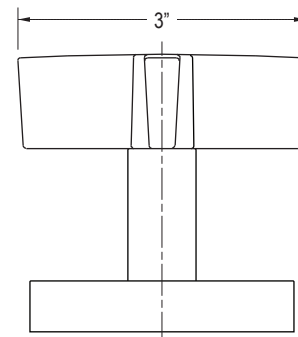

FEATURES

- Brass Construction
- Deck-mount
- Brass valve body
- Single-handle control

Handle Options

P24420-LV

P24420-CR

SPECIFIED MODEL					
Model	Description	Finishes			
P24420-LV	ONE™ Deck Diverter Valve Trim, Lever Handle	<input type="checkbox"/> CP Polished Chrome	<input type="checkbox"/> AD Nickel Silver	<input type="checkbox"/> AG Brushed Nickel	<input type="checkbox"/> GN Gunmetal
P24420-CR	ONE™ Deck Diverter Valve Trim, Cross Handle	<input type="checkbox"/> CP Polished Chrome	<input type="checkbox"/> AD Nickel Silver	<input type="checkbox"/> AG Brushed Nickel	<input type="checkbox"/> GN Gunmetal
Required Accessory					
P29515-00	Deck Diverter Valve	<input type="checkbox"/> NA			