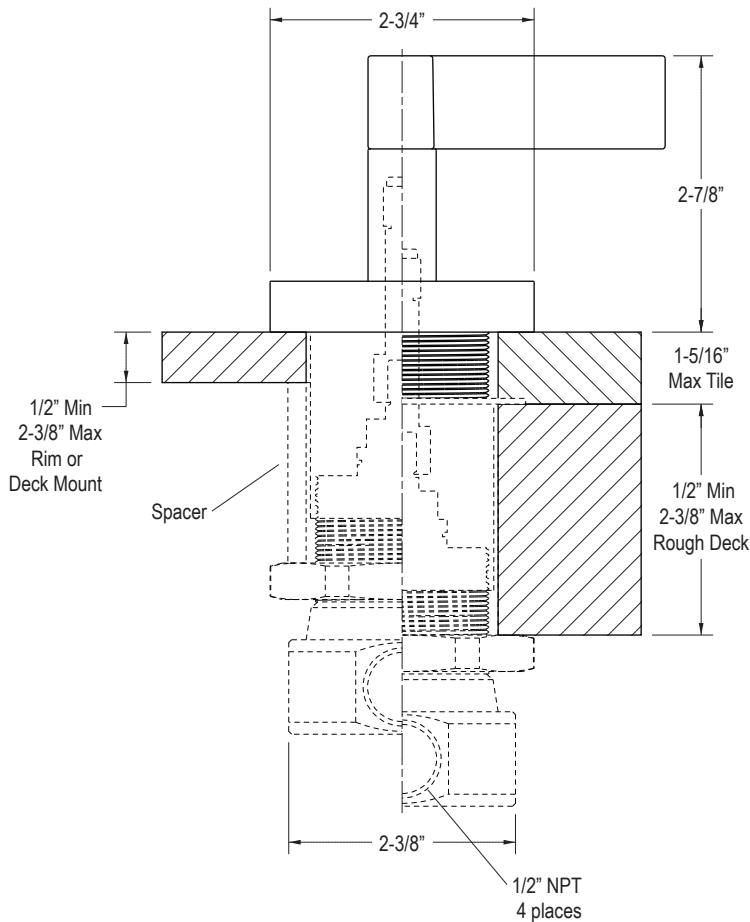

FEATURES

- Brass Construction
- Deck-mount
- Brass valve body
- Single-handle control

Handle Options

P24420-LV

P24420-CR

SPECIFIED MODEL					
Model	Description	Finishes			
P24420-LV	ONE™ Deck Diverter Valve Trim, Lever Handle	<input type="checkbox"/> CP Polished Chrome	<input type="checkbox"/> AD Nickel Silver	<input type="checkbox"/> AG Brushed Nickel	<input type="checkbox"/> GN Gunmetal
P24420-CR	ONE™ Deck Diverter Valve Trim, Cross Handle	<input type="checkbox"/> CP Polished Chrome	<input type="checkbox"/> AD Nickel Silver	<input type="checkbox"/> AG Brushed Nickel	<input type="checkbox"/> GN Gunmetal
Required Accessory					
P29515-00	Deck Diverter Valve	<input type="checkbox"/> NA			