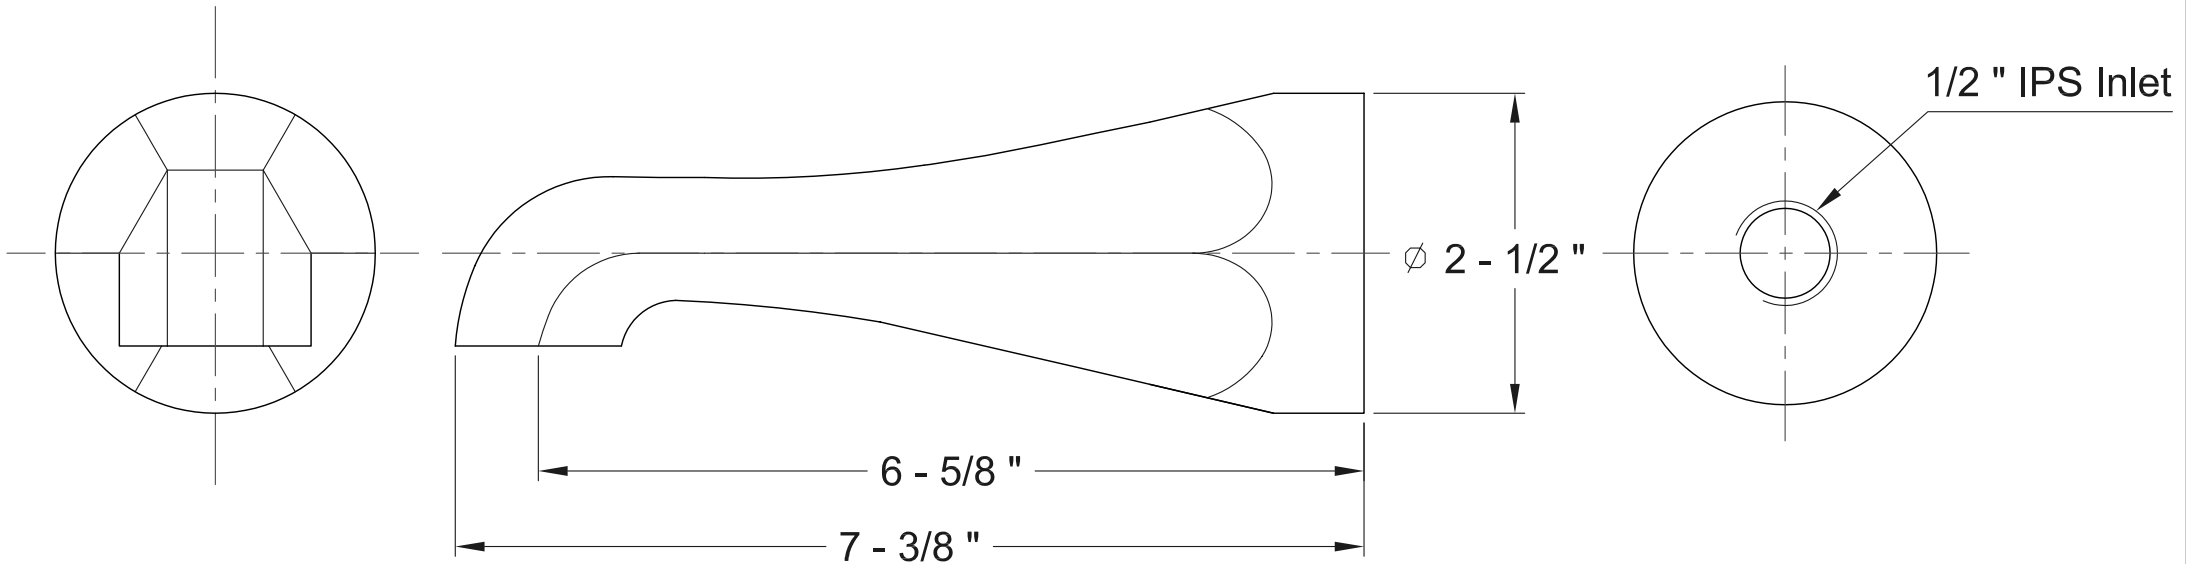

Tub Spout

Model No.	Finish
K4187A1	Chrome
K4187A2	Polished Brass
K4187A5	Oil Rubbed Bronze
K4187A8	Satin Nickel