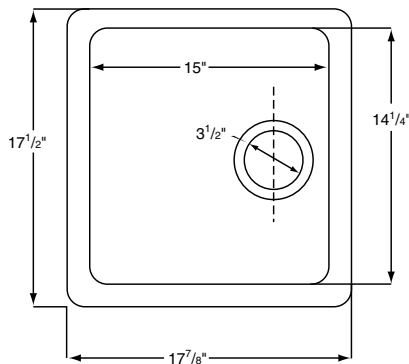

Fireclay Bar Sink/Fireclay Round Prep Sink

Rohl Kitchen Sinks

5927 (Square Bar Sink)
6737 (Round Prep Sink)

FEATURES

5927

- Sink measures 17 1/2" x 17 7/8" overall
- Deep 8" bowl
- Standard 3 1/2" drain opening
- Acid/alkali/abrasion resistant
- Thermal shock resistant
- QN25UM Undermount Kit available

6737

- Sink measures 18 1/8" diameter
- 6 7/8" overall depth
- Standard 3 1/2" drain opening
- Acid/alkali/abrasion resistant
- Thermal shock resistant

COLORS/FINISHES

- White
- Black (6737 Only)
- Biscuit

WARRANTY

- 1 year on manufacturing defects
- 10 years on fading/staining

5927