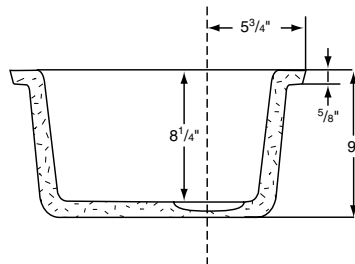

Fireclay Bar Sink/Fireclay Round Prep Sink

Rohl Kitchen Sinks

5927 (Square Bar Sink)
6737 (Round Prep Sink)

FEATURES

5927

- Sink measures 17 1/2" x 17 7/8" overall
- Deep 8" bowl
- Standard 3 1/2" drain opening
- Acid/alkali/abrasion resistant
- Thermal shock resistant
- QN25UM Undermount Kit available

6737

- Sink measures 18 1/8" diameter
- 6 7/8" overall depth
- Standard 3 1/2" drain opening
- Acid/alkali/abrasion resistant
- Thermal shock resistant

COLORS/FINISHES

- White
- Black (6737 Only)
- Biscuit

WARRANTY

- 1 year on manufacturing defects
- 10 years on fading/staining

6737