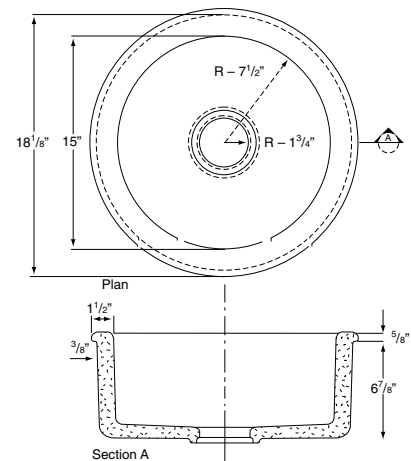

Fireclay Bar Sink/Fireclay Round Prep Sink

Rohl Kitchen Sinks

5927 (Square Bar Sink)
6737 (Round Prep Sink)

FEATURES

5927

- Sink measures 17 1/2" x 17 7/8" overall
- Deep 8" bowl
- Standard 3 1/2" drain opening
- Acid/alkali/abrasion resistant
- Thermal shock resistant
- QN25UM Undermount Kit available

6737

- Sink measures 18 1/8" diameter
- 6 7/8" overall depth
- Standard 3 1/2" drain opening
- Acid/alkali/abrasion resistant
- Thermal shock resistant

COLORS/FINISHES

- White
- Black (6737 Only)
- Biscuit

WARRANTY

- 1 year on manufacturing defects
- 10 years on fading/staining

6737