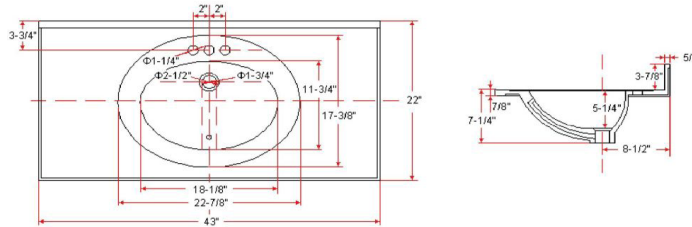

Cultured Marble Vanity Top 43x22
Solid White

SPECIFICATIONS

MATERIAL:	Cultured Marble
TOOLS NEEDED FOR INSTALLATION:	100% silicone
ASSEMBLED DIMENSIONS:	11.11" H x 43" L x 22" D
ASSEMBLED WEIGHT:	55.7 lbs.
FAUCET TYPE:	Lav Centerset
NUMBER OF MOUNTING HOLES:	3
BOWL MATERIAL:	Cultured Marble
BACK SPLASH INCLUDED:	Yes
COLOR:	Solid White
NUMBER OF BOWLS:	1
BOWL DIMENSIONS:	5.63" H x 11.63" W x 16.85" D
BOWL SHAPE:	Oval
SINK THICKNESS:	0.98"
MOUNTING TYPE:	Integrated
OVERFLOW HOLE:	Yes