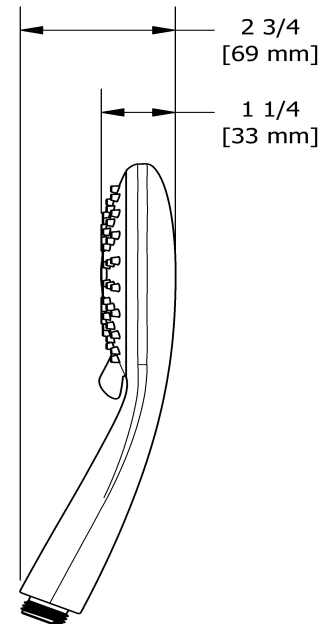

Specifications

Descriptions

- 5 positions
- 3 jets: luxurious, invigorating, massage and mix
- Scale-free

Available flows

- 6.7 L/min, 1.8 gpm (US) 60psi
- 5.7 L/min, 1.5 gpm (US) 60psi (**4366-15**) *
- 6.7 L/min, 1.8 gpm (US) 60psi (**4366-WS**) *

EPA certification applicable to the indicated model only

Certifications

- CSA B125.1
- ASME A112.18.1

5-jet hand shower
4366

Sizes, models and finishes may differ from those presented.

Warranty

This Riobel Inc. product you have purchased carries a Limited Lifetime Warranty on the chrome, PVD finish, blacks and all working parts and is guaranteed from the initial purchase date against all manufacturing defects. All other finishes, including plastic components, are guaranteed for one year. All electric and/or electronic parts are covered by a 5-year limited warranty. The warranty offered on our products will be honored only if the installation is performed by a certified master plumber.