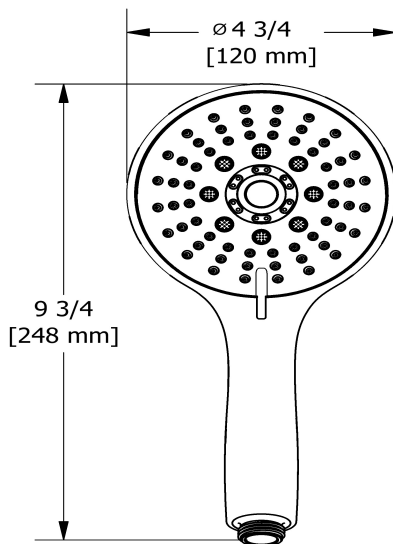

Specifications

Descriptions

- 5 positions
- 3 jets: luxurious, invigorating, massage and mix
- Scale-free

Available flows

- 6.7 L/min, 1.8 gpm (US) 60psi
- 5.7 L/min, 1.5 gpm (US) 60psi (**4366-15**) *
- 6.7 L/min, 1.8 gpm (US) 60psi (**4366-WS**) *

EPA certification applicable to the indicated model only

Certifications

- CSA B125.1
- ASME A112.18.1

5-jet hand shower
4366

Sizes, models and finishes may differ from those presented.

Warranty

This Riobel Inc. product you have purchased carries a Limited Lifetime Warranty on the chrome, PVD finish, blacks and all working parts and is guaranteed from the initial purchase date against all manufacturing defects. All other finishes, including plastic components, are guaranteed for one year. All electric and/or electronic parts are covered by a 5-year limited warranty. The warranty offered on our products will be honored only if the installation is performed by a certified master plumber.