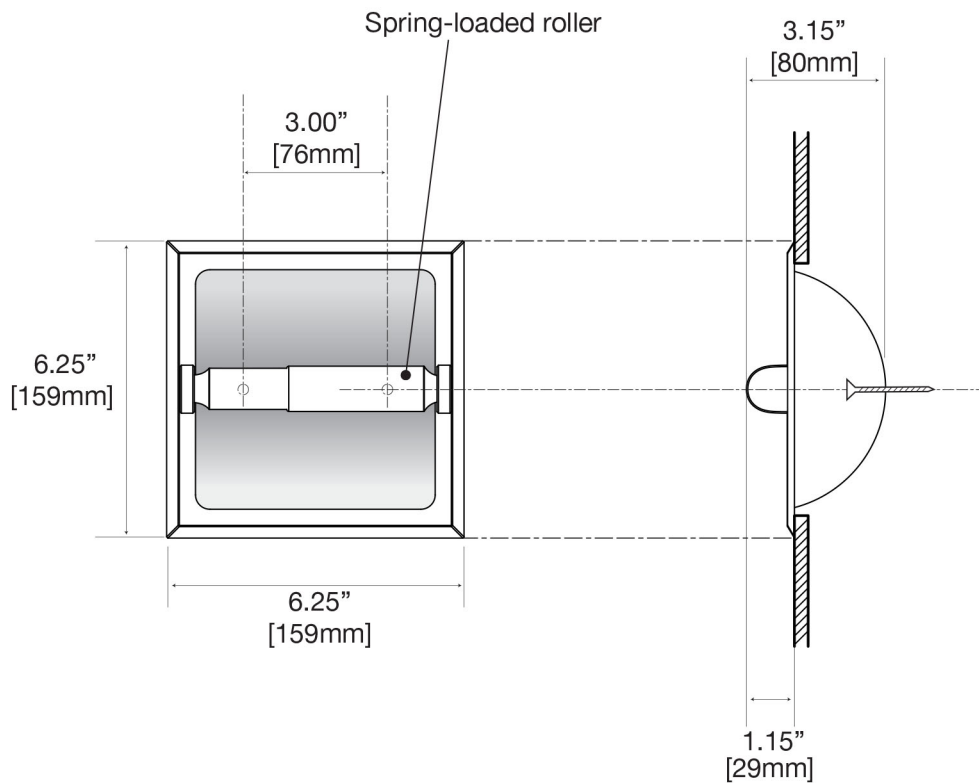

Recessed Tissue Holder

Mounting hardware included

Mounting Hardware Included (Item#783)