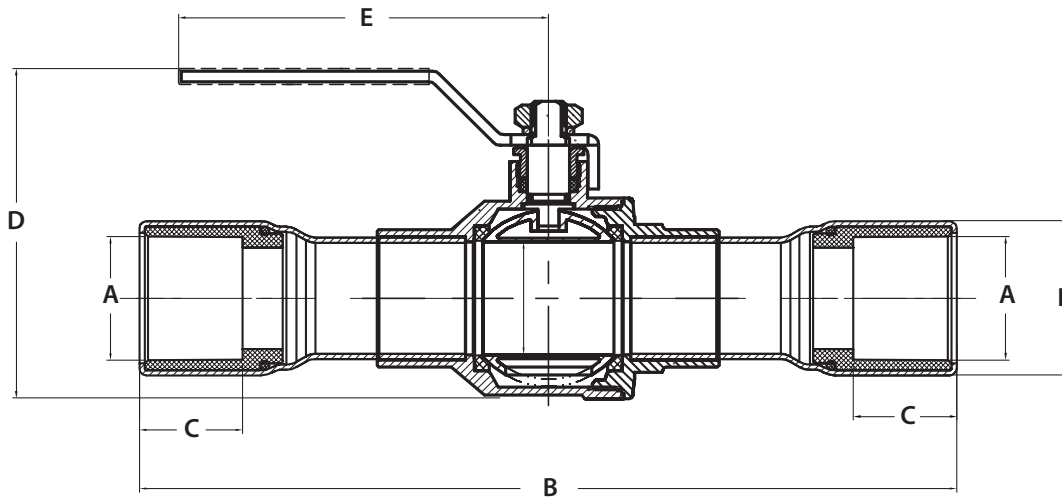

FULL PORT BRASS BALL VALVE WITH DRAIN, CPVC CONNECTION, 1/2" - 1"

- Quarter-turn valve with reversible handle
- Forged valve body
- Convenient CPVC socket connection
- Integral bleeder valve for easy draining of piping system
- Certified by IAPMO as compliant with UPC, IPC and National Plumbing Code of Canada
- Certified by IAPMO as compliant with NSF/ANSI/CAN 61-2019 as suitable for use in drinking water systems
- Certified by IAPMO to NSF/ANSI 372-2016 as lead free
- Certified by IAPMO/ ANSI Z1157-2014e1 (R2019) to NSF/ANSI 14-2010a as lead free

Part No.	A	B	C	D	E	F
B67256	1/2" Female CPVC	4.88"	0.57"	2.48"	3.75"	0.85"
B67257	3/4" Female CPVC	6.32"	0.75"	2.85"	4"	1.13"
B67258	1" Female CPVC	8.05"	1"	3.47"	4.48"	1.46"