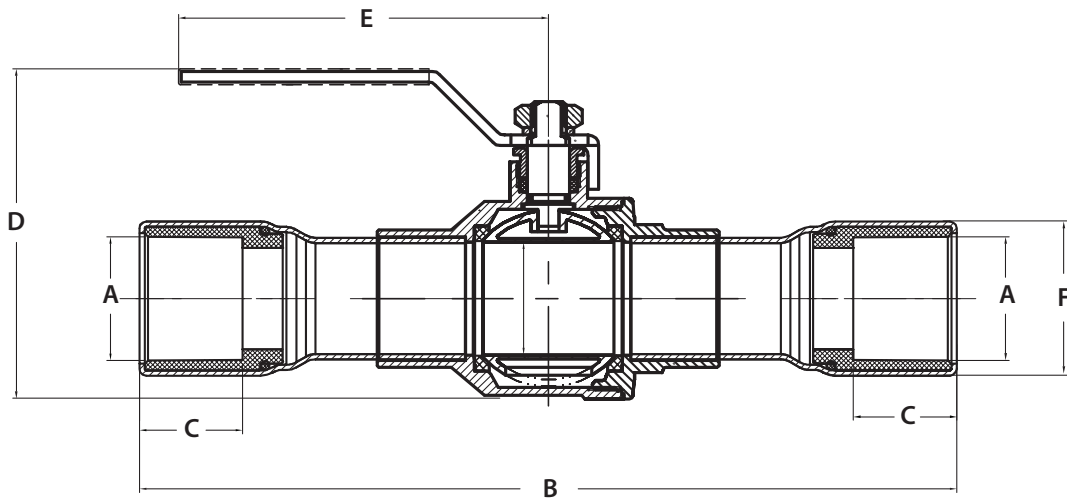

FULL PORT BRASS BALL VALVE WITH CPVC CONNECTION, 1-1/4\" - 2\"

- Quarter-turn valve with reversible handle
- Forged valve body
- Convenient CPVC socket connection
- Certified by IAPMO as compliant with UPC, IPC and National Plumbing Code of Canada
- Certified by IAPMO as compliant with NSF/ANSI/CAN 61-2019 as suitable for use in drinking water systems
- Certified by IAPMO to NSF/ANSI 372-2016 as lead free
- Certified by IAPMO/ ANSI Z1157-2014e1 (R2019) to NSF/ANSI 14-2010a as lead free

Part No.	A	B	C	D	E	F
B67253	1-1/4" Female CPVC	9.43"	1.22"	3.72"	5.11"	1.76"
B67254	1-1/2" Female CPVC	10.44"	1.43"	4.55"	6.17"	2.04"
B67255	2" Female CPVC	11.69"	1.85"	5.17"	6.22"	2.60"