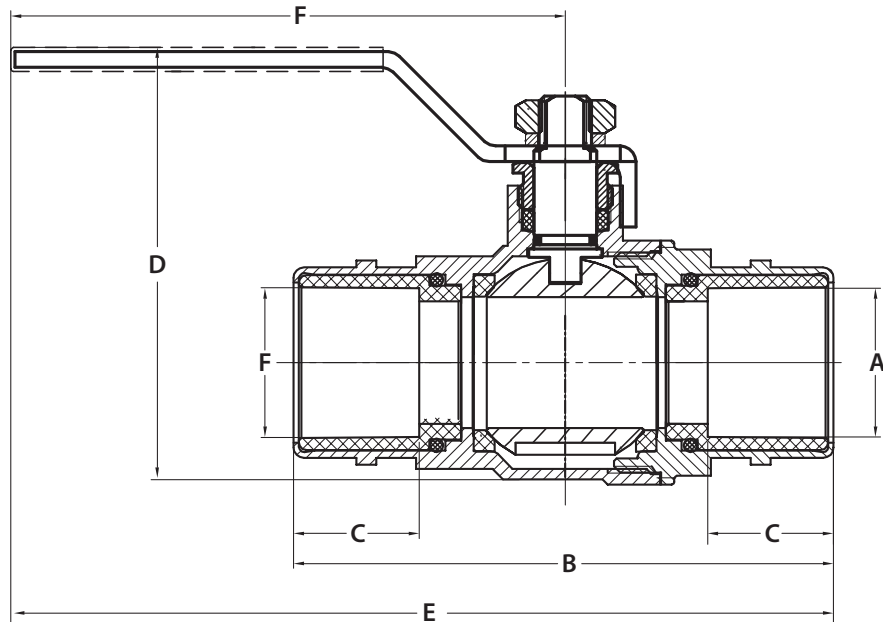

FULL PORT BRASS BALL VALVE WITH CPVC CONNECTION, 1/2" - 1"

- Quarter-turn valve with reversible handle
- Forged valve body
- Convenient CPVC socket connection
- Compact construction
- Certified by IAPMO as compliant with UPC, IPC and National Plumbing Code of Canada
- Certified by IAPMO as compliant with NSF/ANSI/CAN 61-2019 as suitable for use in drinking water systems
- Certified by IAPMO to NSF/ANSI 372-2016 as lead free
- Certified by IAPMO/ ANSI Z1157-2014e1 (R2019) to NSF/ANSI 14-2010a as lead free

Part No.	A	B	C	D	E	F
B67250	1/2" Female CPVC	2.72"	0.54"	2.44"	5.15"	3.74"
B67251	3/4" Female CPVC	3.41"	0.75"	2.79"	5.72"	4.05"
B67252	1" Female CPVC	4.23"	0.97"	3.48"	6.58"	4.47"