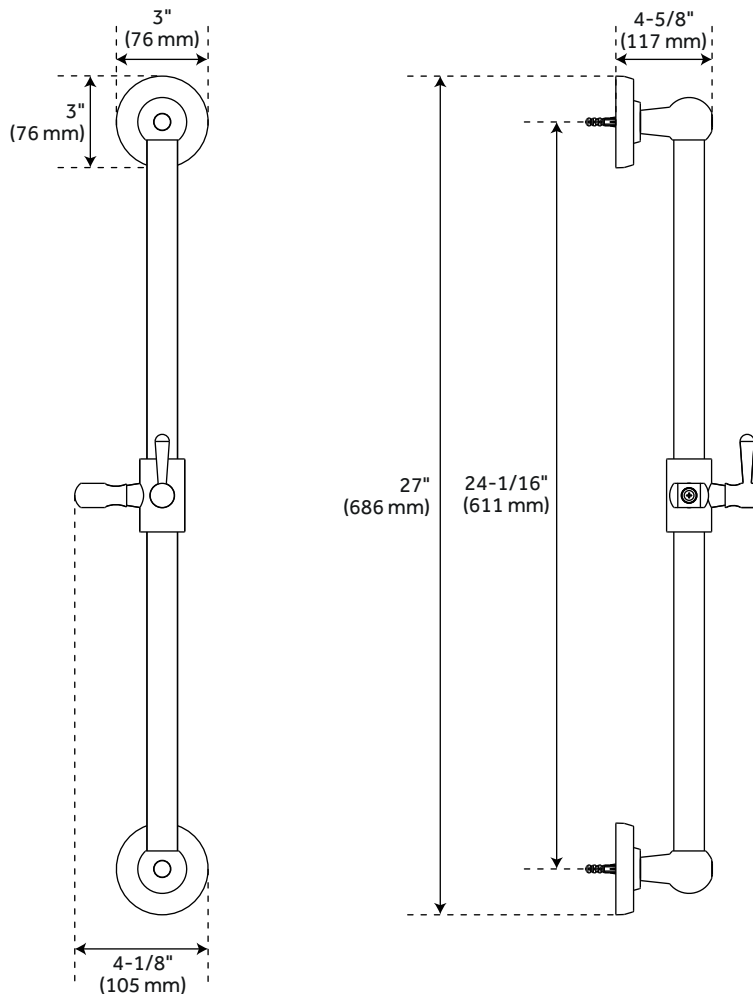

PINECREST

SLIDE BAR FOR HAND SHOWER

SKU: 950066

FEATURES

- Material: Brass
- Handle Type: Lever
- Length: 4-1/8"
- Width: 4-5/8"
- Height: 27"
- Assembly Required: No
- Installation Type: Wall Mount
- Mounting Hardware Included: Yes
- Base Plate Height: 3"
- Base Plate Width: 3"

PRODUCT IMAGE

All dimensions and specifications are nominal and may vary. Use actual products for accuracy in critical situations.

PAGE 10
Code: SHSB3010