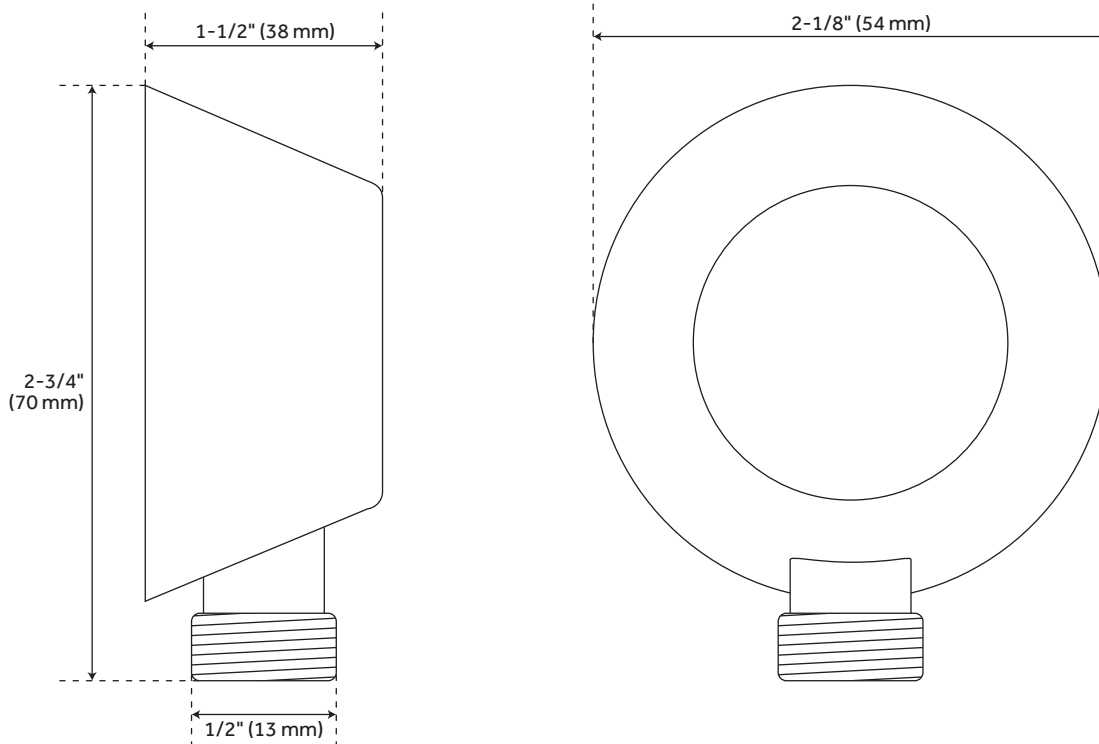

### FEATURES

Length: 60"  
NPT Connection: 1/2"  
Double Spiral Construction  
Metal Conical Nut

### PRODUCT IMAGE

All dimensions and specifications are nominal and may vary. Use actual products for accuracy in critical situations.

PAGE 11

### FEATURES

Material: Brass  
Length:  $2\text{-}1/8"$   
Width:  $2\text{-}3/4"$   
Height:  $1\text{-}1/2"$