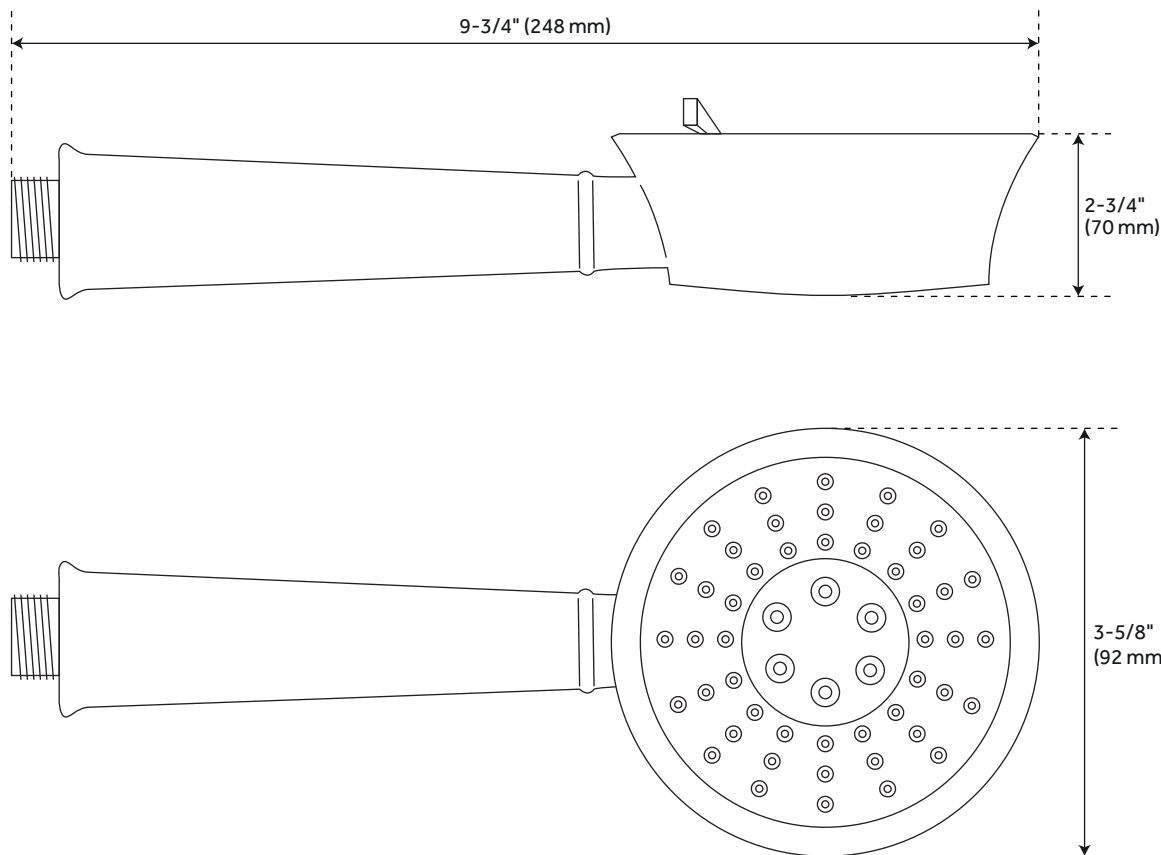

PINECREST

HAND SHOWER

SKU: 950066

FEATURES

Material: Brass
Installation Type: Wall Mount
Length: 9-3/4"
Height: 3-5/8"
Depth: 2-3/4"
Diverter Included: Yes
Diverter Outlets: 3

CODES/STANDARDS

cUPC
ASME A112.18.1/CSA B125.1
ASME A112.18.3
WaterSense