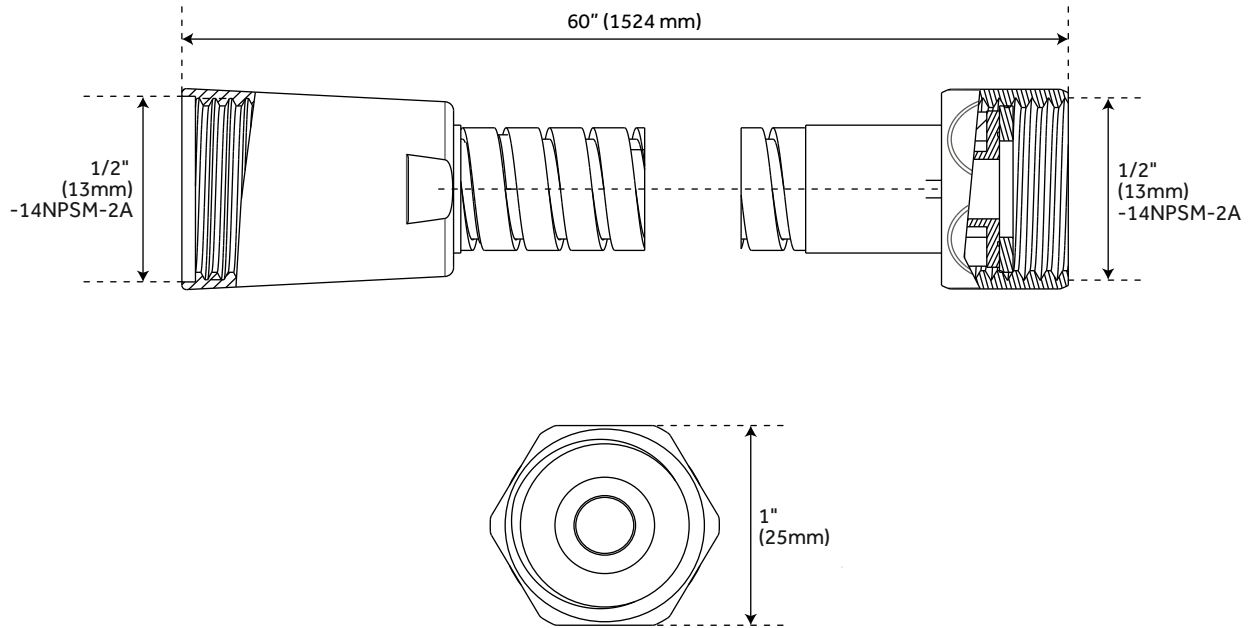

PINECREST

METAL HOSE FOR HAND SHOWER

SKU: 950066

FEATURES

Length: 60"
NPT Connection: 1/2"
Double Spiral Construction
Metal Conical Nut

CODES/STANDARDS

cUPC
ASME A112.18.1/CSA B125.1
Massachusetts Accepted