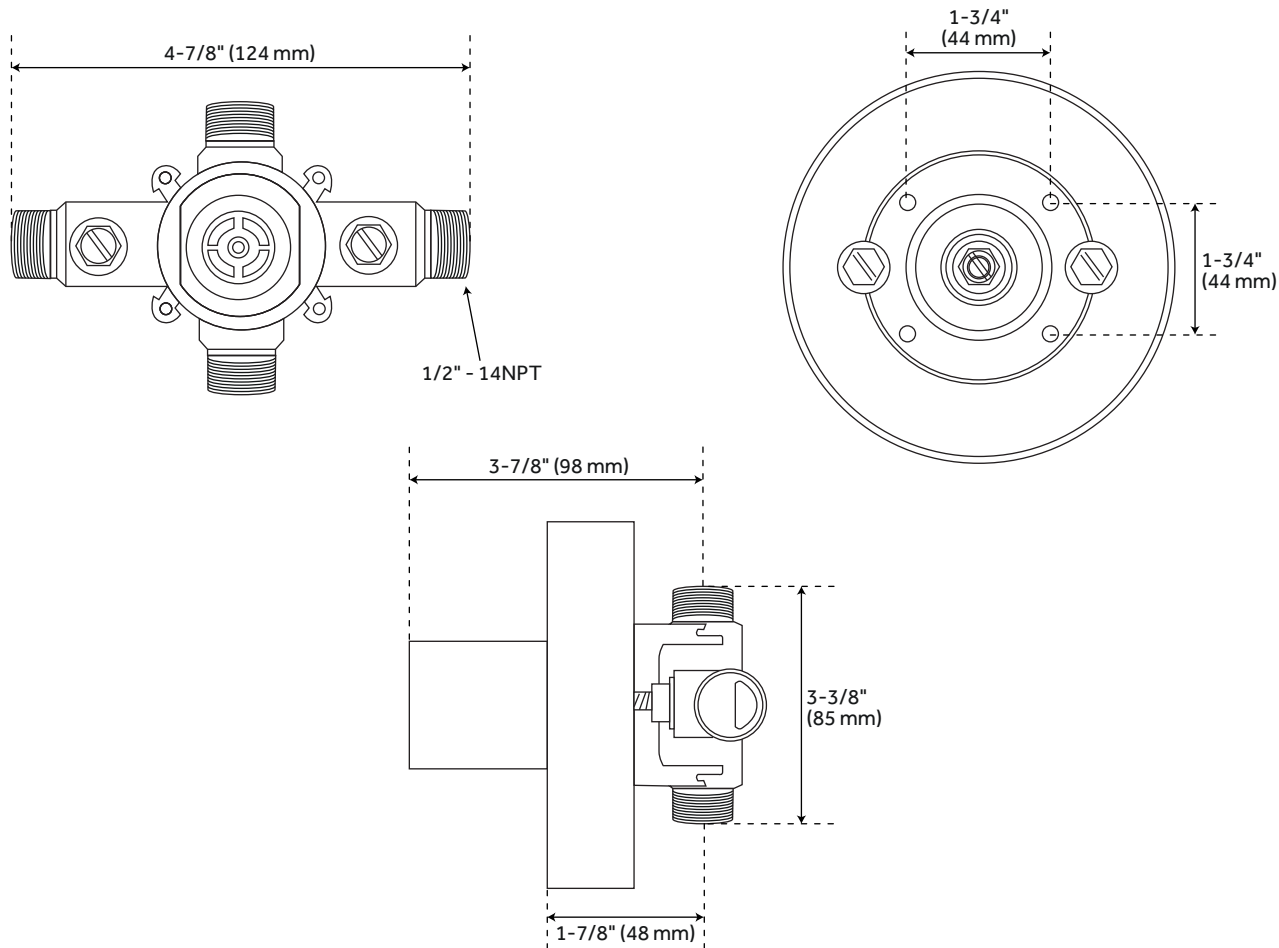

PINECREST

OPTIONAL PRESSURE BALANCE ROUGH-IN VALVE

SKU: 950066

FEATURES

Material: Bronze
NPT Connection: 1/2"

CODES/STANDARDS

cUPC
ASME A112.18.1/CSA B125.1
ASSE 1016 Type P
Massachusetts Accepted

PRODUCT IMAGE