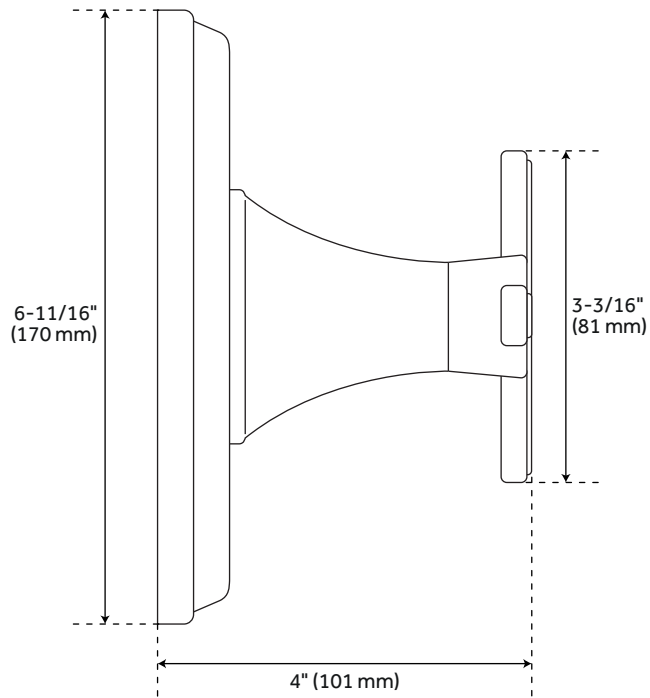

### FEATURES

- Metal Handles
- Solid Brass Shower Arms
- Single Function Shower Heads (Full Spray)
- Easy-Clean Silicone Nozzles
- 5 Function Hand Shower (Full Spray, Massage Spray, Aerated Spray, Full & Massage Spray, and Full & Aerated)
- 60" - 72" Stretchable Metal Shower Hose
- Adjustable Angle for Hand Shower Mount
- Optional Pressure Balance Rough-In Valve:
  - One-Piece Cartridge Design for Ease of Maintenance
  - Back-to-Back Capability
  - Ceramic Disc Valve Cartridge
  - Cast Bronze Valve Body
  - Adjustable Temperature Limit Stop
  - Quick Remove Plaster Guard
  - Easy Mounting Brackets
  - Integral Stops
- Optional Diverter Rough-In Valve:
  - Six Total Settings Allow For Shared Water Flow Between Outlets, Giving You The Ability To Use Two Functions At Once
  - Ceramic Cartridge
  - Available Single-Function Diverter Valve Cartridge Restricts Water Flow To One Outlet At A Time
  - Brass Valve Body

### FEATURES

Material: Brass  
NPT Connection: 3/4"  
Ceramic cartridge

### PRODUCT IMAGE

All dimensions and specifications are nominal and may vary. Use actual products for accuracy in critical situations.

PAGE 3  
Code: SH6103

### FEATURES

Material: Brass  
Handle Type: Cross  
Installation Type: Wall Mount  
Length: 6-11/16"  
Height: 6-11/16"  
Depth: 4"  
Base Plate Height: 6-11/16"  
Base Plate Width: 6-11/16"