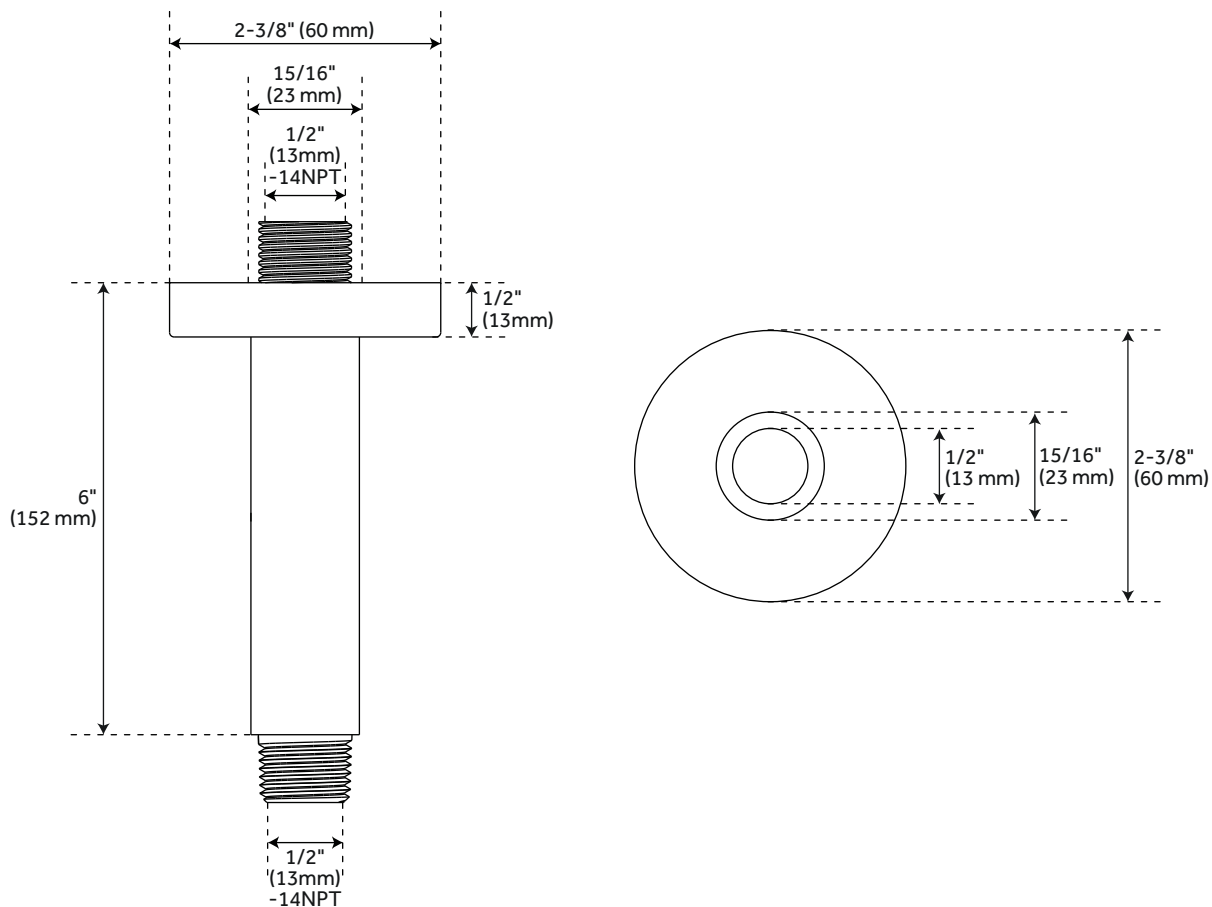

PINECREST

CEILING-MOUNT SHOWER ARM

SKU: 950064

FEATURES

Shape: Round
Material: Brass
Features: Shower Arm Only
Base Plate Diameter: 2-3/8"
Assembly Required: No
Installation Type: Ceiling Mount
Escutcheon Included
IPS: 1/2"

CODES/STANDARDS

cCSAus
ASME A112.18.1/CSA B125.1

PRODUCT IMAGE

All dimensions and specifications are nominal and may vary. Use actual products for accuracy in critical situations.

PAGE 7
Code: SHRSC60