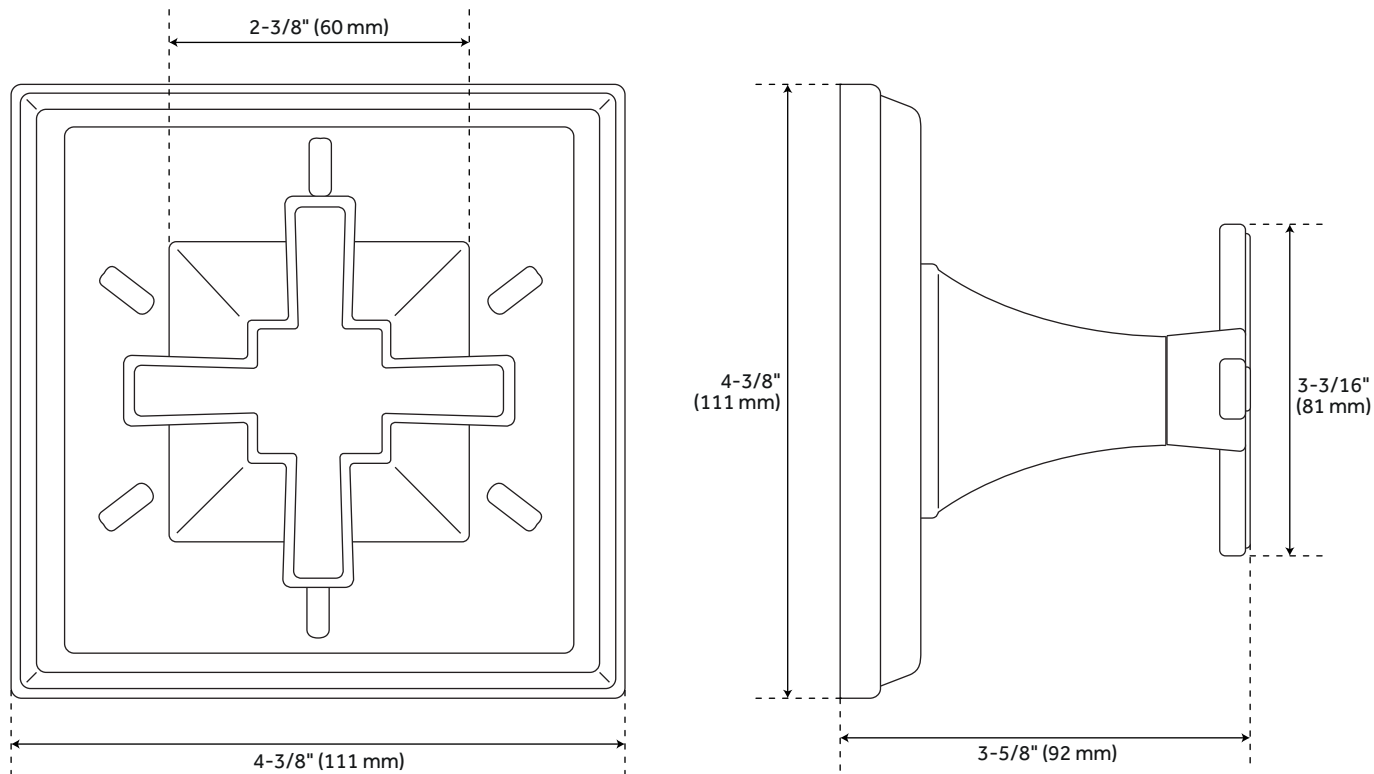

PINECREST

DIVERTER VALVE

SKU: 950066

FEATURES

Material: Brass
Installation Type: Wall Mount
Length: 4-3/8"
Height: 4-3/8"
Depth: 3-5/8"
Diverter Included: Yes
Diverter Outlets: 3

CODES/STANDARDS

cUPC
ASME A112.18.1/CSA B125.1
Massachusetts Accepted