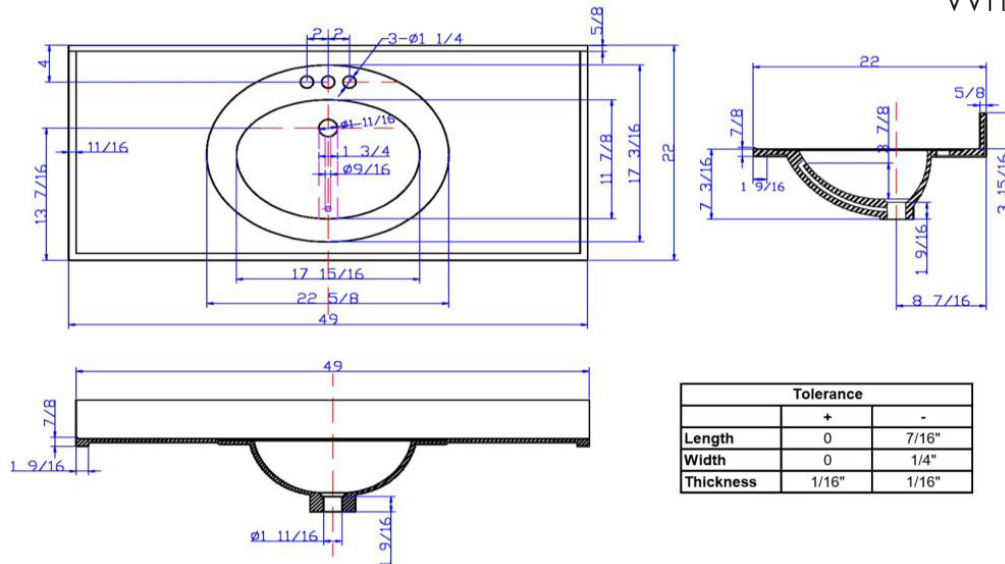

Cultured Marble Vanity Top 49x22
White on White

SPECIFICATIONS

MATERIAL:	Cultured Marble
TOOLS NEEDED FOR INSTALLATION:	100% silicone
ASSEMBLED DIMENSIONS:	11.09" H x 49" L x 22" D
ASSEMBLED WEIGHT:	65.7 lbs.
FAUCET TYPE:	Lav Centerset
NUMBER OF MOUNTING HOLES:	3
BOWL MATERIAL:	Cultured Marble
BACK SPLASH INCLUDED:	Yes
COLOR:	White on White
NUMBER OF BOWLS:	1
BOWL DIMENSIONS:	5.63" H x 11.63" W x 16.85" D
BOWL SHAPE:	Oval
SINK THICKNESS:	0.98"
MOUNTING TYPE:	Integrated
OVERFLOW HOLE:	Yes