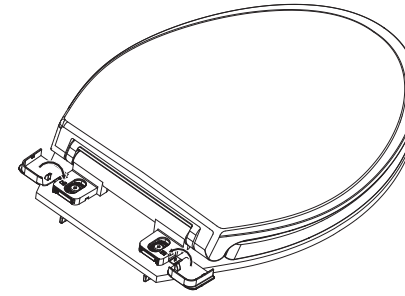

Easy Installation / Instalaci fil / Installation facile

1. Installation Preparation

2. Combine Hardware as Shown and Tighten

3. Slide Toilet Seat onto Slide Rails

4. Close Hinge Caps

5. Installation Complete