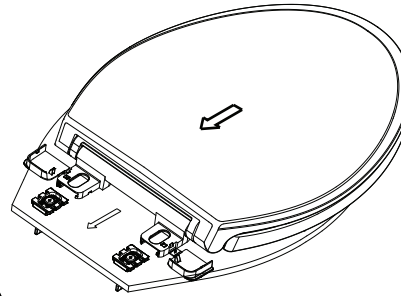

Easy Installation / Instalaci fil / Installation facile

1. Installation Preparation

2. Combine Hardware as Shown and Tighten

3. Slide Toilet Seat onto Slide Rails

4. Close Hinge Caps

5. Installation Complete