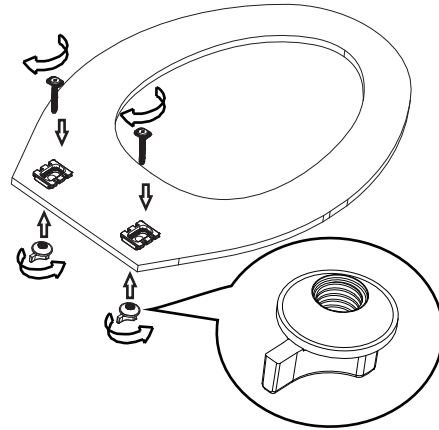

PFTSHSC1000WH
PFTSHSC2000WH

Easy Installation / Instalaci fil / Installation facile

1. Installation Preparation

2. Combine Hardware as Shown and Tighten

3. Slide Toilet Seat onto Slide Rails

4. Close Hinge Caps

5. Installation Complete

Lift and Pull Cleaning Instructions / Instrucciones de limpieza - Levante y hale / Instructions de nettoyage << Soulever et tirer >>

1

2

1

2