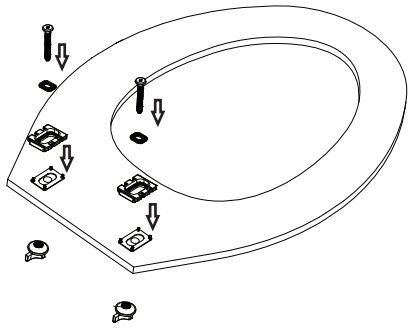

PFTSHSC1000WH
PFTSHSC2000WH

Easy Installation / Instalaci fil / Installation facile

1. Installation Preparation

2. Combine Hardware as Shown and Tighten

3. Slide Toilet Seat onto Slide Rails

4. Close Hinge Caps

5. Installation Complete

Lift and Pull Cleaning Instructions / Instrucciones de limpieza - Levante y hale / Instructions de nettoyage << Soulever et tirer >>

1

2

1

2