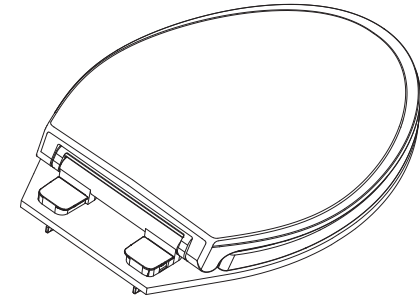

Easy Installation / Instalaci fil / Installation facile

1. Installation Preparation

2. Combine Hardware as Shown and Tighten

3. Slide Toilet Seat onto Slide Rails

4. Close Hinge Caps

5. Installation Complete