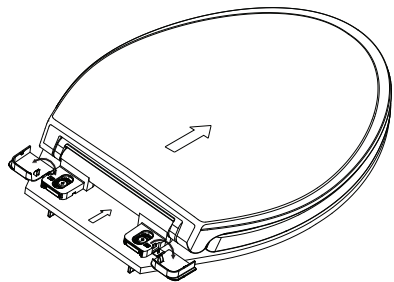

Lift and Pull Cleaning Instructions / Instrucciones de limpieza - Levante y hale / Instructions de nettoyage << Soulever et tirer >>

1