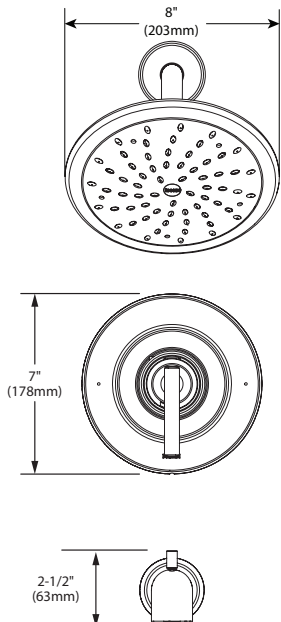

Buy it for looks. Buy it for life.®

**DESCRIPTION**

- Metal construction with chrome finish
- Includes showerhead, arm, flange and diverter tub spout

**OPERATION**

- Lever style handle with red/blue temperature indicator on the escutcheon
- Handle operates counterclockwise through a 270° arc with off at 6 o'clock and maximum hot at the 9 o'clock position. Shut off in clockwise direction
- Adjustable temperature limit stop to control maximum hot water temperature
- Pressure balancing mechanism maintains selected discharge temperature to ± 3°

**CARTRIDGE**

- 1222 cartridge design
- Accommodates back to back installations
- Nonmetallic, nonferrous and stainless steel material

**STANDARDS**

- Third party certified to meet ASME A112.18.1/CSA B125.1 and all applicable requirements referenced therein
- EP suffix models are third party certified to WaterSense®
- **ADA** ♿ for lever handle

# Specifications

**GIBSON™**  
**Single-Handle Tub/Shower Trim Kit**

**Models:** T3002EP series - shower trim only  
T3003EP series - tub/shower trim

**Valves:** 62300 series  
2500 series

**THICK WALL APPLICATION**  
**CRITICAL DIMENSIONS**