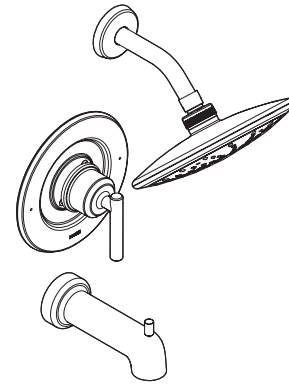

Buy it for looks. Buy it for life.®

DESCRIPTION

- Metal construction with chrome finish
- Includes showerhead, arm, flange and diverter tub spout

OPERATION

- Lever style handle with red/blue temperature indicator on the escutcheon
- Handle operates counterclockwise through a 270° arc with off at 6 o'clock and maximum hot at the 9 o'clock position. Shut off in clockwise direction
- Adjustable temperature limit stop to control maximum hot water temperature
- Pressure balancing mechanism maintains selected discharge temperature to ± 3°

FLOW

- EP suffix models are limited to 2.0 gpm (7.6 L/min) max for products manufactured prior to June 30, 2018. EP suffix models manufactured after June 30, 2018 are limited to 1.75 gpm (6.7 L/min) max.

CARTRIDGE

- 1222 cartridge design
- Accommodates back to back installations
- Nonmetallic, nonferrous and stainless steel material

STANDARDS

- Third party certified to meet ASME A112.18.1/CSA B125.1 and all applicable requirements referenced therein
- EP suffix models are third party certified to WaterSense®
- **ADA** ♿ for lever handle

WARRANTY

- Lifetime limited warranty against leaks, drips and finish defects to the original homeowner
- 10 year limited warranty when used in a multifamily installation
- 5 year limited warranty when used in a commercial installation

Visit www.moen.com/support for complete details and limitations

Specifications

GIBSON™
Single-Handle Tub/Shower Trim Kit

Models: T3002EP series - shower trim only
T3003EP series - tub/shower trim

Valves: 62300 series
2500 series