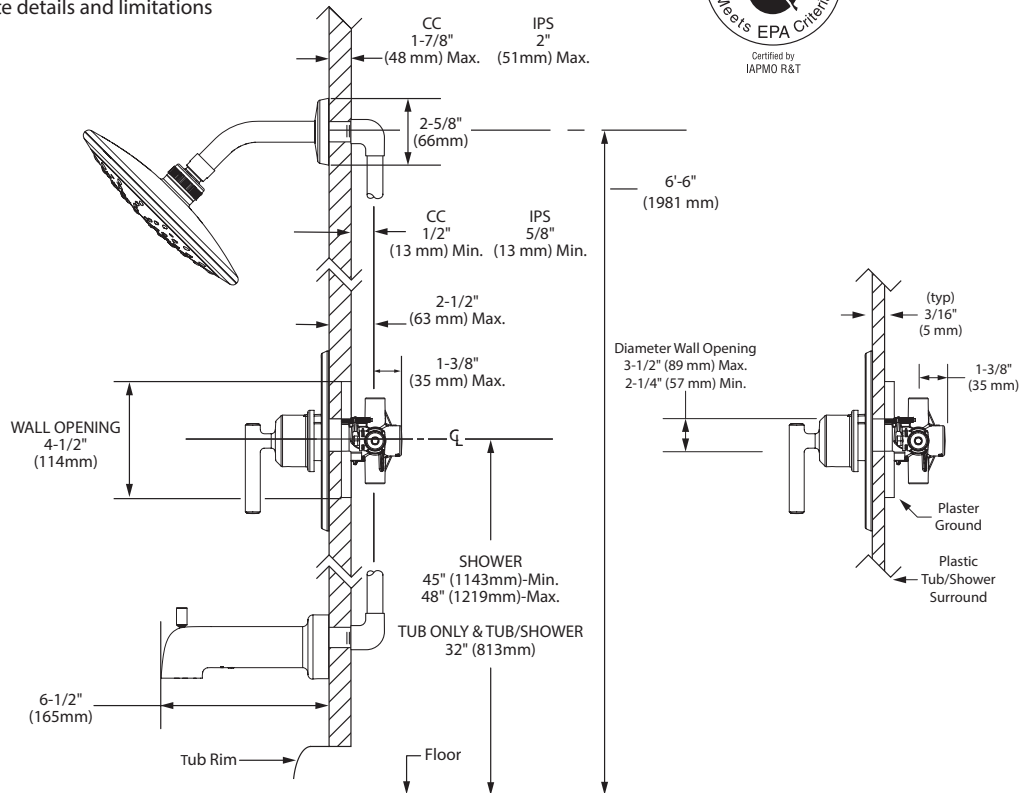

Buy it for looks. Buy it for life.®

**DESCRIPTION**

- Metal construction with chrome finish
- Includes showerhead, arm, flange and diverter tub spout

**OPERATION**

- Lever style handle with red/blue temperature indicator on the escutcheon
- Handle operates counterclockwise through a 270° arc with off at 6 o'clock and maximum hot at the 9 o'clock position. Shut off in clockwise direction
- Adjustable temperature limit stop to control maximum hot water temperature
- Pressure balancing mechanism maintains selected discharge temperature to ± 3°

# Specifications

**GIBSON™**  
**Single-Handle Tub/Shower Trim Kit**

**Models:** T3002EP series - shower trim only  
T3003EP series - tub/shower trim

**Valves:** 62300 series  
2500 series

**THICK WALL APPLICATION**  
**CRITICAL DIMENSIONS**

(DO NOT SCALE)

**THIN WALL APPLICATION**