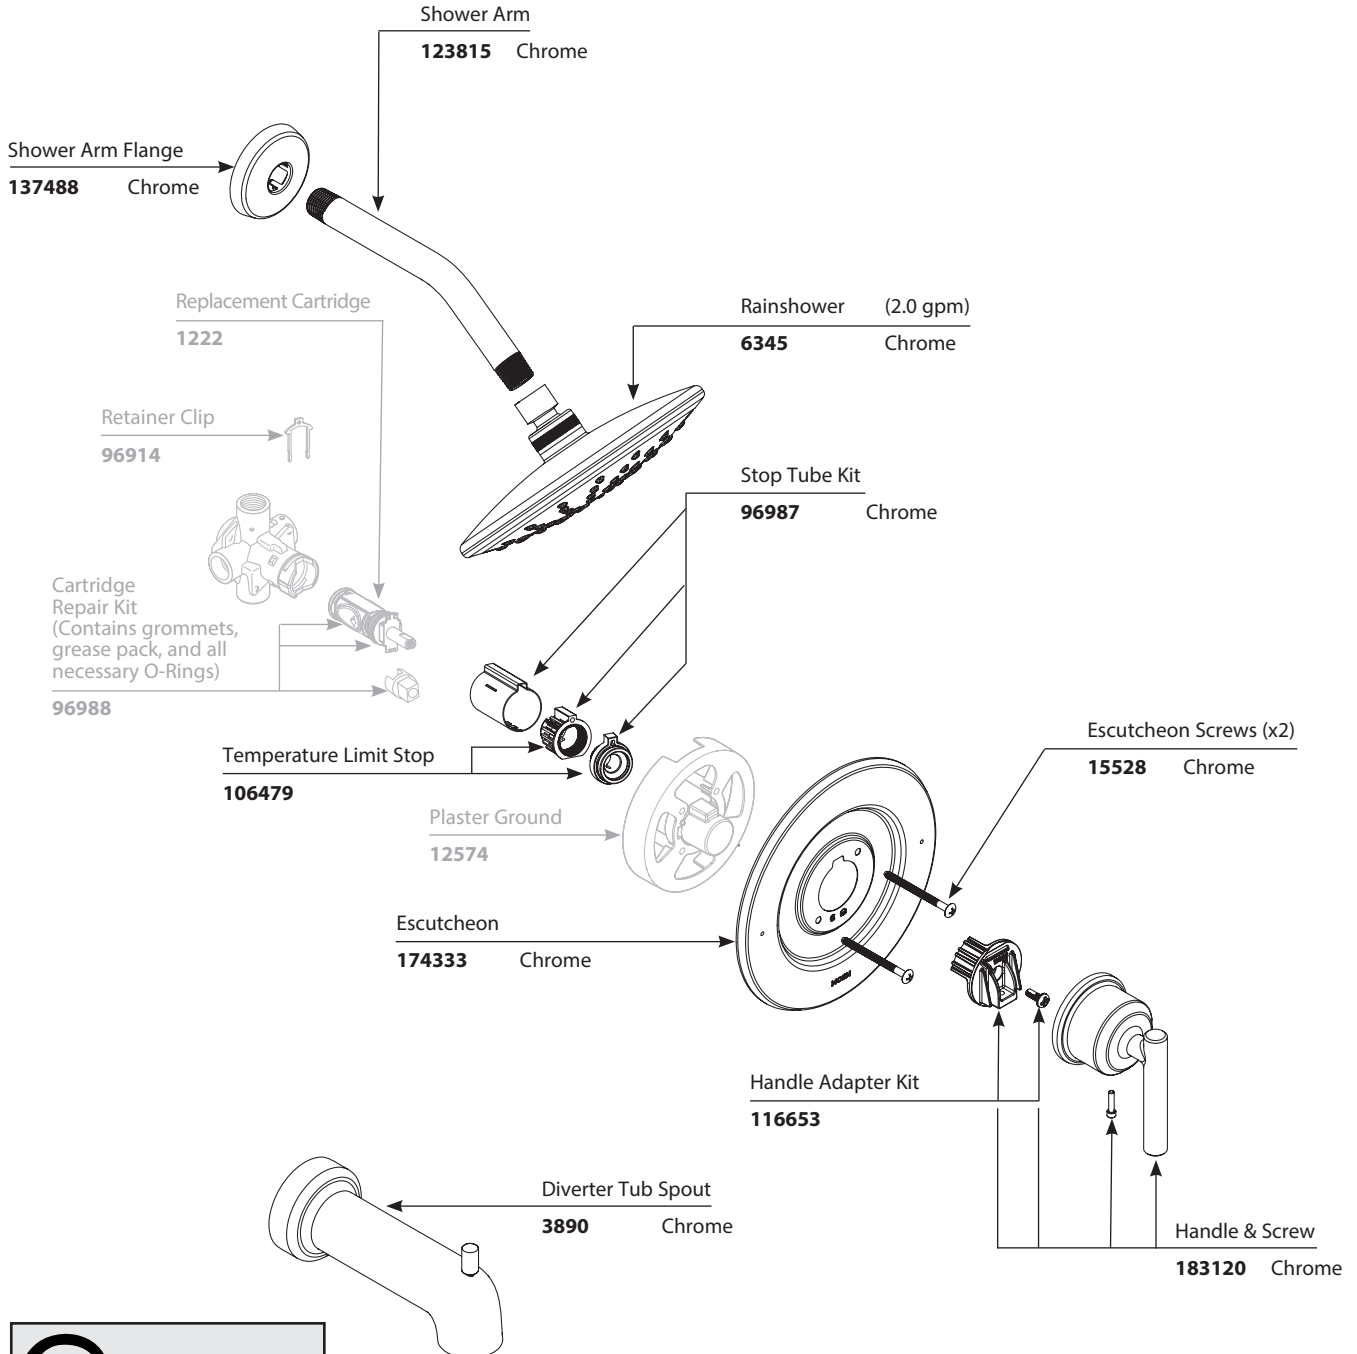

Buy it for looks. Buy it for life.®

Illustrated Parts

- Order by Part Number
- Trim can be used with 62300 series or 2500 series valve

Shower Only*		Tub/Shower*	
MODEL		MODEL	
T3002EP	Chrome	T3003EP	Chrome

* All models include 2.0 gpm Rainshower