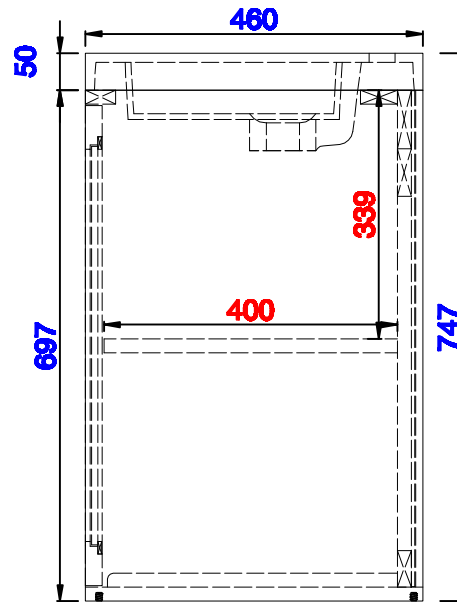

Version:202004

23 5/8"

Item Number:
E303-V24-GW
E303-V24-MG
E303-V24-WW

JAMES MARTIN

VANITIES™

Chianti 23 5/8" Cabinet
Diagrams with Dimensions
page 03 of 03

NOTE ONE: Countertop with integrated sink is shown on this cabinet
NOTE TWO: This vanity does not have a Backsplash.

Version:202004

600mm

Item Number:
E303-V24-GW
E303-V24-MG
E303-V24-WW

JAMES MARTIN

VANITIES™

Chianti 600mm Cabinet
Diagrams with Dimensions
page 01 of 03

NOTE ONE: Countertop with integrated sink is shown on this cabinet
NOTE TWO: This vanity does not have a Backsplash.

Version:202004

600mm

Item Number:
E303-V24-GW
E303-V24-MG
E303-V24-WW

JAMES MARTIN

VANITIES™

Chianti 600mm Cabinet
Diagrams with Dimensions
page 02 of 03

NOTE ONE: Countertop with integrated sink is shown on this cabinet.

Version:202004

600mm

Item Number:
E303-V24-GW
E303-V24-MG
E303-V24-WW

JAMES MARTIN

VANITIES™

Chianti 600mm Cabinet
Diagrams with Dimensions
page 03 of 03

NOTE ONE: Countertop with integrated sink is shown on this cabinet
NOTE TWO: This vanity does not have a Backsplash.