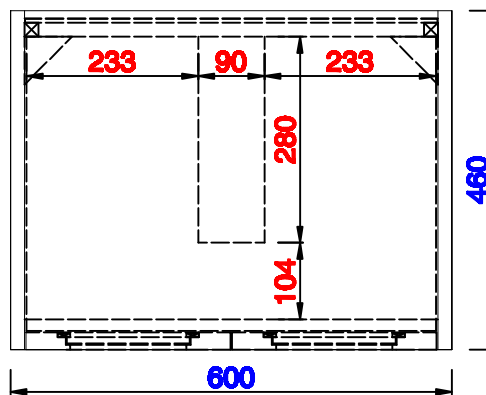

Version:202004

23 5/8"

Item Number:
E303-V24-GW
E303-V24-MG
E303-V24-WW

JAMES MARTIN

VANITIES™

Chianti 23 5/8" Cabinet
Diagrams with Dimensions
page 03 of 03

NOTE ONE: Countertop with integrated sink is shown on this cabinet
NOTE TWO: This vanity does not have a Backsplash.

Version:202004

600mm

Item Number:
E303-V24-GW
E303-V24-MG
E303-V24-WW

JAMES MARTIN

VANITIES™

Chianti 600mm Cabinet
Diagrams with Dimensions
page 01 of 03

NOTE ONE: Countertop with integrated sink is shown on this cabinet
NOTE TWO: This vanity does not have a Backsplash.

Version:202004

600mm

Item Number:
E303-V24-GW
E303-V24-MG
E303-V24-WW

JAMES MARTIN

VANITIES™

Chianti 600mm Cabinet
Diagrams with Dimensions
page 02 of 03

NOTE ONE: Countertop with integrated sink is shown on this cabinet.

Version:202004

600mm

Item Number:
E303-V24-GW
E303-V24-MG
E303-V24-WW

JAMES MARTIN

VANITIES™

Chianti 600mm Cabinet
Diagrams with Dimensions
page 03 of 03

NOTE ONE: Countertop with integrated sink is shown on this cabinet
NOTE TWO: This vanity does not have a Backsplash.