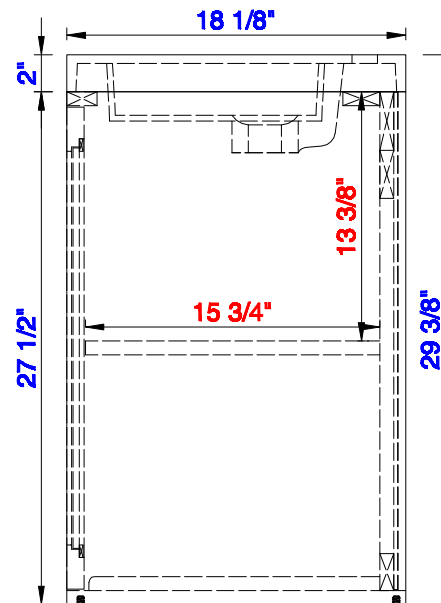

Version:202004

23 5/8"

Item Number:
E303-V24-GW
E303-V24-MG
E303-V24-WW

JAMES MARTIN

VANITIES™

Chianti 23 5/8" Cabinet
Diagrams with Dimensions
page 03 of 03

NOTE ONE: Countertop with integrated sink is shown on this cabinet
NOTE TWO: This vanity does not have a Backsplash.

Version:202004

600mm

Item Number:
E303-V24-GW
E303-V24-MG
E303-V24-WW

JAMES MARTIN

VANITIES™

Chianti 600mm Cabinet
Diagrams with Dimensions
page 01 of 03

NOTE ONE: Countertop with integrated sink is shown on this cabinet
NOTE TWO: This vanity does not have a Backsplash.

Version:202004

600mm

Item Number:
E303-V24-GW
E303-V24-MG
E303-V24-WW

JAMES MARTIN

VANITIES™

Chianti 600mm Cabinet
Diagrams with Dimensions
page 02 of 03

NOTE ONE: Countertop with integrated sink is shown on this cabinet.

Version:202004

600mm

Item Number:
E303-V24-GW
E303-V24-MG
E303-V24-WW

JAMES MARTIN

VANITIES™

Chianti 600mm Cabinet
Diagrams with Dimensions
page 03 of 03

NOTE ONE: Countertop with integrated sink is shown on this cabinet
NOTE TWO: This vanity does not have a Backsplash.