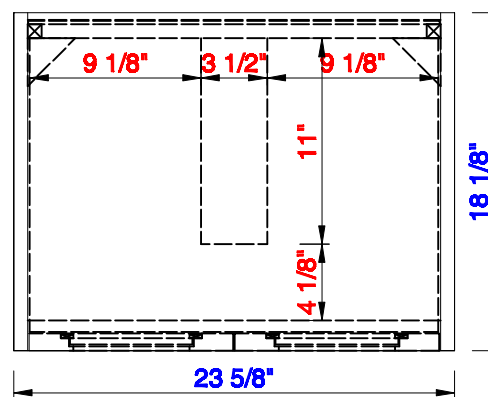

23 5/8"

Item Number:
E303-V24-GW
E303-V24-MG
E303-V24-WW

JAMES MARTIN

VANITIES™

Chianti 23 5/8" Cabinet
Diagrams with Dimensions
page 01 of 03

NOTE ONE: Countertop with integrated sink is shown on this cabinet
NOTE TWO: This vanity does not have a Backsplash.

Version:202004

23 5/8"

Item Number:
E303-V24-GW
E303-V24-MG
E303-V24-WW

JAMES MARTIN

VANITIES™

Chianti 23 5/8" Cabinet
Diagrams with Dimensions
page 02 of 03

NOTE ONE: Countertop with integrated sink is shown on this cabinet.

Version:202004

23 5/8"

Item Number:
E303-V24-GW
E303-V24-MG
E303-V24-WW

JAMES MARTIN

VANITIES™

Chianti 23 5/8" Cabinet
Diagrams with Dimensions
page 03 of 03

NOTE ONE: Countertop with integrated sink is shown on this cabinet
NOTE TWO: This vanity does not have a Backsplash.

Version:202004

600mm

Item Number:
E303-V24-GW
E303-V24-MG
E303-V24-WW

JAMES MARTIN

VANITIES™

Chianti 600mm Cabinet
Diagrams with Dimensions
page 01 of 03

NOTE ONE: Countertop with integrated sink is shown on this cabinet
NOTE TWO: This vanity does not have a Backsplash.