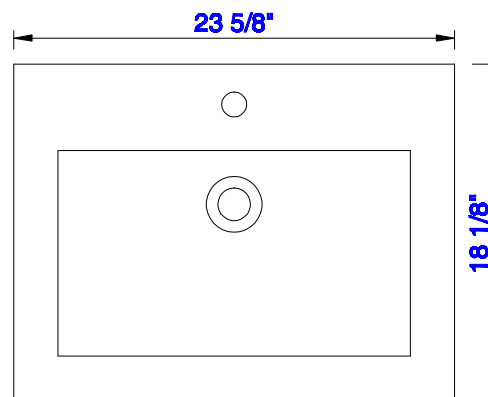

Version:202004

23 5/8"

Item Number:
E303-V24-GW
E303-V24-MG
E303-V24-WW

JAMES MARTIN

VANITIES™

Chianti 23 5/8" Cabinet
Diagrams with Dimensions
page 02 of 03

NOTE ONE: Countertop with integrated sink is shown on this cabinet.

Version:202004

23 5/8"

Item Number:
E303-V24-GW
E303-V24-MG
E303-V24-WW

JAMES MARTIN

VANITIES™

Chianti 23 5/8" Cabinet
Diagrams with Dimensions
page 03 of 03

NOTE ONE: Countertop with integrated sink is shown on this cabinet
NOTE TWO: This vanity does not have a Backsplash.

Version:202004

600mm

Item Number:
E303-V24-GW
E303-V24-MG
E303-V24-WW

JAMES MARTIN

VANITIES™

Chianti 600mm Cabinet
Diagrams with Dimensions
page 01 of 03

NOTE ONE: Countertop with integrated sink is shown on this cabinet
NOTE TWO: This vanity does not have a Backsplash.

Version:202004

600mm

Item Number:
E303-V24-GW
E303-V24-MG
E303-V24-WW

JAMES MARTIN

VANITIES™

Chianti 600mm Cabinet
Diagrams with Dimensions
page 02 of 03

NOTE ONE: Countertop with integrated sink is shown on this cabinet.