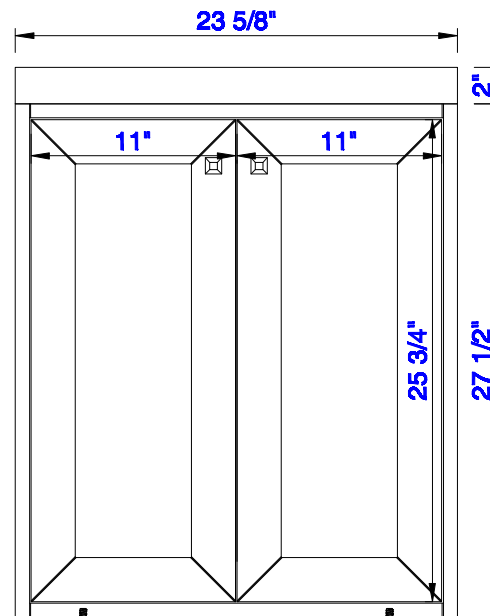

23 5/8"

Item Number:
E303-V24-GW
E303-V24-MG
E303-V24-WW

JAMES MARTIN

VANITIES™

Chianti 23 5/8" Cabinet
Diagrams with Dimensions
page 01 of 03

NOTE ONE: Countertop with integrated sink is shown on this cabinet
NOTE TWO: This vanity does not have a Backsplash.

Version:202004

23 5/8"

Item Number:
E303-V24-GW
E303-V24-MG
E303-V24-WW

JAMES MARTIN

VANITIES™

Chianti 23 5/8" Cabinet
Diagrams with Dimensions
page 02 of 03

NOTE ONE: Countertop with integrated sink is shown on this cabinet.

Version:202004

23 5/8"

Item Number:
E303-V24-GW
E303-V24-MG
E303-V24-WW

JAMES MARTIN

VANITIES™

Chianti 23 5/8" Cabinet
Diagrams with Dimensions
page 03 of 03

NOTE ONE: Countertop with integrated sink is shown on this cabinet
NOTE TWO: This vanity does not have a Backsplash.

Version:202004

600mm

Item Number:
E303-V24-GW
E303-V24-MG
E303-V24-WW

JAMES MARTIN

VANITIES™

Chianti 600mm Cabinet
Diagrams with Dimensions
page 01 of 03

NOTE ONE: Countertop with integrated sink is shown on this cabinet
NOTE TWO: This vanity does not have a Backsplash.