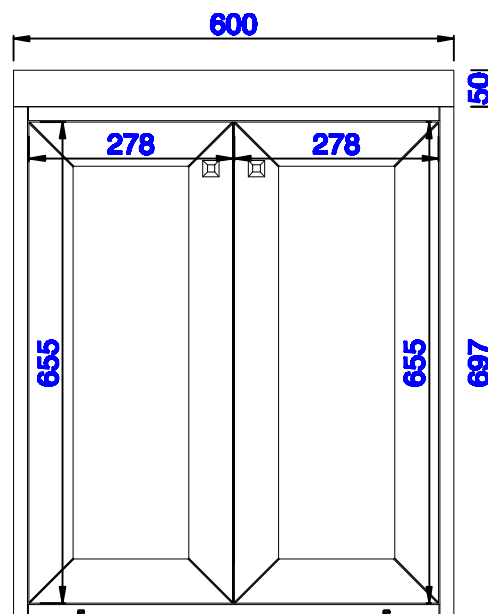

Version:202004

23 5/8"

Item Number:
E303-V24-GW
E303-V24-MG
E303-V24-WW

JAMES MARTIN

VANITIES™

Chianti 23 5/8" Cabinet
Diagrams with Dimensions
page 03 of 03

NOTE ONE: Countertop with integrated sink is shown on this cabinet
NOTE TWO: This vanity does not have a Backsplash.

Version:202004

600mm

Item Number:
E303-V24-GW
E303-V24-MG
E303-V24-WW

JAMES MARTIN

VANITIES™

Chianti 600mm Cabinet
Diagrams with Dimensions
page 01 of 03

NOTE ONE: Countertop with integrated sink is shown on this cabinet
NOTE TWO: This vanity does not have a Backsplash.

Version:202004

600mm

Item Number:
E303-V24-GW
E303-V24-MG
E303-V24-WW

JAMES MARTIN

VANITIES™

Chianti 600mm Cabinet
Diagrams with Dimensions
page 02 of 03

NOTE ONE: Countertop with integrated sink is shown on this cabinet.

Version:202004

600mm

Item Number:
E303-V24-GW
E303-V24-MG
E303-V24-WW

JAMES MARTIN

VANITIES™

Chianti 600mm Cabinet
Diagrams with Dimensions
page 03 of 03

NOTE ONE: Countertop with integrated sink is shown on this cabinet
NOTE TWO: This vanity does not have a Backsplash.