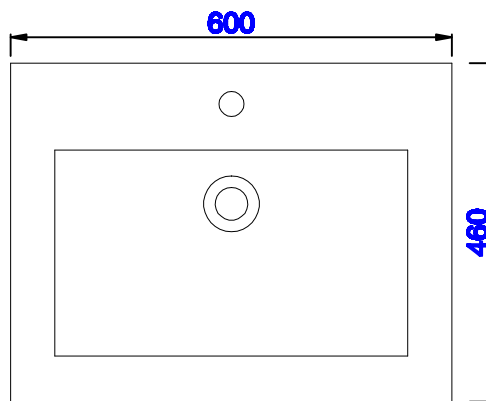

Version:202004

23 5/8"

Item Number:
E303-V24-GW
E303-V24-MG
E303-V24-WW

JAMES MARTIN

VANITIES™

Chianti 23 5/8" Cabinet
Diagrams with Dimensions
page 03 of 03

NOTE ONE: Countertop with integrated sink is shown on this cabinet
NOTE TWO: This vanity does not have a Backsplash.

Version:202004

600mm

Item Number:
E303-V24-GW
E303-V24-MG
E303-V24-WW

JAMES MARTIN

VANITIES™

Chianti 600mm Cabinet
Diagrams with Dimensions
page 01 of 03

NOTE ONE: Countertop with integrated sink is shown on this cabinet
NOTE TWO: This vanity does not have a Backsplash.

Version:202004

600mm

Item Number:
E303-V24-GW
E303-V24-MG
E303-V24-WW

JAMES MARTIN

VANITIES™

Chianti 600mm Cabinet
Diagrams with Dimensions
page 02 of 03

NOTE ONE: Countertop with integrated sink is shown on this cabinet.

Version:202004

600mm

Item Number:
E303-V24-GW
E303-V24-MG
E303-V24-WW

JAMES MARTIN

VANITIES™

Chianti 600mm Cabinet
Diagrams with Dimensions
page 03 of 03

NOTE ONE: Countertop with integrated sink is shown on this cabinet
NOTE TWO: This vanity does not have a Backsplash.