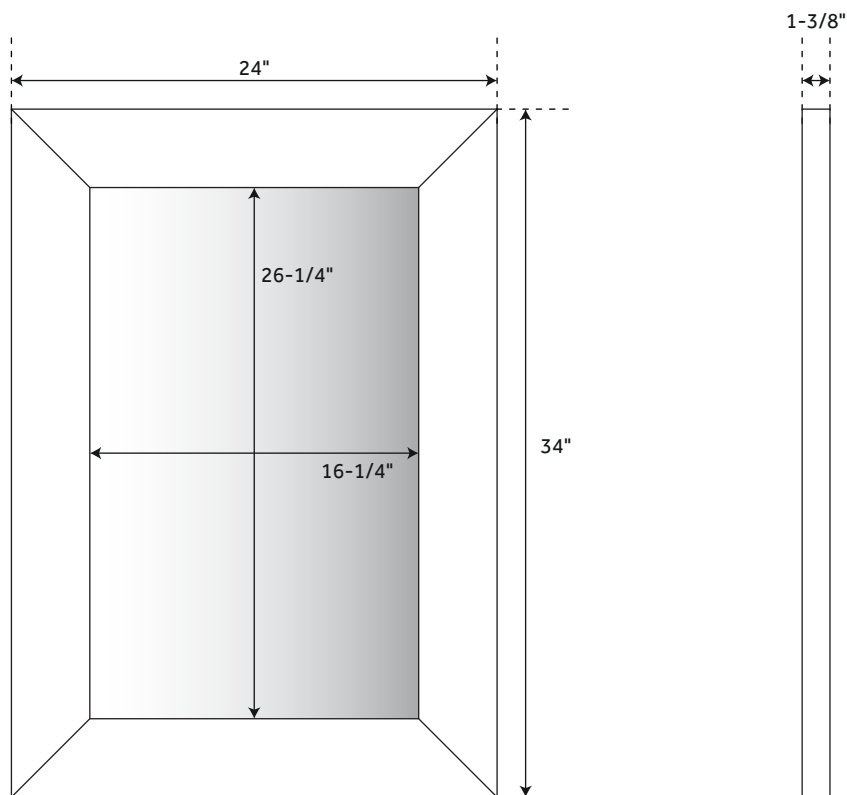

## CONTENTS

24" MIRROR ..... PAGE 2

34" MIRROR ..... PAGE 3

REVISED 04/02/2020

## FEATURES

Width: 24"

Height: 34"

Depth: 1-3/8"

Mirror Only Width: 16-1/4"

Mirror Only Height: 26-1/4"

## FEATURES

Width: 34"

Height: 34"

Depth: 1-3/8"

Mirror Only Width: 26-1/4"

Mirror Only Height: 26-1/4"