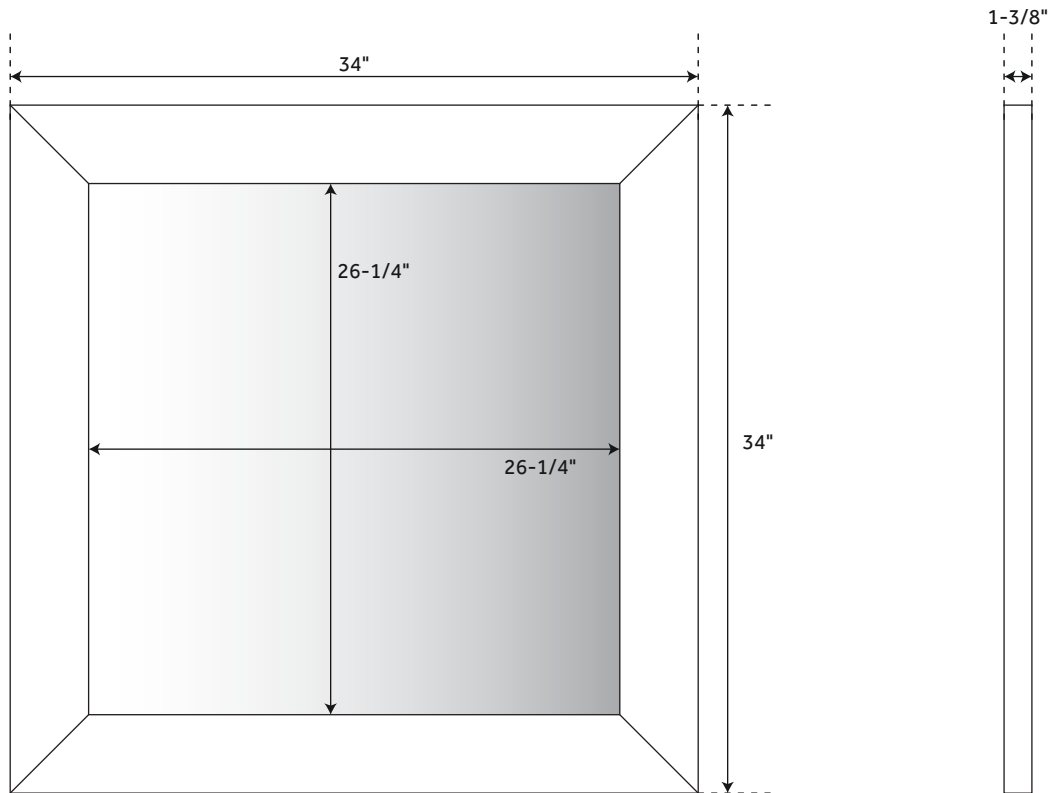

## FEATURES

Width: 24"

Height: 34"

Depth: 1-3/8"

Mirror Only Width: 16-1/4"

Mirror Only Height: 26-1/4"

## PRODUCT IMAGE

All dimensions and specifications are nominal and may vary. Use actual products for accuracy in critical situations.

PAGE 2

## FEATURES

Width: 34"

Height: 34"

Depth: 1-3/8"

Mirror Only Width: 26-1/4"

Mirror Only Height: 26-1/4"