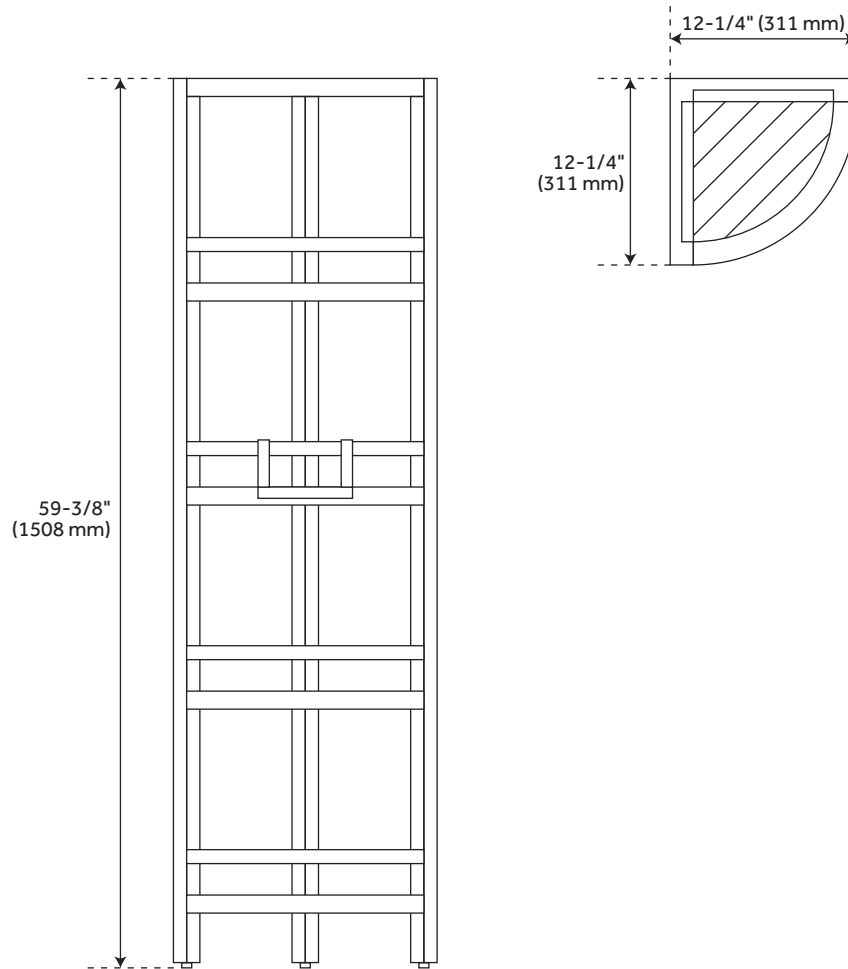

YUHAN

5-TIER CORNER TEAK BATHROOM SHELF

SKU: 453411

FEATURES

Installation Type: Freestanding
Features: Corner
Product Finish: Teak
Material: Teak
Assembly Required: No
Number of Rails: 5
Number of Shelves: 4
Folding: No

CONTENTS

BATHROOM SHELF PAGE 2

REVISED 08/07/2020

YUHAN

5-TIER CORNER TEAK BATHROOM SHELF

SKU: 453411

FEATURES

Length: 12-1/4"

Width: 12-1/4"

Height: 59-3/8"

PRODUCT IMAGE

All dimensions and specifications are nominal and may vary. Use actual products for accuracy in critical situations.

PAGE 2