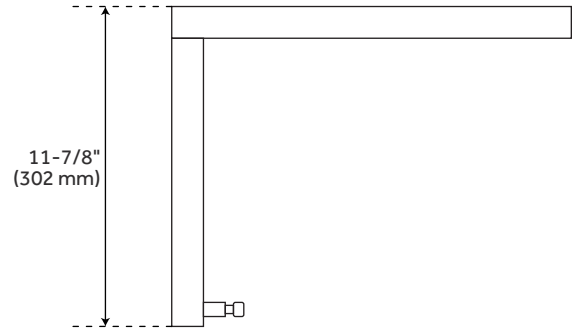

CONTENTS

TOWEL RACK PAGE 2

REVISED 08/04/2020

KIRANA

TEAK TOWEL RACK WITH HOOKS

SKU: 949633

FEATURES

Length: 27"
Width: 15"
Height: 11-7/8"