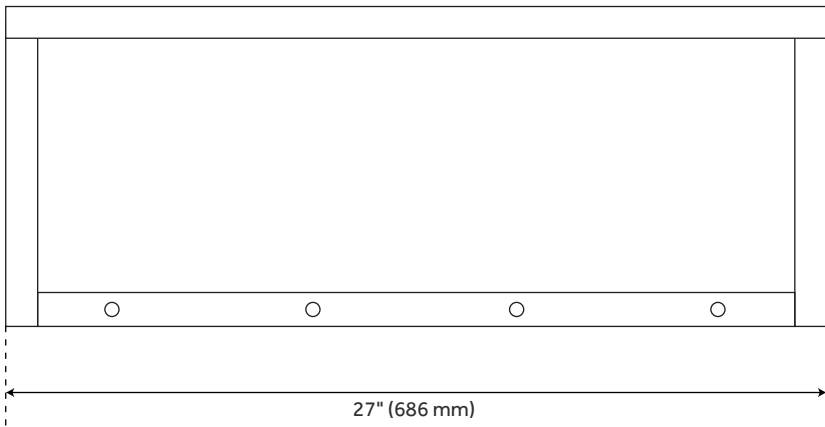

CONTENTS

TOWEL RACK PAGE 2

REVISED 08/04/2020

KIRANA

TEAK TOWEL RACK WITH HOOKS

SKU: 949633

FEATURES

Length: 27"
Width: 15"
Height: 11-7/8"