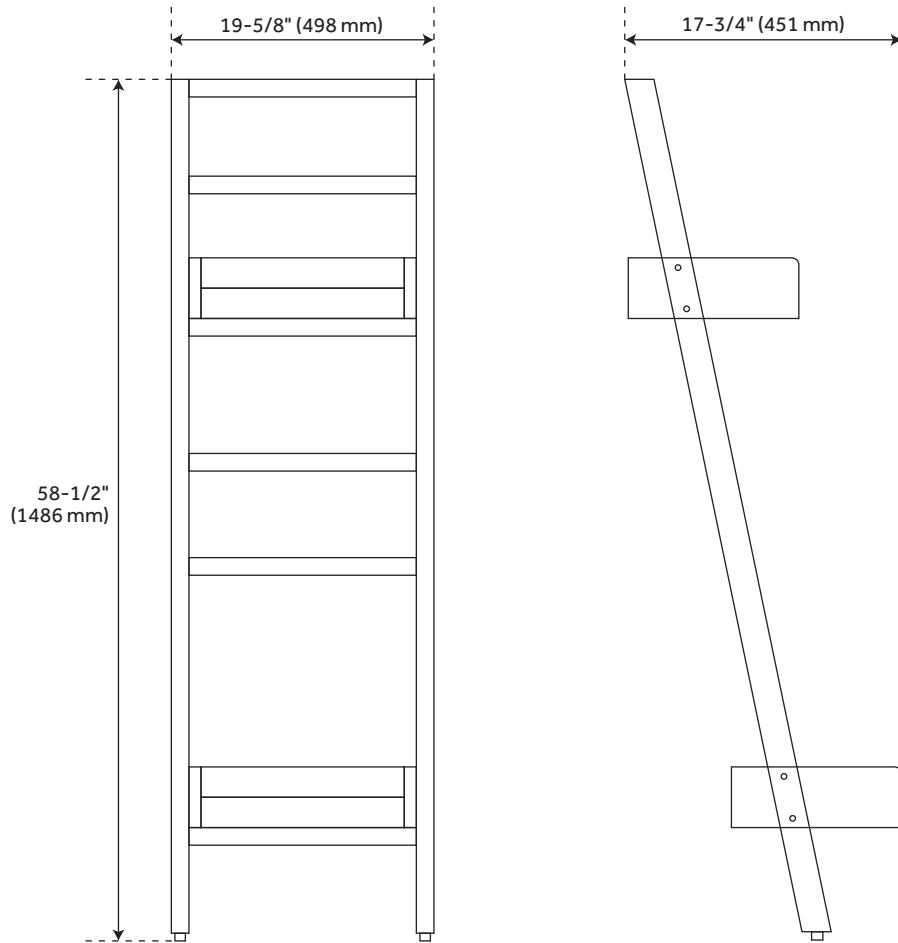

### FEATURES

Length: 19-5/8"

Width: 17-3/4"

Height: 58-1/2"